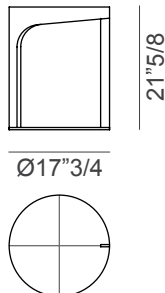

Ling

Design: MVW

Description

A series of round or oval coffee tables with structure in curved poplar plywood, veneer in Canaletto walnut and metal painted in bronze color. Made in Italy.

Dimensions

- A: Ø17"3/4 x 17"3/4H
- B: Ø17"3/4 x 21"5/8H
- C: 31"1/2W x 17"3/4D x 17"3/4H
- D: 31"1/2W x 17"3/4D x 21"5/8H
- E: 51"1/8W x 23"5/8D x 15"H

A

B

C

D

E