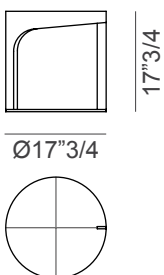

Dimensions

- A: Ø17"3/4 x 17"3/4H
- B: Ø17"3/4 x 21"5/8H
- C: 31"1/2W x 17"3/4D x 17"3/4H
- D: 31"1/2W x 17"3/4D x 21"5/8H
- E: 51"1/8W x 23"5/8D x 15"H

A