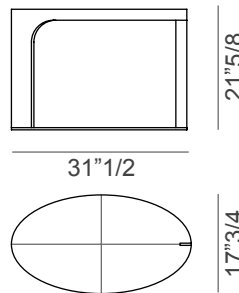

Ling

Design: MVW

Description

A series of round or oval coffee tables with structure in curved poplar plywood, veneer in Canaletto walnut and metal painted in bronze color. Made in Italy.

Dimensions

- A: Ø17"3/4 x 17"3/4H
- B: Ø17"3/4 x 21"5/8H
- C: 31"1/2W x 17"3/4D x 17"3/4H
- D: 31"1/2W x 17"3/4D x 21"5/8H
- E: 51"1/8W x 23"5/8D x 15"H

A

B

C

D

E