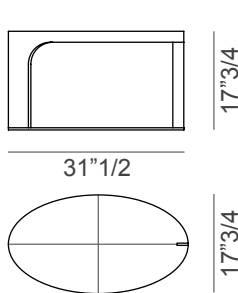

Ling

Design: MVW

Description

A series of round or oval coffee tables with structure in curved poplar plywood, veneer in Canaletto walnut and metal painted in bronze color. Made in Italy.

Dimensions

- A: Ø17"3/4 x 17"3/4H
- B: Ø17"3/4 x 21"5/8H
- C: 31"1/2W x 17"3/4D x 17"3/4H
- D: 31"1/2W x 17"3/4D x 21"5/8H
- E: 51"1/8W x 23"5/8D x 15"H

A

B

C

D

E