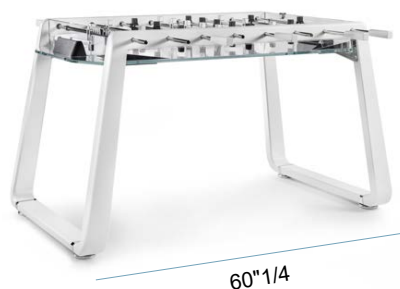

Derby

Design: Impatia R&D

Description

The Derby Canvas foosball table offers a fresh, contemporary take on classic leisure equipment. This unique design features a meticulously lacquered frame that can be paired with sophisticated transparent, bronzed, or smoked playing surfaces.

Dimensions

60"1/4W x 48"D x 33"3/4H

Materials

- Structure in lacquered wood;
- Chrome details;
- Playing field in glass;
- Goal slots in leather.

33"3/4

48"