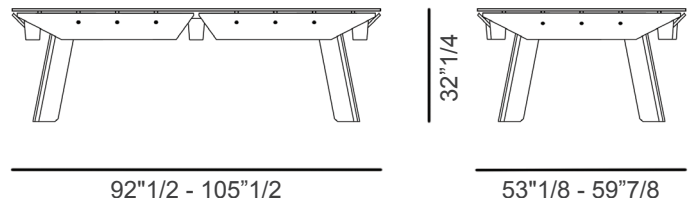

Filotto Dark

Design: Adriano Design

Description

The contemporary Filotto Dark glass 7ft or 8ft pro billiard table with an Italian slate base. Additional features include smoked or bronze glass, metal connecting joints, and a Simonis cloth table finish. This design leaves an unforgettable impression with its modern customizable features.

Dimensions

7 Foot: 92"1/2W x 53"1/8D x 32"1/4H

8 Foot: 105"1/2W x 59"7/8D x 32"1/4H

Materials

- Case and table legs in crystal glass;
- Chrome details;
- Simonis cloth playing surface;
- Leather pockets;

Accessories