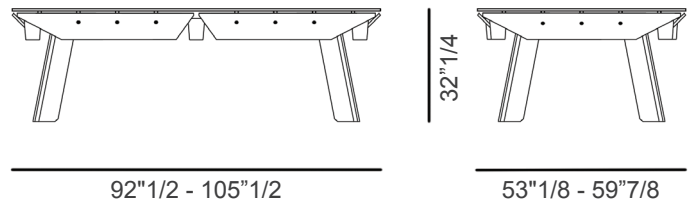

Filotto Wood

Design: Adriano Design

Description

The luxury Filotto Wood pool table blends classic game play with refined walnut or oak legs—transparent crystal and warm wood meet Italian craftsmanship. Filotto Wood is built for dedicated players, featuring an Italian slate base for a professional playing surface. It is available in 7 ft or 8 ft Pro sizes.

Dimensions

7 Foot: 92"1/2W x 53"1/8D x 32"1/4H

8 Foot: 105"1/2W x 59"7/8D x 32"1/4H

Materials

- Top edge in crystal glass;
- Legs in wood;
- Chrome details;
- Simonis cloth playing surface;
- Leather pockets;