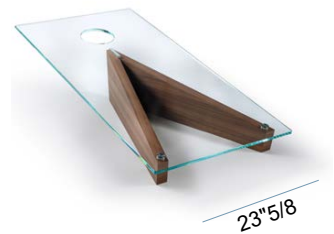

Lancio Wood

Design: Impatia R&D

Description

The modern Lancio is a contemporary cornhole game crafted from a harmonious blend of glass playing field, supported by a premium wood base. Versatile and durable, this product is designed for both indoor and outdoor use. Manufactured in Italy.

Dimensions

47"1/4W x 23"5/8D x 11"7/8H

11"7/8

47"1/4

23"5/8

Materials

- Playing surface in crystal glass;
- Base in wood;
- Chrome details;
- Cornhole bags in leather and Alcantara®.

Accessories