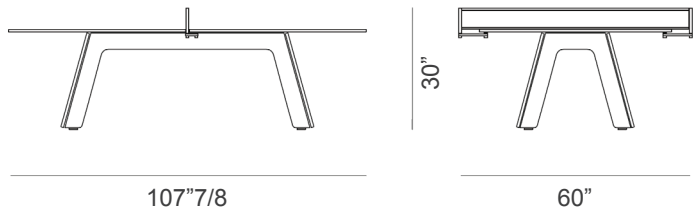

## *Description*

Lungelinea Wood Edition combining a crystal game surface that stands out from the base in ash wood in walnut finish and Alcantara net. The high-precision production techniques utilized in the processing, make Lungolinea suitable for the most demanding professional players. Metal components. Made in Italy.

## *Dimensions*

107"7/8W x 60"D x 30"H