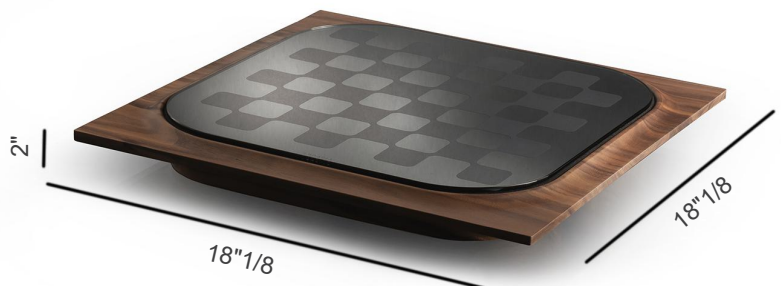

Mossa Chess Table

Design: Impatia R&D

Description

Mossa is the Impatia first chess set blends fluid shapes with bold design, turning strategy into art. Crafted from wood, leather, glass, and metals, each piece elevates the gaming experience, merging tradition with innovation in every move.

Dimensions

18"1/8W x 18"1/8D x 2"H

Materials

- Structure in premium wood;
- Chrome inserts and pieces details;
- Crystal smoked mirror and lacquered top.

Accessories

- Chess and checkers pieces.