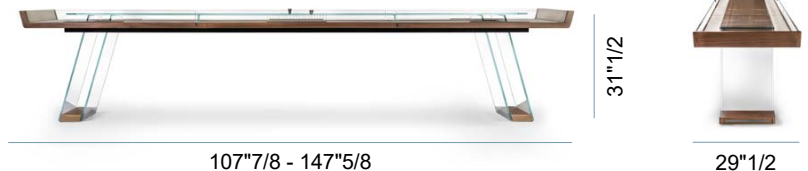

Scivolo Wood

Design: Impatia R&D

Description

The Scivolo shuffleboard showcases a oak wood frame, adding a warm and linear feel to the transparent glass legs and playing surface. Renowned for its timeless luxury finish, the Alcantara padding comes in a selection of 10 colors. Scivolo is thoughtfully designed to create an unparalleled gaming experience that seamlessly merges style with functionality.

Dimensions

9 Foot: 107"7/8W x 29"1/2D x 31"1/2H

12 Foot: 147"5/8W x 29"1/2D x 31"1/2H

Materials

- Playing surface in crystal glass;
- Fabric top in Alcantara®;
- Chrome details;
- Structure in oak wood;

Accessories