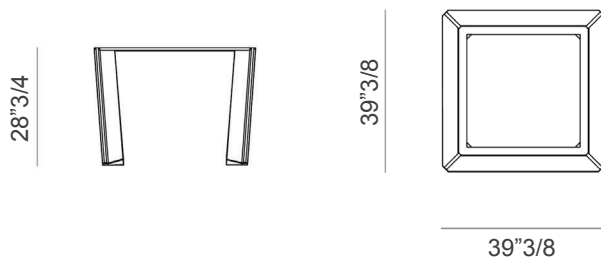

Tuttuno Chess/Checkers

Design: Impatia R&D

Description

The Tuttuno Chess/Checkers game table is designed to accommodate two players for a game of checkers or chess. The minimalistic design gives off the unique impression that the table is floating. This game table features a unique low-iron glass structure supported by an inner leather top trim, finished off with a premium Alcantara playing surface.

Dimensions

39"3/8W x 39"3/8D x 28"3/4H

Materials

- Crystal glass structure, edge and legs;
- Chrome finish metal components;
- Handcrafted leather top frame and armrests;
- Alcantara® playing field.

Accessories