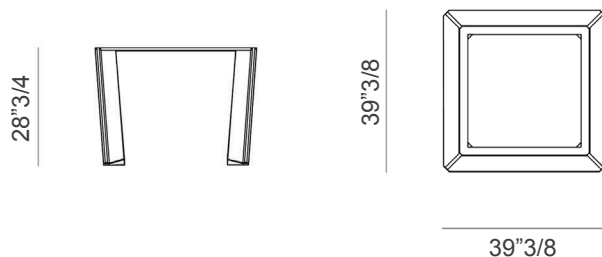

Tuttuno Multi Game

Design: Impatia R&D

Description

The Tuttuno Multi Game table is designed to accommodate two or four players for a game of cards. The minimalistic design gives off the unique impression that the table is floating. This game table features a unique low-iron glass structure supported by an inner leather top trim, finished off with a premium Alcantara playing surface.

Dimensions

39"3/8W x 39"3/8D x 28"3/4H

Materials

- Crystal glass structure, edge and legs;
- Chrome finish metal components;
- Handcrafted leather top frame and armrests;
- Alcantara® playing field.