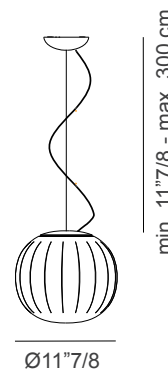

Lita

Design: David Dolcini

Description

Lita is a decorative suspension lamp born from a refined design process that blends geometric textures, natural materials and poetic visual cues. Its opaline blown-glass diffuser features delicate vertical ridges that gradually fade, creating a warm, uniform and inviting light perfect for contemporary interiors. Paired with a brass structure or a white painted aluminum frame, Lita offers a strong material presence while preserving a timeless, handcrafted elegance.

Light Source:

Small size: 1x 4w Max G9 LED Bulb.

Medium/Large size: 1x 15w Max E26 LED Bulb.

Bulb not included. Dimmable. **UL Approved.**

Dimensions

Small: Ø7 + Cable & Canopy

Medium: Ø11⁷/₈ + Cable & Canopy

Large: Ø16¹/₂ + Cable & Canopy

Cable length: Min. 11⁷/₈ - Max. 118¹/₈

Canopy: Ø5¹/₈ x 1⁵/₈H

Small size

Medium size

Large size