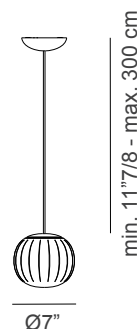

Lita

Design: David Dolcini

Description

Lita is a decorative suspension lamp born from a refined design process that blends geometric textures, natural materials and poetic visual cues. Its opaline blown-glass diffuser features delicate vertical ridges that gradually fade, creating a warm, uniform and inviting light perfect for contemporary interiors. Paired with a brass structure or a white painted aluminum frame, Lita offers a strong material presence while preserving a timeless, handcrafted elegance.

Light Source:

Small size: 1x 4w Max G9 LED Bulb.

Medium/Large size: 1x 15w Max E26 LED Bulb.

Bulb not included. Dimmable. **UL Approved.**

Dimensions

Small: Ø7 + Cable & Canopy

Medium: Ø11⁷/₈ + Cable & Canopy

Large: Ø16¹/₂ + Cable & Canopy

Cable length: Min. 11⁷/₈ - Max. 118¹/₈

Canopy: Ø5¹/₈ x 1⁵/₈H

Small size

Medium size

Large size