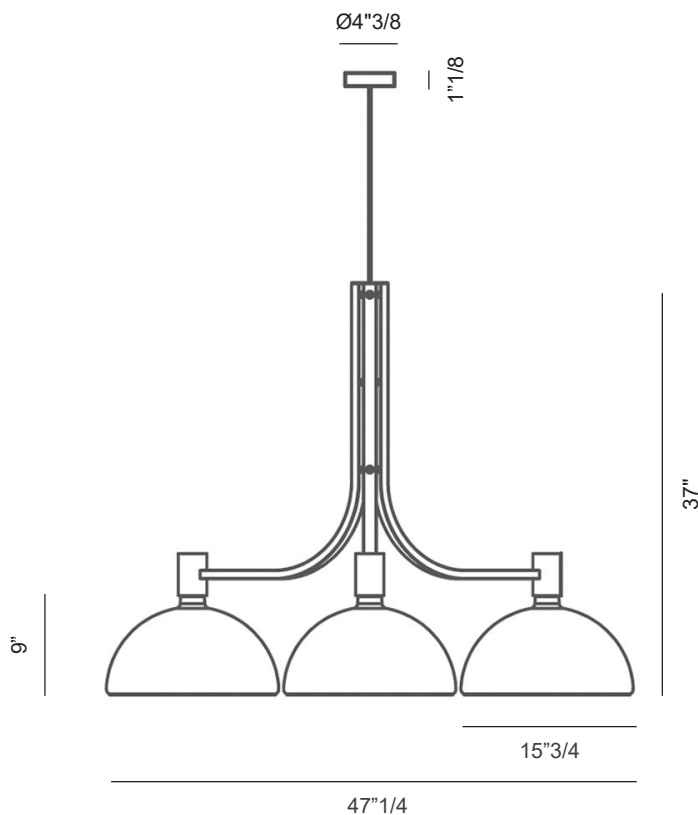

## Finishes & Materials

**Structure:** Steel

**Diffuser:** Glass

## Dimensions

**Size:** 47"1/4W x 47"1/4D

**Model:** AS43C

<b>Source</b>	E26
<b>Total power</b>	3x70W
<b>Emission</b>	Diffused
<b>Switching</b>	Dimmable according to bulb
<b>Tension</b>	110V
<b>IP class</b>	IP20
<b>Materials</b>	Steel and glass
<b>Notes</b>	Cable length: $98\text{"}3/8$