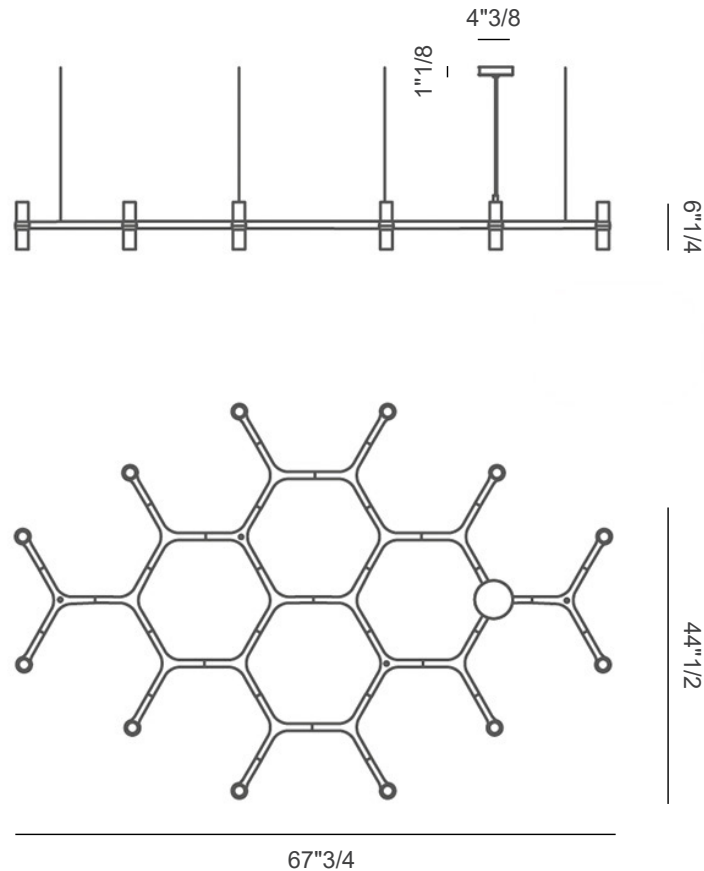

Finishes & Materials

Structure: Aluminum

Shade: Glass

Crown Plana

Sizes

Size: 66"1/8W x 22"3/8D x 6"1/4H

Model: Crown Plana Linea

Source: Halopin G9 QT-14
Total Power: 10x25W
Emission: Diffused
Switching: Dimmable according to bulb
Tension: 110V
IP Class: 20
Materials: Aluminum and Glass
Notes: Cable Length 98"3/8, Satin Glass Diffuser.

Crown Plana

Sizes

Size: 43"W x 44"1/2D x 6"1/4H

Model: Crown Plana Minor

Source: Halopin G9 QT-14
Total Power: 12x25W
Emission: Diffused
Switching: Dimmable according to bulb
Tension: 110V
IP Class: 20
Materials: Aluminum and Glass
Notes: Cable Length 98"3/8, Satin Glass Diffuser.

Crown Plana

Sizes

Size: 73"1/4W x 34"5/8D x 6"1/4H

Model: Crown Plana Major

Source:	Halopin G9 QT-14
Total Power:	12x25W
Emission:	Diffused
Switching:	Dimmable according to bulb
Tension:	110V
IP Class:	20
Materials:	Aluminum and Glass
Notes:	Cable Length 98"3/8, Satin Glass Diffuser.

Crown Plana

Size

Size: 67"3/4W x 44"1/2D x 6"1/4H

Model: Crown Plana Mega

Source:	Halopin G9 QT-14
Total Power:	12x25W
Emission:	Diffused
Switching:	Dimmable according to bulb
Tension:	110V
IP Class:	20
Materials:	Aluminum and Glass
Notes:	Cable Length 98"3/8, Satin Glass Diffuser.