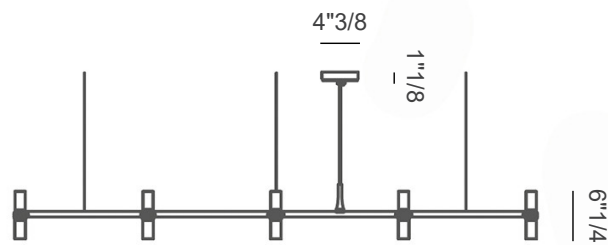

Finishes & Materials

Structure: Aluminum

Shade: Glass

Crown Plana

Sizes

Size: 66"1/8W x 22"3/8D x 6"1/4H

Model: Crown Plana Linea

Source: Halopin G9 QT-14
Total Power: 10x25W
Emission: Diffused
Switching: Dimmable according to bulb
Tension: 110V
IP Class: 20
Materials: Aluminum and Glass
Notes: Cable Length 98"3/8, Satin Glass Diffuser.

Crown Plana

Sizes

Size: 59"W x 34"5/8"D x 6"1/4"H

Model: Crown Plana

Source: Halopin G9 QT-14
Total Power: 10x25W
Emission: Diffused
Switching: Dimmable according to bulb
Tension: 110V
IP Class: 20
Materials: Aluminum and Glass
Notes: Cable Length 98"3/8, Satin Glass Diffuser.

Crown Plana

Sizes

Size: 43"W x 44"1/2D x 6"1/4H

Model: Crown Plana Minor

Source: Halopin G9 QT-14
Total Power: 12x25W
Emission: Diffused
Switching: Dimmable according to bulb
Tension: 110V
IP Class: 20
Materials: Aluminum and Glass
Notes: Cable Length 98"3/8, Satin Glass Diffuser.

Crown Plana

Size

Size: 67"3/4W x 44"1/2D x 6"1/4H

Model: Crown Plana Mega

Source:	Halopin G9 QT-14
Total Power:	12x25W
Emission:	Diffused
Switching:	Dimmable according to bulb
Tension:	110V
IP Class:	20
Materials:	Aluminum and Glass
Notes:	Cable Length 98"3/8, Satin Glass Diffuser.