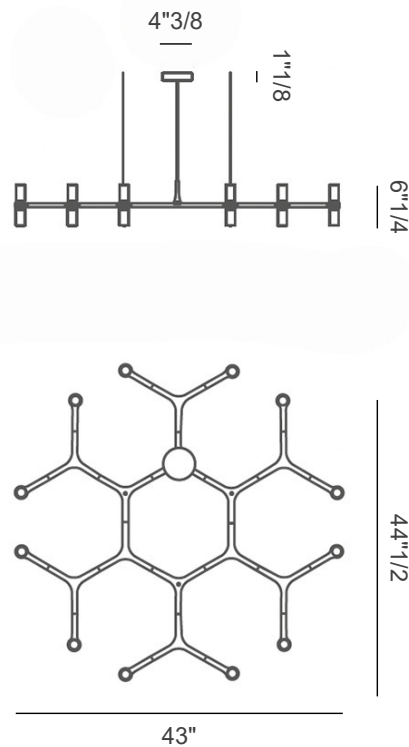

Finishes & Materials

Structure: Aluminum

Shade: Glass

Crown Plana

Sizes

Size: 66"1/8W x 22"3/8D x 6"1/4H

Model: Crown Plana Linea

Source: Halopin G9 QT-14
Total Power: 10x25W
Emission: Diffused
Switching: Dimmable according to bulb
Tension: 110V
IP Class: 20
Materials: Aluminum and Glass
Notes: Cable Length 98"3/8, Satin Glass Diffuser.

Crown Plana

Sizes

Size: 59"W x 34"5/8"D x 6"1/4"H

Model: Crown Plana

Source: Halopin G9 QT-14
Total Power: 10x25W
Emission: Diffused
Switching: Dimmable according to bulb
Tension: 110V
IP Class: 20
Materials: Aluminum and Glass
Notes: Cable Length 98"3/8, Satin Glass Diffuser.

Crown Plana

Sizes

Size: 43"W x 44"1/2D x 6"1/4H

Model: Crown Plana Minor

Source: Halopin G9 QT-14
Total Power: 12x25W
Emission: Diffused
Switching: Dimmable according to bulb
Tension: 110V
IP Class: 20
Materials: Aluminum and Glass
Notes: Cable Length 98"3/8, Satin Glass Diffuser.

Crown Plana

Size

Size: 67"3/4W x 44"1/2D x 6"1/4H

Model: Crown Plana Mega

Source:	Halopin G9 QT-14
Total Power:	12x25W
Emission:	Diffused
Switching:	Dimmable according to bulb
Tension:	110V
IP Class:	20
Materials:	Aluminum and Glass
Notes:	Cable Length 98"3/8, Satin Glass Diffuser.