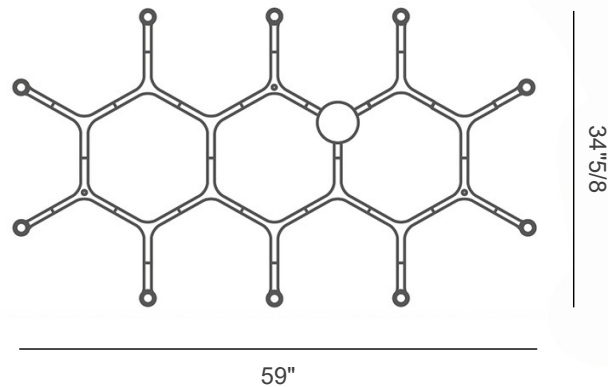

Finishes & Materials

Structure: Aluminum

Shade: Glass

Crown Plana

Sizes

Size: 66"1/8W x 22"3/8D x 6"1/4H

Model: Crown Plana Linea

Source: Halopin G9 QT-14
Total Power: 10x25W
Emission: Diffused
Switching: Dimmable according to bulb
Tension: 110V
IP Class: 20
Materials: Aluminum and Glass
Notes: Cable Length 98"3/8, Satin Glass Diffuser.

Crown Plana

Sizes

Size: 59"W x 34"5/8"D x 6"1/4"H

Model: Crown Plana

Source: Halopin G9 QT-14
Total Power: 10x25W
Emission: Diffused
Switching: Dimmable according to bulb
Tension: 110V
IP Class: 20
Materials: Aluminum and Glass
Notes: Cable Length 98"3/8, Satin Glass Diffuser.

Crown Plana

Sizes

Size: 73"1/4W x 34"5/8D x 6"1/4H

Model: Crown Plana Major

Source:	Halopin G9 QT-14
Total Power:	12x25W
Emission:	Diffused
Switching:	Dimmable according to bulb
Tension:	110V
IP Class:	20
Materials:	Aluminum and Glass
Notes:	Cable Length 98"3/8, Satin Glass Diffuser.

Crown Plana

Size

Size: 67"3/4W x 44"1/2D x 6"1/4H

Model: Crown Plana Mega

Source:	Halopin G9 QT-14
Total Power:	12x25W
Emission:	Diffused
Switching:	Dimmable according to bulb
Tension:	110V
IP Class:	20
Materials:	Aluminum and Glass
Notes:	Cable Length 98"3/8, Satin Glass Diffuser.