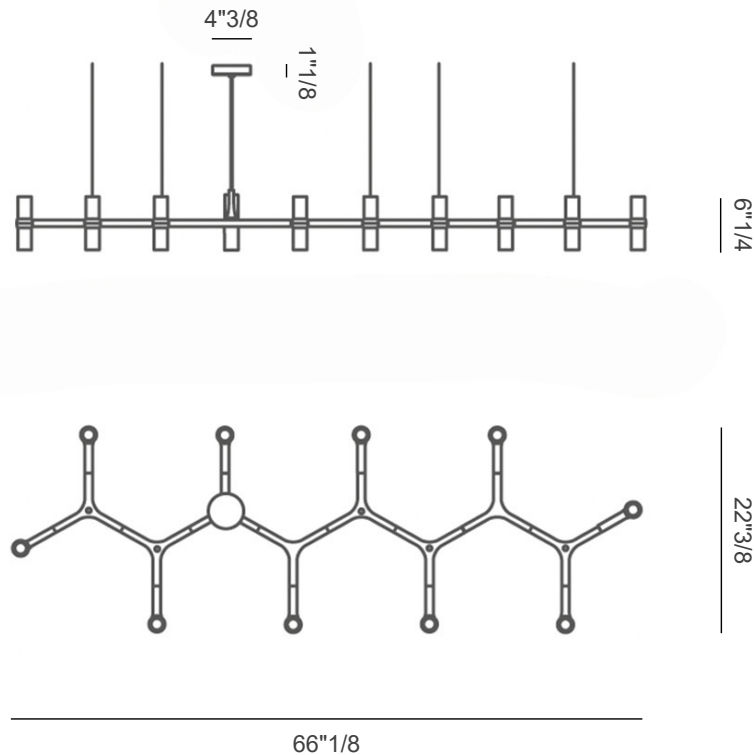

Finishes & Materials

Structure: Aluminum

Shade: Glass

Crown Plana

Sizes

Size: 66"1/8W x 22"3/8D x 6"1/4H

Model: Crown Plana Linea

Source: Halopin G9 QT-14
Total Power: 10x25W
Emission: Diffused
Switching: Dimmable according to bulb
Tension: 110V
IP Class: 20
Materials: Aluminum and Glass
Notes: Cable Length 98"3/8, Satin Glass Diffuser.

Crown Plana

Sizes

Size: 59"W x 34"5/8"D x 6"1/4"H

Model: Crown Plana

Source: Halopin G9 QT-14
Total Power: 10x25W
Emission: Diffused
Switching: Dimmable according to bulb
Tension: 110V
IP Class: 20
Materials: Aluminum and Glass
Notes: Cable Length 98"3/8, Satin Glass Diffuser.

Crown Plana

Sizes

Size: 73"1/4W x 34"5/8D x 6"1/4H

Model: Crown Plana Major

Source:	Halopin G9 QT-14
Total Power:	12x25W
Emission:	Diffused
Switching:	Dimmable according to bulb
Tension:	110V
IP Class:	20
Materials:	Aluminum and Glass
Notes:	Cable Length 98"3/8, Satin Glass Diffuser.

Crown Plana

Size

Size: 67"3/4W x 44"1/2D x 6"1/4H

Model: Crown Plana Mega

Source:	Halopin G9 QT-14
Total Power:	12x25W
Emission:	Diffused
Switching:	Dimmable according to bulb
Tension:	110V
IP Class:	20
Materials:	Aluminum and Glass
Notes:	Cable Length 98"3/8, Satin Glass Diffuser.