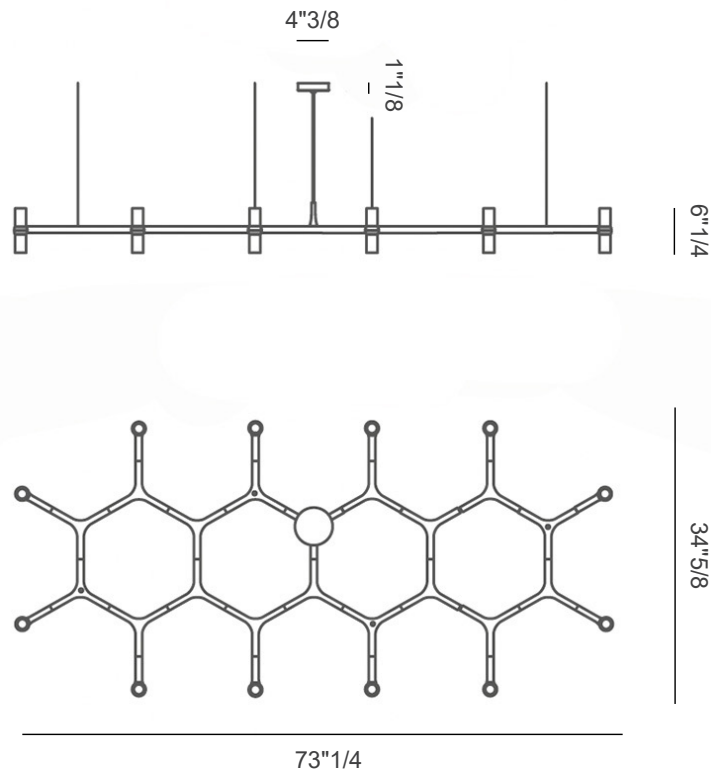

Finishes & Materials

Structure: Aluminum

Shade: Glass

Crown Plana

Sizes

Size: 66"1/8W x 22"3/8D x 6"1/4H

Model: Crown Plana Linea

Source: Halopin G9 QT-14
Total Power: 10x25W
Emission: Diffused
Switching: Dimmable according to bulb
Tension: 110V
IP Class: 20
Materials: Aluminum and Glass
Notes: Cable Length 98"3/8, Satin Glass Diffuser.

Crown Plana

Sizes

Size: 43"W x 44"1/2D x 6"1/4H

Model: Crown Plana Minor

Source: Halopin G9 QT-14
Total Power: 12x25W
Emission: Diffused
Switching: Dimmable according to bulb
Tension: 110V
IP Class: 20
Materials: Aluminum and Glass
Notes: Cable Length 98"3/8, Satin Glass Diffuser.

Crown Plana

Sizes

Size: 73"1/4W x 34"5/8D x 6"1/4H

Model: Crown Plana Major

Source:	Halopin G9 QT-14
Total Power:	12x25W
Emission:	Diffused
Switching:	Dimmable according to bulb
Tension:	110V
IP Class:	20
Materials:	Aluminum and Glass
Notes:	Cable Length 98"3/8, Satin Glass Diffuser.

Crown Plana

Size

Size: 67"3/4W x 44"1/2D x 6"1/4H

Model: Crown Plana Mega

Source:	Halopin G9 QT-14
Total Power:	12x25W
Emission:	Diffused
Switching:	Dimmable according to bulb
Tension:	110V
IP Class:	20
Materials:	Aluminum and Glass
Notes:	Cable Length 98"3/8, Satin Glass Diffuser.