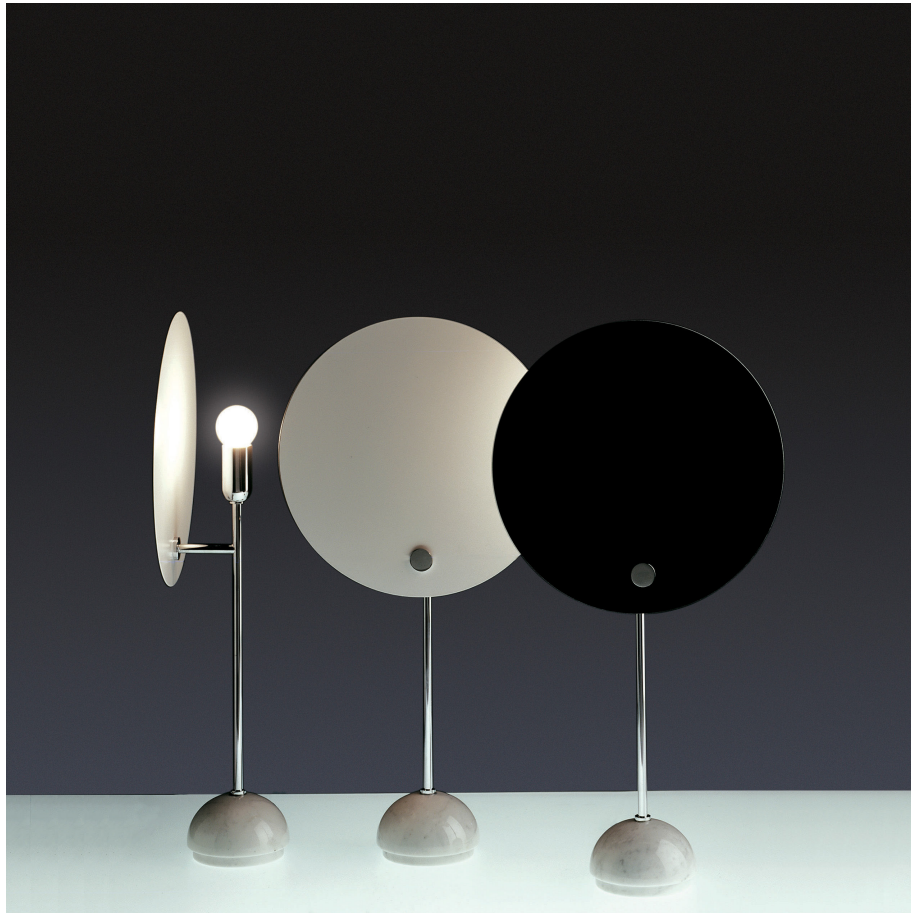

Kuta Table Lamp

Design: Vico Magistretti

Description

Designed in 1979, the modern Kuta Table Lamp embodies Magistretti's enduring search for a balance between simplicity and geometric discipline. Its form is guided by clear, essential lines, while its lighting effect creates a striking interplay of light and shadow. This combination highlights the designer's ability to achieve expressive results through minimal, rigorously structured elements.

Kuta

Finishes & Materials

Structure/Diffuser: Chrome/ white marble/white/black

Dimensions

Size: 11"7/8W x 5"1/8D x 23"5/8H

Model: Kuta

Source	E26
Total power	100W
Emission	Indirect
Switching	Switch on cable
Tension	110V
IP class	IP20
Materials	Marble, steel, aluminum
Notes	Cable length 118"1/8