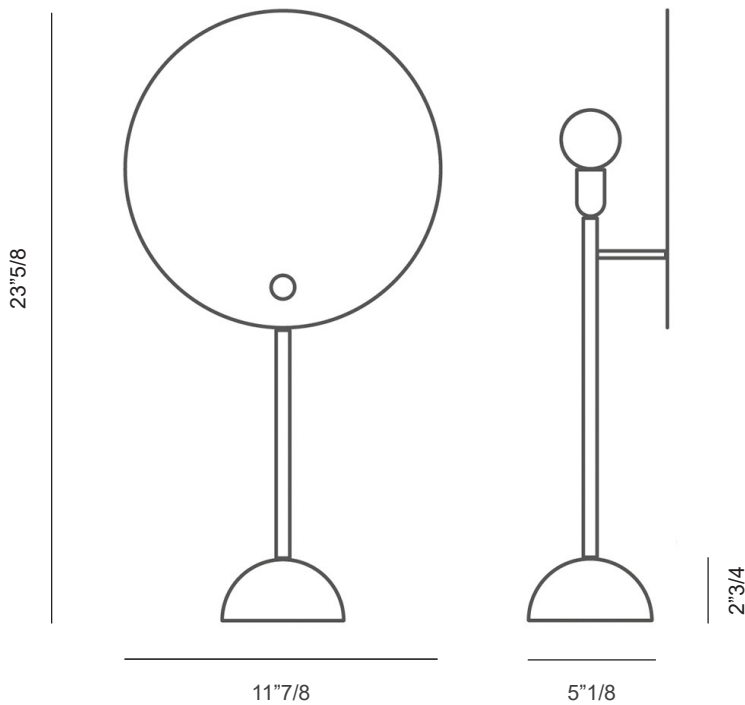

Kuta Table Lamp

Design: Vico Magistretti

Description

Designed in 1979, the modern Kuta Table Lamp embodies Magistretti's enduring search for a balance between simplicity and geometric discipline. Its form is guided by clear, essential lines, while its lighting effect creates a striking interplay of light and shadow. This combination highlights the designer's ability to achieve expressive results through minimal, rigorously structured elements.

Kuta

Finishes & Materials

Structure/Diffuser: Chrome/ white marble/white/black

Dimensions

Size: 11"7/8W x 5"1/8D x 23"5/8H

Model: Kuta

Source	E26
Total power	100W
Emission	Indirect
Switching	Switch on cable
Tension	110V
IP class	IP20
Materials	Marble, steel, aluminum
Notes	Cable length 118"1/8