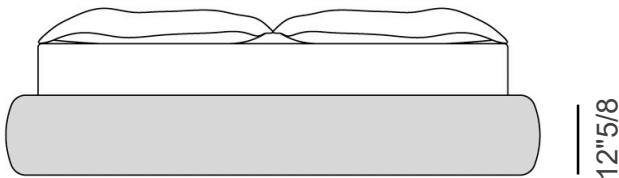

MORFEO 32 - CALIFORNIA KING SIZE: 81"7/8W x 90"1/8D x 63"H (Bed Base Height: 12"5/8)

MORFEO 42 - QUEEN SIZE: 70"W x 86"1/4D x 63"H (Bed Base Height: 16"1/2)

MORFEO 42 - CALIFORNIA KING SIZE: 81"7/8W x 90"1/8D x 63"H (Bed Base Height: 16"1/2)

To fit American Queen Size mattress 60"1/4W x 80"H and California King Size 72"W x 83"7/8D.
Mattress not included.

BOHEME HEADBOARD FOR QUEEN SIZE MORFEO BED: 70"7/8W x 3"1/8D x 63"H

BOHEME HEADBOARD FOR CALIFORNIA KING SIZE: 82"5/8W x 3"1/8D x 63"H

BOHEME HEADBOARD

Boheme & Morfeo

QUEEN SIZE

MORFEO 32

MORFEO 42

Boheme & Morfeo

CALIFORNIA KING SIZE

MORFEO 32