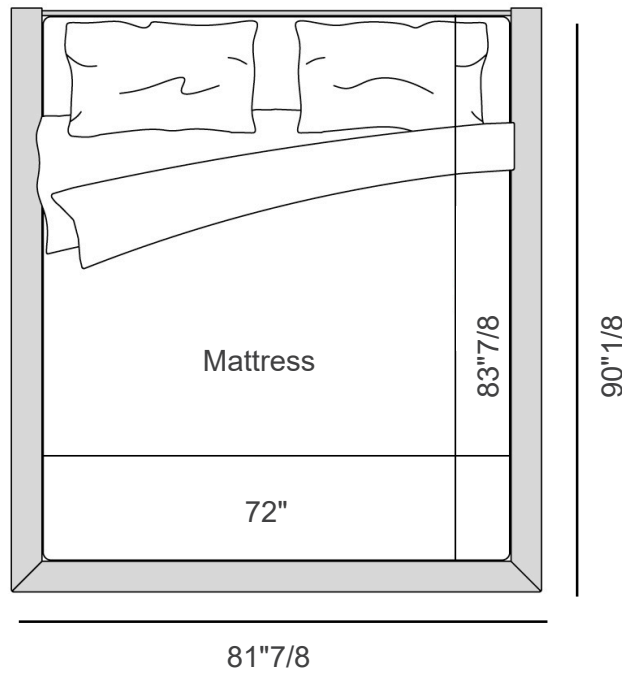

MORFEO 32 - CALIFORNIA KING SIZE: 81"7/8W x 90"1/8D x 63"H (Bed Base Height: 12"5/8)

MORFEO 42 - QUEEN SIZE: 70"W x 86"1/4D x 63"H (Bed Base Height: 16"1/2)

MORFEO 42 - CALIFORNIA KING SIZE: 81"7/8W x 90"1/8D x 63"H (Bed Base Height: 16"1/2)

To fit American Queen Size mattress 60"1/4W x 80"H and California King Size 72"W x 83"7/8D.
Mattress not included.

BOHEME HEADBOARD FOR QUEEN SIZE MORFEO BED: 70"7/8W x 3"1/8D x 63"H

BOHEME HEADBOARD FOR CALIFORNIA KING SIZE: 82"5/8W x 3"1/8D x 63"H

BOHEME HEADBOARD

Boheme & Morfeo

QUEEN SIZE

MORFEO 32

MORFEO 42

Boheme & Morfeo

CALIFORNIA KING SIZE

MORFEO 32