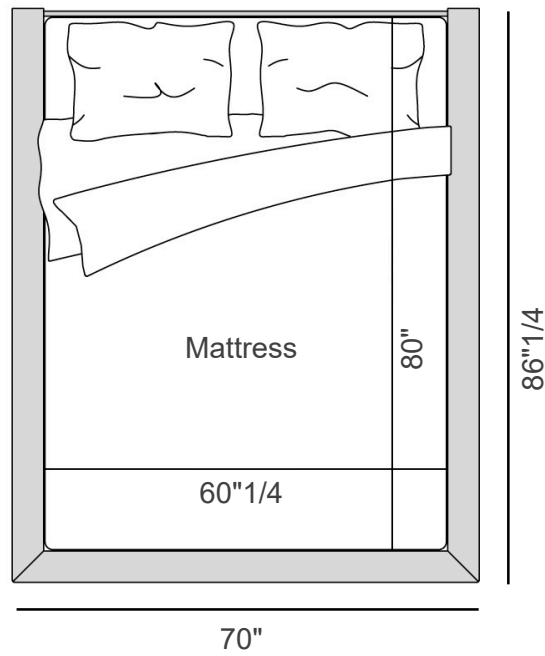

Leather versions feature decorative stitching.

Slats included. Mattress, cushions and decorative elements not included.

Boheme & Morfeo

Dimensions

MORFEO 32 - QUEEN SIZE: 70"W x 86"1/4D x 63"H (Bed Base Height: 12"5/8)

MORFEO 32 - CALIFORNIA KING SIZE: 81"7/8W x 90"1/8D x 63"H (Bed Base Height: 12"5/8)

MORFEO 42 - QUEEN SIZE: 70"W x 86"1/4D x 63"H (Bed Base Height: 16"1/2)

MORFEO 42 - CALIFORNIA KING SIZE: 81"7/8W x 90"1/8D x 63"H (Bed Base Height: 16"1/2)

To fit American Queen Size mattress 60"1/4W x 80"H and California King Size 72"W x 83"7/8D.
Mattress not included.

BOHEME HEADBOARD FOR QUEEN SIZE MORFEO BED: 70"7/8W x 3"1/8D x 63"H

BOHEME HEADBOARD FOR CALIFORNIA KING SIZE: 82"5/8W x 3"1/8D x 63"H

BOHEME HEADBOARD

Boheme & Morfeo

QUEEN SIZE

MORFEO 32

MORFEO 42

Boheme & Morfeo

CALIFORNIA KING SIZE

MORFEO 32