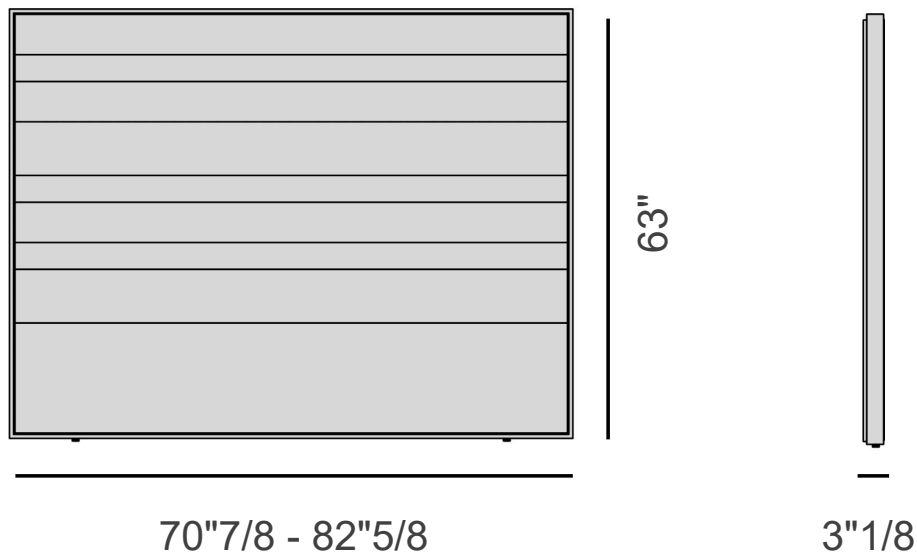

Boheme & Morfeo

Dimensions

MORFEO 32 - QUEEN SIZE: 70"W x 86"1/4D x 63"H (Bed Base Height: 12"5/8)

MORFEO 32 - CALIFORNIA KING SIZE: 81"7/8W x 90"1/8D x 63"H (Bed Base Height: 12"5/8)

MORFEO 42 - QUEEN SIZE: 70"W x 86"1/4D x 63"H (Bed Base Height: 16"1/2)

MORFEO 42 - CALIFORNIA KING SIZE: 81"7/8W x 90"1/8D x 63"H (Bed Base Height: 16"1/2)

To fit American Queen Size mattress 60"1/4W x 80"H and California King Size 72"W x 83"7/8D.
Mattress not included.

BOHEME HEADBOARD FOR QUEEN SIZE MORFEO BED: 70"7/8W x 3"1/8D x 63"H

BOHEME HEADBOARD FOR CALIFORNIA KING SIZE: 82"5/8W x 3"1/8D x 63"H

BOHEME HEADBOARD