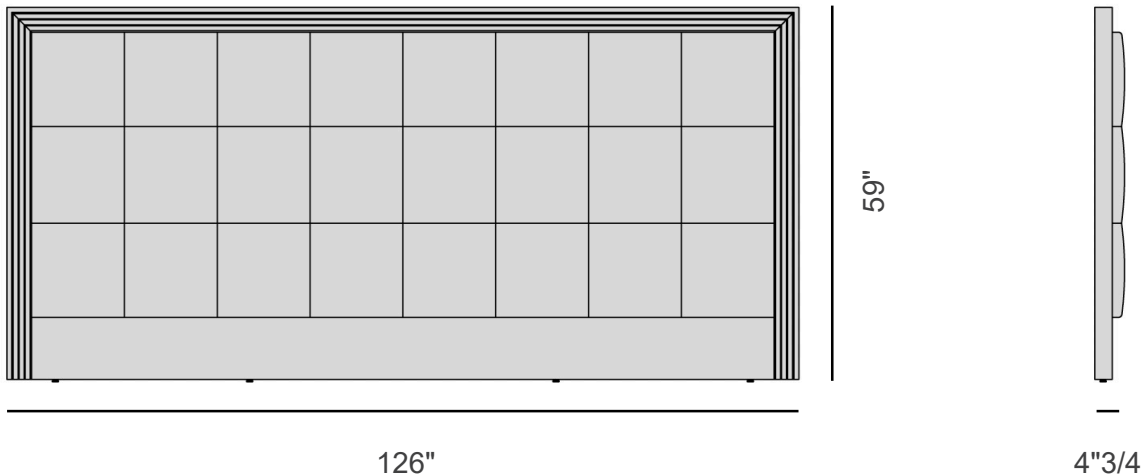

Enya & Morfeo

Dimensions

MORFEO 32 - QUEEN SIZE: 70"W x 86"1/4D x 59"H (Bed Base Height: 12"5/8)

MORFEO 32 - KING SIZE: 85"7/8W x 86"1/4D x 59"H (Bed Base Height: 12"5/8)

MORFEO 32 - CALIFORNIA KING SIZE: 81"7/8W x 90"1/8D x 59"H (Bed Base Height: 12"5/8)

MORFEO 42 - QUEEN SIZE: 70"W x 86"1/4D x 59"H (Bed Base Height: 16"1/2)

MORFEO 42 - KING SIZE: 85"7/8W x 86"1/4D x 59"H (Bed Base Height: 16"1/2)

MORFEO 42 - CALIFORNIA KING SIZE: 81"7/8W x 90"1/8D x 59"H (Bed Base Height: 16"1/2)

To fit American Queen Size mattress 60"1/4W x 80"H, King Size mattress 76"W x 80"H and California King Size 72"W x 83"7/8D.

Mattress not included.

ENYA HEADBOARD: 126"W x 4"3/4D x 59"H

ENYA HEADBOARD