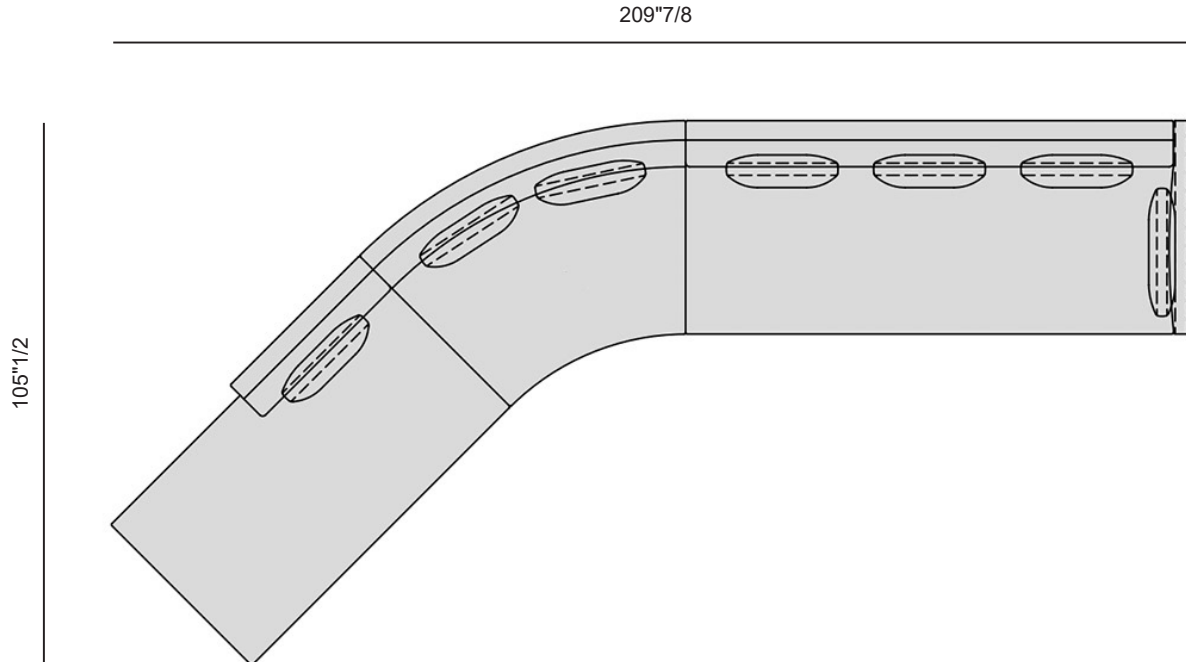

Cushions

x2 09.0428 (Armrest)
x6 09.0422 (Back)

09.0428

09.0422

Étienne

Dimensions

Size (Composition C): 117"3/8W x 73"5/8D x 36"1/4H (SH: 16"1/2)

Composition C

Cushions

x2 09.0428 (Armrest)
x3 09.0423 (Back)

Étienne

Dimensions

Size (Composition D): 209"7/8W x 105"1/2D x 36"1/4H (SH: 16"1/2)

Composition D

Cushions

x1 09.0428 (Armrest)
x6 09.0422 (Back)

09.0428

09.0422

Étienne

Dimensions

Size (Composition E): 155"1/2W x 61"D x 36"1/4H (SH: 16"1/2)

Composition E

Cushions

- x1 09.0425 (Back)
- x2 09.0428 (Armrest)
- x9 09.0422 (Back)

09.0428

09.0422

09.0425

Étienne

Dimensions

Size (Composition F): 193"W x 148"3/8D x 36"1/4H (SH: 16"1/2)

Composition F

Cushions