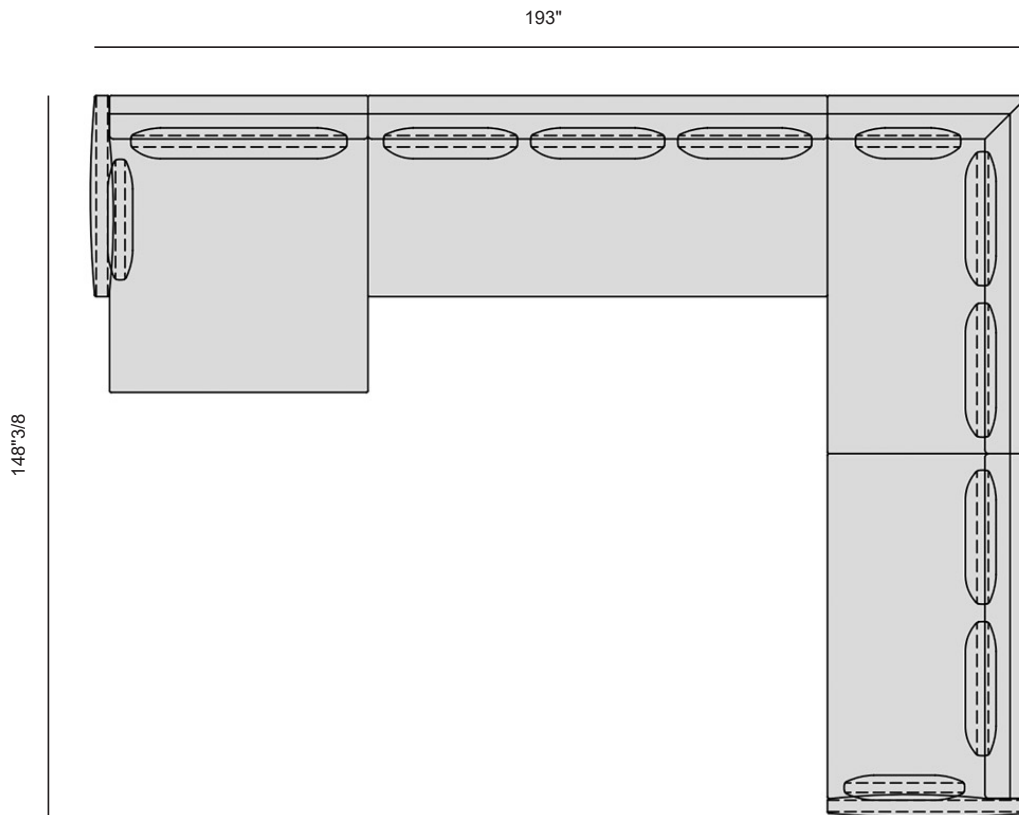

09.0428

09.0422

Étienne

Dimensions

Size (Composition E): 155"1/2W x 61"D x 36"1/4H (SH: 16"1/2)

Composition E

Cushions

- x1 09.0425 (Back)
- x2 09.0428 (Armrest)
- x9 09.0422 (Back)

09.0428

09.0422

09.0425

Étienne

Dimensions

Size (Composition F): 193"W x 148"3/8D x 36"1/4H (SH: 16"1/2)

Composition F

Cushions

- x1 09.0422 (Back)
- x2 09.0428 (Armrest)
- x7 09.0423 (Back)

09.0428

09.0422

09.0423

Étienne

Dimensions

Size (Composition G): 221"1/4W x 132"5/8D x 36"1/4H (SH: 16"1/2)

Composition G

Dimensions

Size (Composition I-2): 126"W x 55"1/8D x 36"1/4H (SH: 16"1/2)

Composition I-2

Cushions

x1 09.0422 (Back)
x4 09.0423 (Back)