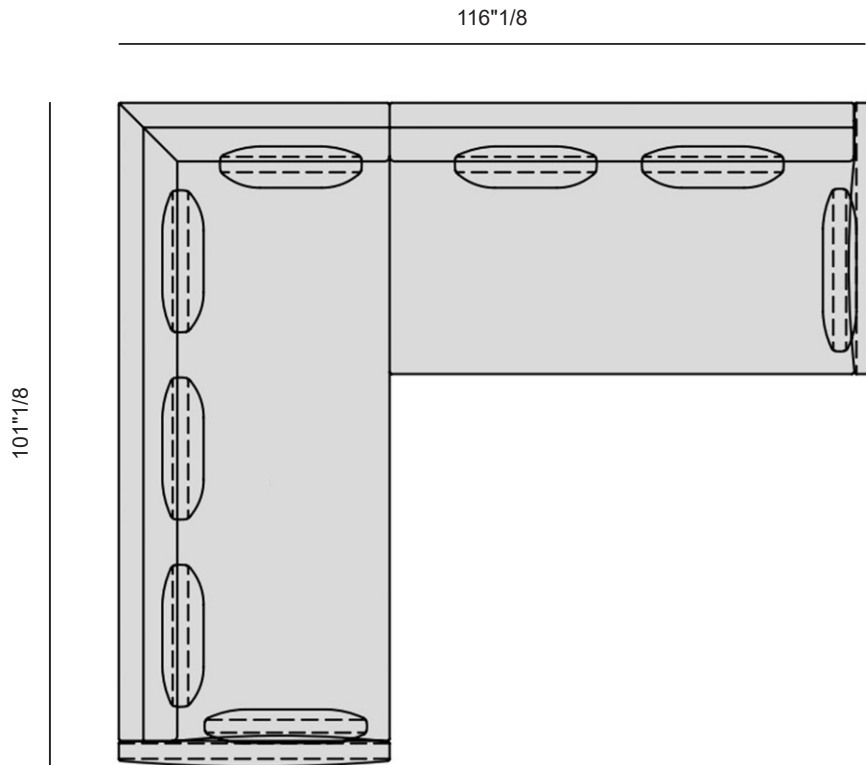

Size (Composition A): 102"3/8W x 41"3/8D x 36"1/4H (SH: 16"1/2)

Compos

Cushions

x2 09.0428 (Armrest)
x3 09.0423 (Back)

Étienne

Dimensions

Size (Composition B): 116"1/8W x 101"1/8D x 36"1/4H (SH: 16"1/2)

Composition B

Cushions

x2 09.0428 (Armrest)
x6 09.0422 (Back)

09.0428

09.0422

Étienne

Dimensions

Size (Composition C): 117"3/8W x 73"5/8D x 36"1/4H (SH: 16"1/2)

Composition C

Cushions

x2 09.0428 (Armrest)
x3 09.0423 (Back)

Étienne

Dimensions

Size (Composition D): 209"7/8W x 105"1/2D x 36"1/4H (SH: 16"1/2)

Composition D

Cushions

x1 09.0428 (Armrest)
x6 09.0422 (Back)

Dimensions

Size (Composition I-2): 126"W x 55"1/8D x 36"1/4H (SH: 16"1/2)

Composition I-2

Cushions

x1 09.0422 (Back)
x4 09.0423 (Back)