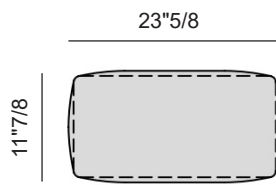

Size (Composition A): 102"3/8W x 41"3/8D x 36"1/4H (SH: 16"1/2)

Compos

Cushions

x2 09.0428 (Armrest)
x3 09.0423 (Back)

Étienne

Dimensions

Size (Composition B): 116"1/8W x 101"1/8D x 36"1/4H (SH: 16"1/2)

Composition B

Cushions

x2 09.0428 (Armrest)
x3 09.0423 (Back)

Étienne

Dimensions

Size (Composition D): 209"7/8W x 105"1/2D x 36"1/4H (SH: 16"1/2)

Composition D

Cushions

x1 09.0428 (Armrest)
x6 09.0422 (Back)

09.0428

09.0422

Étienne

Dimensions

Size (Composition E): 155"1/2W x 61"D x 36"1/4H (SH: 16"1/2)

Composition E

Cushions

- x1 09.0425 (Back)
- x2 09.0428 (Armrest)
- x9 09.0422 (Back)

09.0428

09.0422

09.0425

Étienne

Dimensions

Size (Composition F): 193"W x 148"3/8D x 36"1/4H (SH: 16"1/2)

Composition F

Cushions