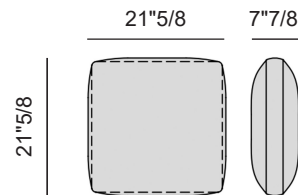

Finishes & Materials

Cover: Fabric or Leather

Feet: Wood

Étienne

Height Dimensions (General)

Height sizes: 36"1/4H, SH: 16"1/2

Étienne

Dimensions

Size (Composition A): 102"3/8W x 41"3/8D x 36"1/4H (SH: 16"1/2)

Compos

Cushions

x2 09.0428 (Armrest)
x3 09.0423 (Back)

Étienne

Dimensions

Size (Composition B): 116"1/8W x 101"1/8D x 36"1/4H (SH: 16"1/2)

Composition B

Cushions

x2 09.0428 (Armrest)
x6 09.0422 (Back)

09.0428

09.0422

Étienne

Dimensions

Size (Composition C): 117"3/8W x 73"5/8D x 36"1/4H (SH: 16"1/2)

Composition C

Cushions

x2 09.0428 (Armrest)
x3 09.0423 (Back)

Étienne

Dimensions

Size (Composition D): 209"7/8W x 105"1/2D x 36"1/4H (SH: 16"1/2)

Composition D

Cushions

x1 09.0428 (Armrest)
x6 09.0422 (Back)