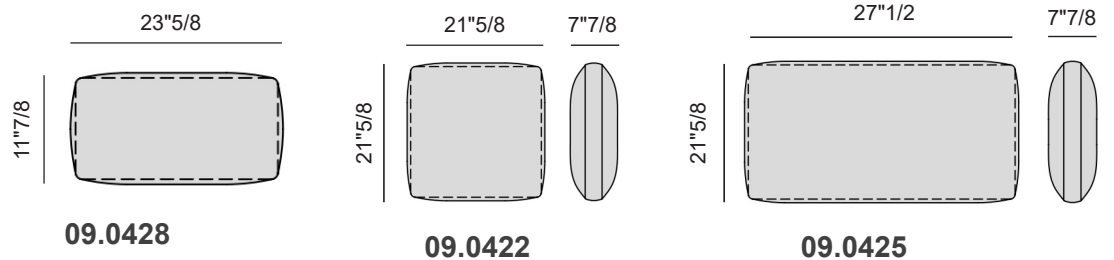

09.0428

09.0422

Étienne

Dimensions

Size (Composition E): 155"1/2W x 61"D x 36"1/4H (SH: 16"1/2)

Composition E

Cushions

- x1 09.0425 (Back)
- x2 09.0428 (Armrest)
- x9 09.0422 (Back)

09.0428

09.0422

09.0425

Étienne

Dimensions

Size (Composition F): 193"W x 148"3/8D x 36"1/4H (SH: 16"1/2)

Composition F

Cushions

- x1 09.0422 (Back)
- x2 09.0428 (Armrest)
- x7 09.0423 (Back)

09.0428

09.0422

09.0423

Étienne

Dimensions

Size (Composition G): 221"1/4W x 132"5/8D x 36"1/4H (SH: 16"1/2)

Composition G

Cushions

- x1 09.0425 (Back)
- x2 09.0428 (Armrest)
- x9 09.0422 (Back)

Étienne

Dimensions

Size (Composition H): 247"1/2W x 89"3/8D x 36"1/4H (SH: 16"1/2)

Composition H

Cushions

x8 09.0422 (Back)