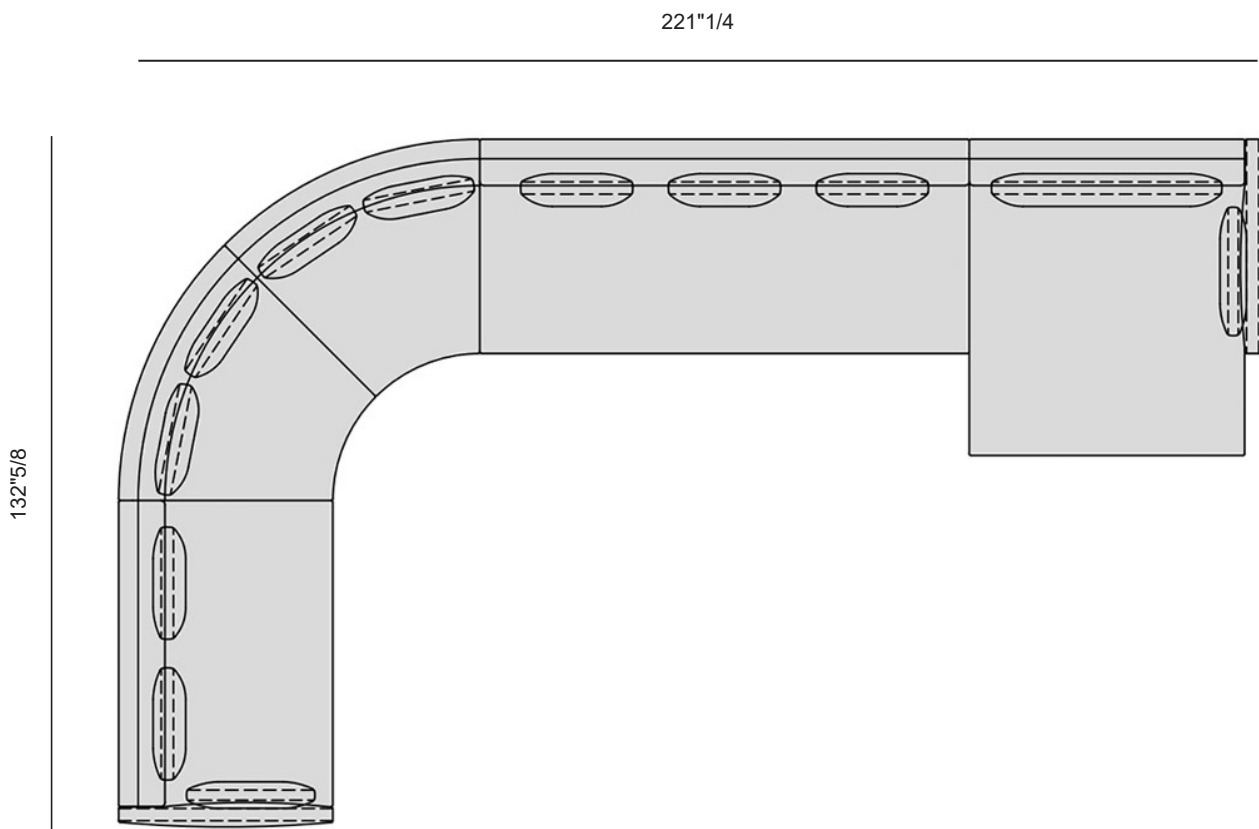

09.0428

09.0422

09.0425

Étienne

Dimensions

Size (Composition F): 193"W x 148"3/8D x 36"1/4H (SH: 16"1/2)

Composition F

Cushions

- x1 09.0422 (Back)
- x2 09.0428 (Armrest)
- x7 09.0423 (Back)

09.0428

09.0422

09.0423

Étienne

Dimensions

Size (Composition G): 221"1/4W x 132"5/8D x 36"1/4H (SH: 16"1/2)

Composition G

Cushions

- x1 09.0425 (Back)
- x2 09.0428 (Armrest)
- x9 09.0422 (Back)

Étienne

Dimensions

Size (Composition H): 247"1/2W x 89"3/8D x 36"1/4H (SH: 16"1/2)

Composition H

Cushions

x8 09.0422 (Back)

Dimensions

Size (Composition I-2): 126"W x 55"1/8D x 36"1/4H (SH: 16"1/2)

Composition I-2

Cushions

x1 09.0422 (Back)
x4 09.0423 (Back)