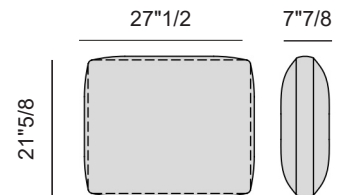

Cushions

x2 09.0428 (Armrest)
x3 09.0423 (Back)

Étienne

Dimensions

Size (Composition D): 209"7/8W x 105"1/2D x 36"1/4H (SH: 16"1/2)

Composition D

Cushions

x1 09.0428 (Armrest)
x6 09.0422 (Back)

09.0428

09.0422

Étienne

Dimensions

Size (Composition E): 155"1/2W x 61"D x 36"1/4H (SH: 16"1/2)

Composition E

Cushions

- x1 09.0425 (Back)
- x2 09.0428 (Armrest)
- x9 09.0422 (Back)

09.0428

09.0422

09.0425

Étienne

Dimensions

Size (Composition F): 193"W x 148"3/8D x 36"1/4H (SH: 16"1/2)

Composition F

Cushions

- x1 09.0422 (Back)
- x2 09.0428 (Armrest)
- x7 09.0423 (Back)

09.0428

09.0422

09.0423

Étienne

Dimensions

Size (Composition G): 221"1/4W x 132"5/8D x 36"1/4H (SH: 16"1/2)

Composition G