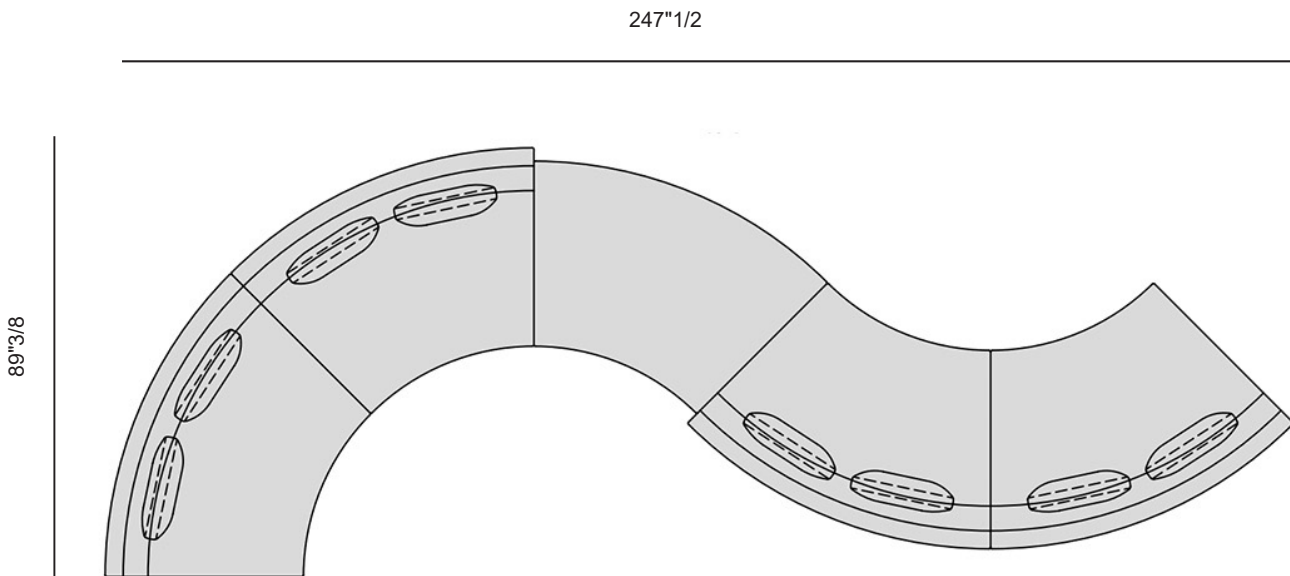

- x1 09.0422 (Back)
- x2 09.0428 (Armrest)
- x7 09.0423 (Back)

09.0428

09.0422

09.0423

Étienne

Dimensions

Size (Composition G): 221"1/4W x 132"5/8D x 36"1/4H (SH: 16"1/2)

Composition G

Cushions

- x1 09.0425 (Back)
- x2 09.0428 (Armrest)
- x9 09.0422 (Back)

Étienne

Dimensions

Size (Composition H): 247"1/2W x 89"3/8D x 36"1/4H (SH: 16"1/2)

Composition H

Cushions

x8 09.0422 (Back)

09.0422

Étienne

Dimensions

Size (Composition I-1): 217"3/8W x 93"1/4D x 36"1/4H (SH: 16"1/2)

Composition I-1

Cushions

- x1 09.0425 (Back)
- x2 09.0428 (Armrest)
- x6 09.0423 (Back)

Étienne

Dimensions

Size (Composition I-2): 126"W x 55"1/8D x 36"1/4H (SH: 16"1/2)

Composition I-2

Cushions

x1 09.0422 (Back)
x4 09.0423 (Back)