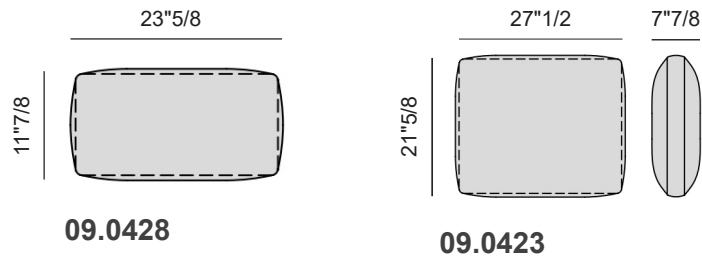

Size (Composition A): 102"3/8W x 41"3/8D x 36"1/4H (SH: 16"1/2)

Compos

Cushions

x2 09.0428 (Armrest)
x3 09.0423 (Back)

Étienne

Dimensions

Size (Composition B): 116"1/8W x 101"1/8D x 36"1/4H (SH: 16"1/2)

Composition B

Cushions

x2 09.0428 (Armrest)
x6 09.0422 (Back)

09.0428

09.0422

Étienne

Dimensions

Size (Composition C): 117"3/8W x 73"5/8D x 36"1/4H (SH: 16"1/2)

Composition C

Cushions

x2 09.0428 (Armrest)
x3 09.0423 (Back)

Étienne

Dimensions

Size (Composition D): 209"7/8W x 105"1/2D x 36"1/4H (SH: 16"1/2)

Composition D

Cushions

x1 09.0428 (Armrest)
x6 09.0422 (Back)

09.0428

09.0422

Étienne

Dimensions

Size (Composition E): 155"1/2W x 61"D x 36"1/4H (SH: 16"1/2)

Composition E

Cushions

- x1 09.0425 (Back)
- x2 09.0428 (Armrest)
- x9 09.0422 (Back)