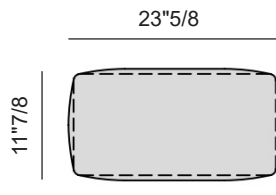

Cushions

x2 09.0428 (Armrest)
x3 09.0423 (Back)

Étienne

Dimensions

Size (Composition D): 209"7/8W x 105"1/2D x 36"1/4H (SH: 16"1/2)

Composition D

Cushions

x1 09.0428 (Armrest)
x6 09.0422 (Back)

09.0428

09.0422

Étienne

Dimensions

Size (Composition E): 155"1/2W x 61"D x 36"1/4H (SH: 16"1/2)

Composition E

Cushions

- x1 09.0425 (Back)
- x2 09.0428 (Armrest)
- x9 09.0422 (Back)

09.0428

09.0422

09.0425

Étienne

Dimensions

Size (Composition F): 193"W x 148"3/8D x 36"1/4H (SH: 16"1/2)

Composition F

Cushions

- x1 09.0422 (Back)
- x2 09.0428 (Armrest)
- x7 09.0423 (Back)

09.0428

09.0422

09.0423

Étienne

Dimensions

Size (Composition G): 221"1/4W x 132"5/8D x 36"1/4H (SH: 16"1/2)

Composition G