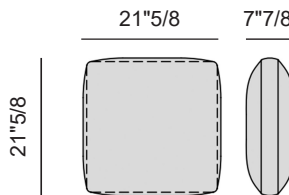

Cushions

x2 09.0428 (Armrest)
x3 09.0423 (Back)

Étienne

Dimensions

Size (Composition D): 209"7/8W x 105"1/2D x 36"1/4H (SH: 16"1/2)

Composition D

Cushions

x1 09.0428 (Armrest)
x6 09.0422 (Back)

09.0428

09.0422

Étienne

Dimensions

Size (Composition E): 155"1/2W x 61"D x 36"1/4H (SH: 16"1/2)

Composition E

Cushions

- x1 09.0425 (Back)
- x2 09.0428 (Armrest)
- x9 09.0422 (Back)

09.0428

09.0422

09.0425

Étienne

Dimensions

Size (Composition F): 193"W x 148"3/8D x 36"1/4H (SH: 16"1/2)

Composition F

Cushions

- x1 09.0422 (Back)
- x2 09.0428 (Armrest)
- x7 09.0423 (Back)

09.0428

09.0422

09.0423

Étienne

Dimensions

Size (Composition G): 221"1/4W x 132"5/8D x 36"1/4H (SH: 16"1/2)

Composition G