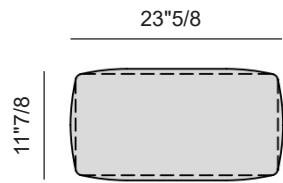

Finishes & Materials

Cover: Fabric or Leather

Feet: Wood

Étienne

Height Dimensions (General)

Height sizes: 36"1/4H, SH: 16"1/2

Étienne

Dimensions

Size (Composition A): 102"3/8W x 41"3/8D x 36"1/4H (SH: 16"1/2)

Compos

Cushions

x2 09.0428 (Armrest)
x3 09.0423 (Back)

Étienne

Dimensions

Size (Composition B): 116"1/8W x 101"1/8D x 36"1/4H (SH: 16"1/2)

Composition B

Cushions

x2 09.0428 (Armrest)
x6 09.0422 (Back)

09.0428

09.0422

Étienne

Dimensions

Size (Composition C): 117"3/8W x 73"5/8D x 36"1/4H (SH: 16"1/2)

Composition C

Cushions

x2 09.0428 (Armrest)
x3 09.0423 (Back)

Étienne

Dimensions

Size (Composition D): 209"7/8W x 105"1/2D x 36"1/4H (SH: 16"1/2)

Composition D

Cushions

x1 09.0428 (Armrest)
x6 09.0422 (Back)