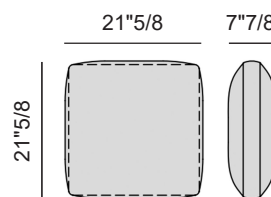

Size (Composition A): 102"3/8W x 41"3/8D x 36"1/4H (SH: 16"1/2)

Compos

Cushions

x2 09.0428 (Armrest)
x3 09.0423 (Back)

Étienne

Dimensions

Size (Composition B): 116"1/8W x 101"1/8D x 36"1/4H (SH: 16"1/2)

Composition B

Cushions

x2 09.0428 (Armrest)
x3 09.0423 (Back)

Étienne

Dimensions

Size (Composition D): 209"7/8W x 105"1/2D x 36"1/4H (SH: 16"1/2)

Composition D

Cushions

x1 09.0428 (Armrest)
x6 09.0422 (Back)

09.0428

09.0422

Étienne

Dimensions

Size (Composition E): 155"1/2W x 61"D x 36"1/4H (SH: 16"1/2)

Composition E

Cushions

- x1 09.0425 (Back)
- x2 09.0428 (Armrest)
- x9 09.0422 (Back)

09.0428

09.0422

09.0425

Étienne

Dimensions

Size (Composition F): 193"W x 148"3/8D x 36"1/4H (SH: 16"1/2)

Composition F

Cushions