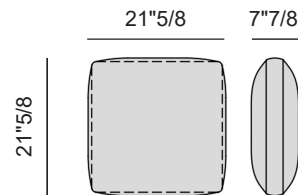

Size (Composition A): 102"3/8W x 41"3/8D x 36"1/4H (SH: 16"1/2)

Compos

Cushions

x2 09.0428 (Armrest)
x3 09.0423 (Back)

Étienne

Dimensions

Size (Composition B): 116"1/8W x 101"1/8D x 36"1/4H (SH: 16"1/2)

Composition B

Cushions

x2 09.0428 (Armrest)
x6 09.0422 (Back)

09.0428

09.0422

Étienne

Dimensions

Size (Composition C): 117"3/8W x 73"5/8D x 36"1/4H (SH: 16"1/2)

Composition C

Cushions

x2 09.0428 (Armrest)
x3 09.0423 (Back)

Étienne

Dimensions

Size (Composition D): 209"7/8W x 105"1/2D x 36"1/4H (SH: 16"1/2)

Composition D

Cushions

x1 09.0428 (Armrest)
x6 09.0422 (Back)

09.0428

09.0422

Étienne

Dimensions

Size (Composition E): 155"1/2W x 61"D x 36"1/4H (SH: 16"1/2)

Composition E

Cushions

- x1 09.0425 (Back)
- x2 09.0428 (Armrest)
- x9 09.0422 (Back)