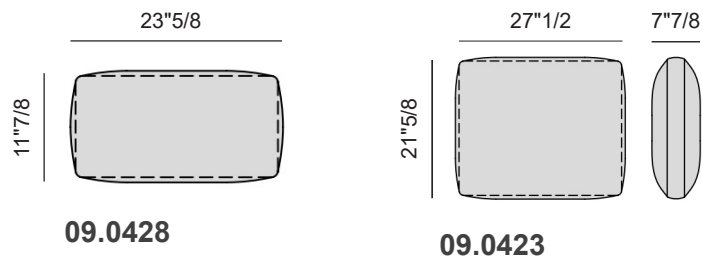

Finishes & Materials

Cover: Fabric or Leather

Feet: Wood

Étienne

Height Dimensions (General)

Height sizes: 36"1/4H, SH: 16"1/2

Étienne

Dimensions

Size (Composition A): 102"3/8W x 41"3/8D x 36"1/4H (SH: 16"1/2)

Compos

Cushions

x2 09.0428 (Armrest)
x3 09.0423 (Back)

Étienne

Dimensions

Size (Composition B): 116"1/8W x 101"1/8D x 36"1/4H (SH: 16"1/2)

Composition B

Cushions

x2 09.0428 (Armrest)
x6 09.0422 (Back)

09.0428

09.0422

Étienne

Dimensions

Size (Composition C): 117"3/8W x 73"5/8D x 36"1/4H (SH: 16"1/2)

Composition C

Dimensions

Size (Composition I-2): 126"W x 55"1/8D x 36"1/4H (SH: 16"1/2)

Composition I-2

Cushions

x1 09.0422 (Back)
x4 09.0423 (Back)