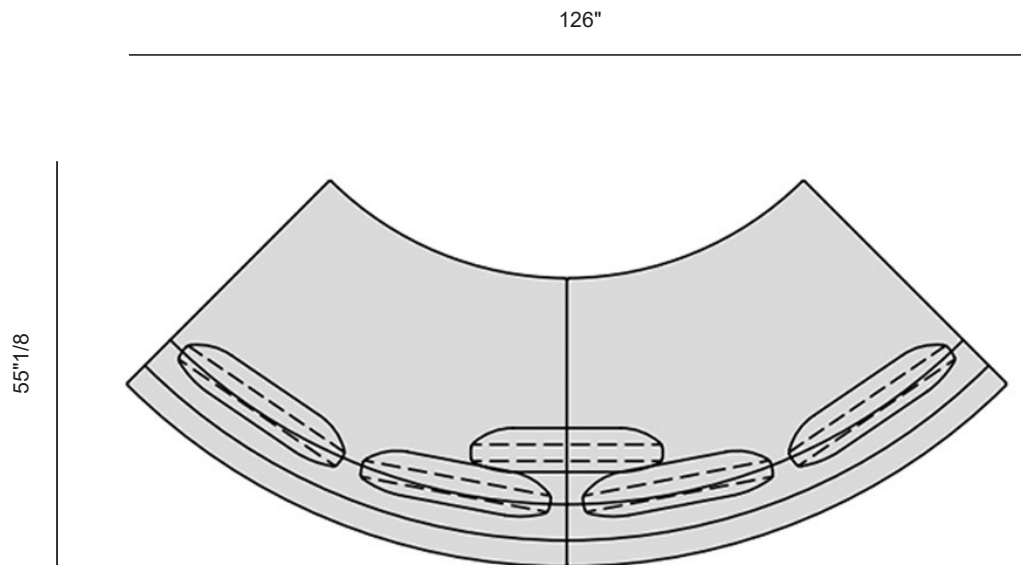

- x1 09.0422 (Back)
- x2 09.0428 (Armrest)
- x7 09.0423 (Back)

09.0428

09.0422

09.0423

Étienne

Dimensions

Size (Composition G): 221"1/4W x 132"5/8D x 36"1/4H (SH: 16"1/2)

Composition G

Cushions

- x1 09.0425 (Back)
- x2 09.0428 (Armrest)
- x9 09.0422 (Back)

Étienne

Dimensions

Size (Composition H): 247"1/2W x 89"3/8D x 36"1/4H (SH: 16"1/2)

Composition H

Cushions

x8 09.0422 (Back)

09.0422

Étienne

Dimensions

Size (Composition I-1): 217"3/8W x 93"1/4D x 36"1/4H (SH: 16"1/2)

Composition I-1

Cushions

- x1 09.0425 (Back)
- x2 09.0428 (Armrest)
- x6 09.0423 (Back)

Étienne

Dimensions

Size (Composition I-2): 126"W x 55"1/8D x 36"1/4H (SH: 16"1/2)

Composition I-2

Cushions

x1 09.0422 (Back)
x4 09.0423 (Back)