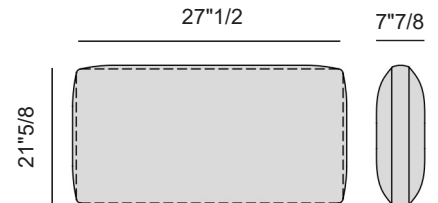

Size (Composition A): 102"3/8W x 41"3/8D x 36"1/4H (SH: 16"1/2)

Compos

Cushions

x2 09.0428 (Armrest)
x3 09.0423 (Back)

Étienne

Dimensions

Size (Composition B): 116"1/8W x 101"1/8D x 36"1/4H (SH: 16"1/2)

Composition B

Cushions

x2 09.0428 (Armrest)
x3 09.0423 (Back)

Étienne

Dimensions

Size (Composition D): 209"7/8W x 105"1/2D x 36"1/4H (SH: 16"1/2)

Composition D

Cushions

x1 09.0428 (Armrest)
x6 09.0422 (Back)

09.0428

09.0422

Étienne

Dimensions

Size (Composition E): 155"1/2W x 61"D x 36"1/4H (SH: 16"1/2)

Composition E

Cushions

- x1 09.0425 (Back)
- x2 09.0428 (Armrest)
- x9 09.0422 (Back)

09.0428

09.0422

09.0425

Étienne

Dimensions

Size (Composition F): 193"W x 148"3/8D x 36"1/4H (SH: 16"1/2)

Composition F

Cushions