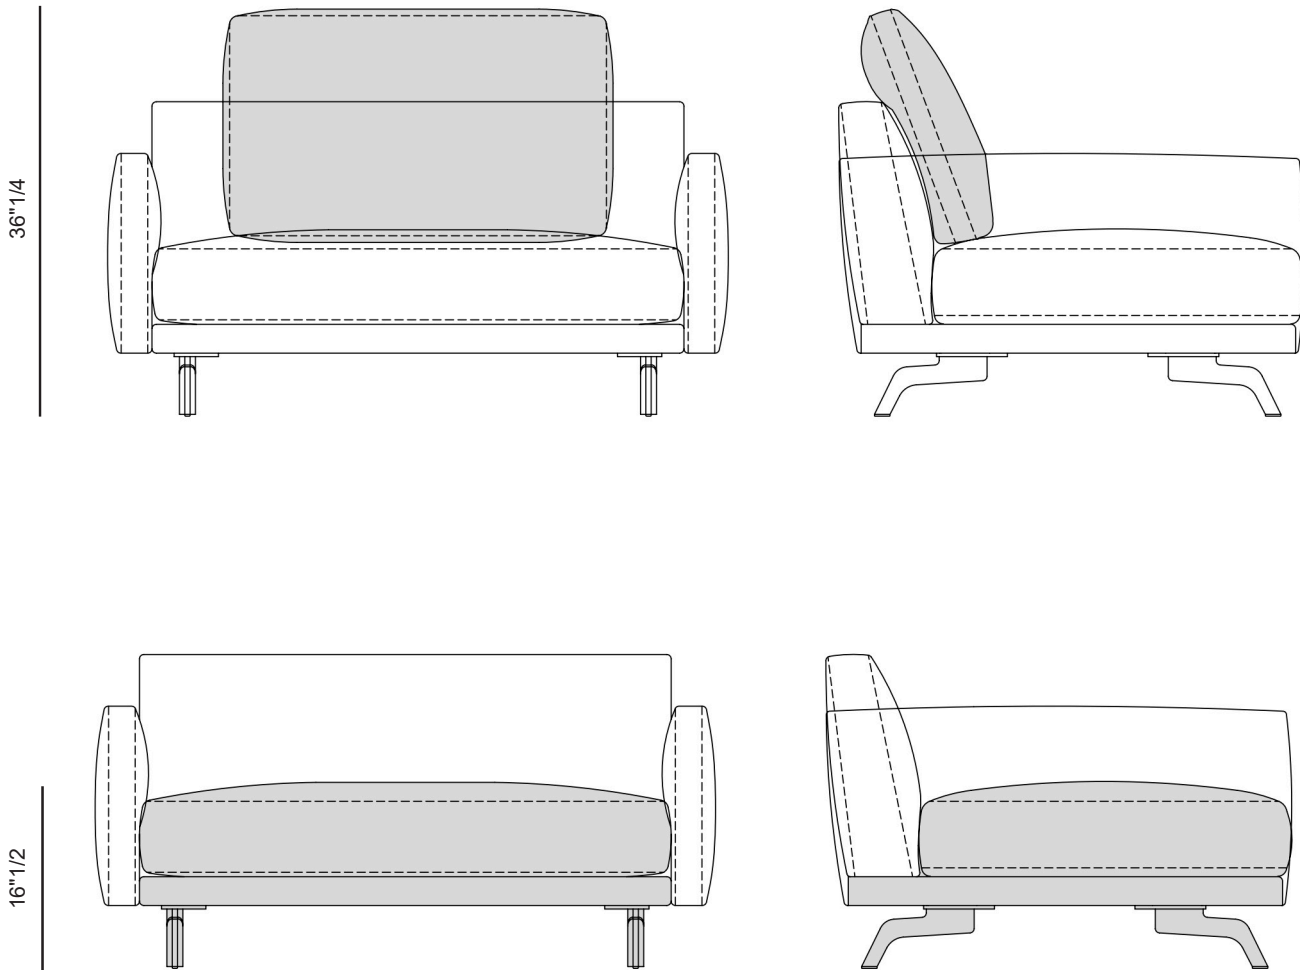

Étienne Sofa

Design: Emanuela Garbin

Description

The transitional Étienne sectional sofa stands out for its softness, comfort, and clean lines. Its cosy seat is supported by pewter grey metal feet with wooden inserts and cushions made with Memory Foam and Microflock (100% recycled polyester) for an ergonomic, enveloping feel. Available in multiple seat sizes and shapes, the sofa allows for numerous compositions, enriched by decorative leather and fabric cushions. Cover removable in fabric, cover fixed in leather.

Finishes & Materials

Cover: Fabric or Leather

Feet: Wood

Étienne

Height Dimensions (General)

Height sizes: 36"1/4H, SH: 16"1/2

Étienne

Dimensions

Size (Composition A): 102"3/8W x 41"3/8D x 36"1/4H (SH: 16"1/2)

Compos

Cushions

x2 09.0428 (Armrest)
x3 09.0423 (Back)

Étienne

Dimensions

Size (Composition B): 116"1/8W x 101"1/8D x 36"1/4H (SH: 16"1/2)

Composition B

Dimensions

Size (Composition I-2): 126"W x 55"1/8D x 36"1/4H (SH: 16"1/2)

Composition I-2

Cushions

x1 09.0422 (Back)
x4 09.0423 (Back)