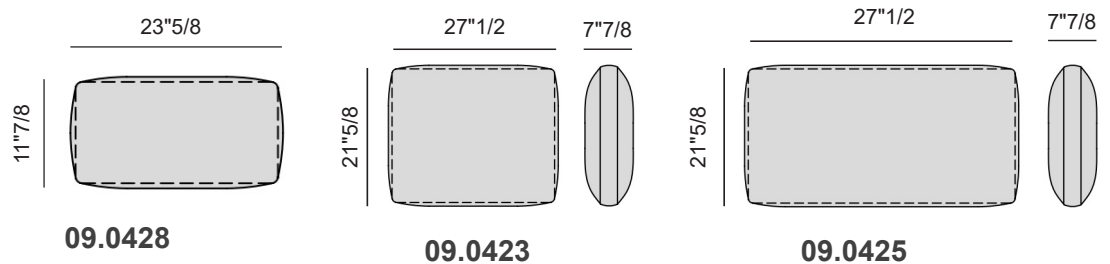

- x1 09.0422 (Back)
- x2 09.0428 (Armrest)
- x7 09.0423 (Back)

09.0428

09.0422

09.0423

Étienne

Dimensions

Size (Composition G): 221"1/4W x 132"5/8D x 36"1/4H (SH: 16"1/2)

Composition G

Cushions

- x1 09.0425 (Back)
- x2 09.0428 (Armrest)
- x9 09.0422 (Back)

Étienne

Dimensions

Size (Composition H): 247"1/2W x 89"3/8D x 36"1/4H (SH: 16"1/2)

Composition H

Cushions

x8 09.0422 (Back)

09.0422

Étienne

Dimensions

Size (Composition I-1): 217"3/8W x 93"1/4D x 36"1/4H (SH: 16"1/2)

Composition I-1

Cushions

- x1 09.0425 (Back)
- x2 09.0428 (Armrest)
- x6 09.0423 (Back)

Étienne

Dimensions

Size (Composition I-2): 126"W x 55"1/8D x 36"1/4H (SH: 16"1/2)

Composition I-2

Cushions

x1 09.0422 (Back)
x4 09.0423 (Back)