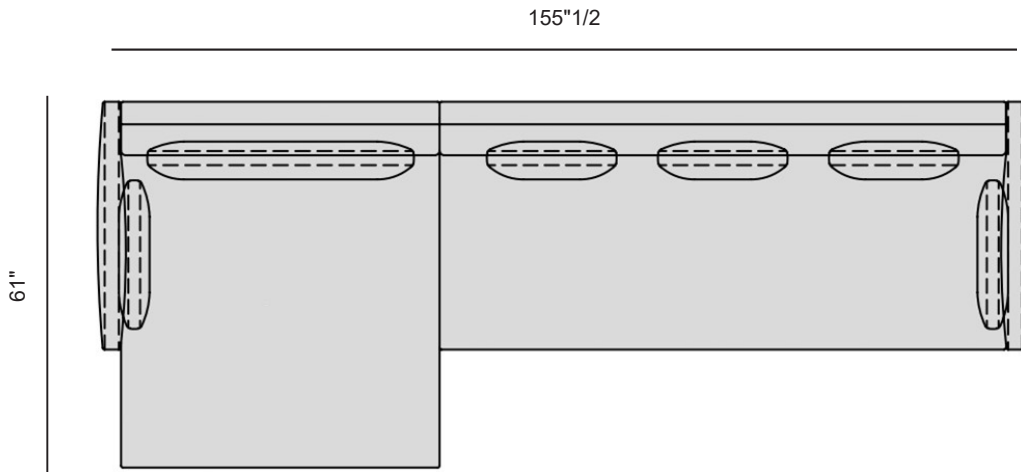

Cushions

x2 09.0428 (Armrest)
x3 09.0423 (Back)

Étienne

Dimensions

Size (Composition D): 209"7/8W x 105"1/2D x 36"1/4H (SH: 16"1/2)

Composition D

Cushions

x1 09.0428 (Armrest)
x6 09.0422 (Back)

09.0428

09.0422

Étienne

Dimensions

Size (Composition E): 155"1/2W x 61"D x 36"1/4H (SH: 16"1/2)

Composition E

Cushions

- x1 09.0425 (Back)
- x2 09.0428 (Armrest)
- x9 09.0422 (Back)

09.0428

09.0422

09.0425

Étienne

Dimensions

Size (Composition F): 193"W x 148"3/8D x 36"1/4H (SH: 16"1/2)

Composition F

Cushions

- x1 09.0422 (Back)
- x2 09.0428 (Armrest)
- x7 09.0423 (Back)

09.0428

09.0422

09.0423

Étienne

Dimensions

Size (Composition G): 221"1/4W x 132"5/8D x 36"1/4H (SH: 16"1/2)

Composition G