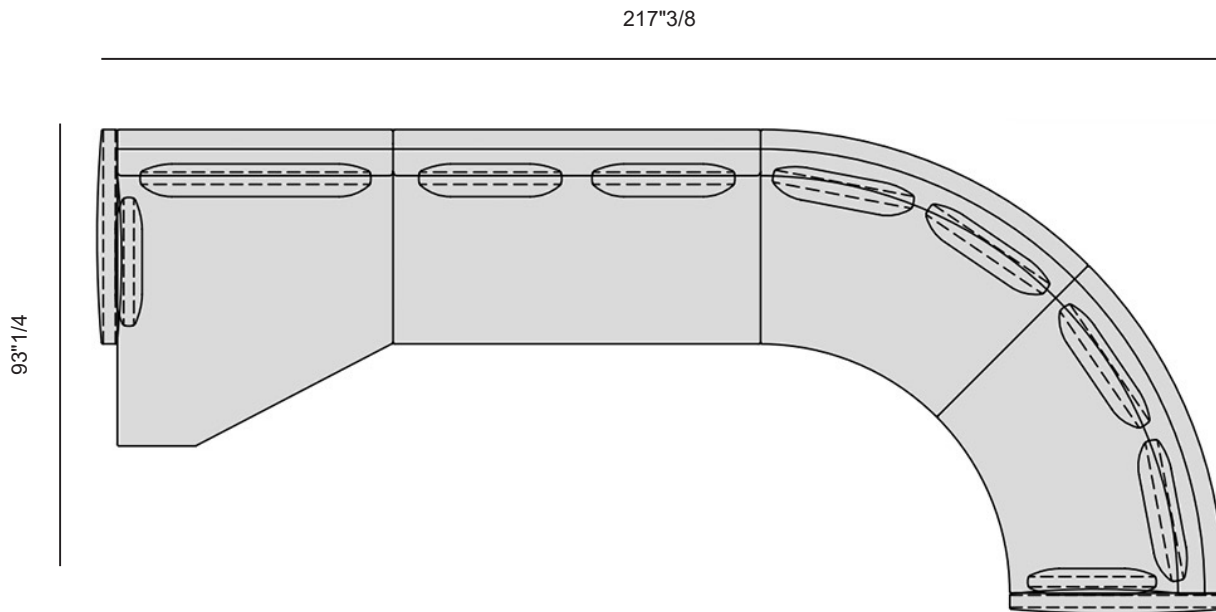

- x1 09.0422 (Back)
- x2 09.0428 (Armrest)
- x7 09.0423 (Back)

09.0428

09.0422

09.0423

Étienne

Dimensions

Size (Composition G): 221"1/4W x 132"5/8D x 36"1/4H (SH: 16"1/2)

Composition G

Cushions

- x1 09.0425 (Back)
- x2 09.0428 (Armrest)
- x9 09.0422 (Back)

Étienne

Dimensions

Size (Composition H): 247"1/2W x 89"3/8D x 36"1/4H (SH: 16"1/2)

Composition H

Cushions

x8 09.0422 (Back)

09.0422

Étienne

Dimensions

Size (Composition I-1): 217"3/8W x 93"1/4D x 36"1/4H (SH: 16"1/2)

Composition I-1

Cushions

- x1 09.0425 (Back)
- x2 09.0428 (Armrest)
- x6 09.0423 (Back)

Étienne

Dimensions

Size (Composition I-2): 126"W x 55"1/8D x 36"1/4H (SH: 16"1/2)

Composition I-2

Cushions

x1 09.0422 (Back)
x4 09.0423 (Back)