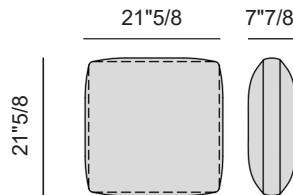

09.0428

09.0422

09.0425

Étienne

Dimensions

Size (Composition F): 193"W x 148"3/8D x 36"1/4H (SH: 16"1/2)

Composition F

Cushions

- x1 09.0422 (Back)
- x2 09.0428 (Armrest)
- x7 09.0423 (Back)

09.0428

09.0422

09.0423

Étienne

Dimensions

Size (Composition G): 221"1/4W x 132"5/8D x 36"1/4H (SH: 16"1/2)

Composition G

Cushions

- x1 09.0425 (Back)
- x2 09.0428 (Armrest)
- x9 09.0422 (Back)

Étienne

Dimensions

Size (Composition H): 247"1/2W x 89"3/8D x 36"1/4H (SH: 16"1/2)

Composition H

Cushions

x8 09.0422 (Back)

09.0422

Étienne

Dimensions

Size (Composition I-1): 217"3/8W x 93"1/4D x 36"1/4H (SH: 16"1/2)

Composition I-1

Cushions

- x1 09.0425 (Back)
- x2 09.0428 (Armrest)
- x6 09.0423 (Back)

Étienne