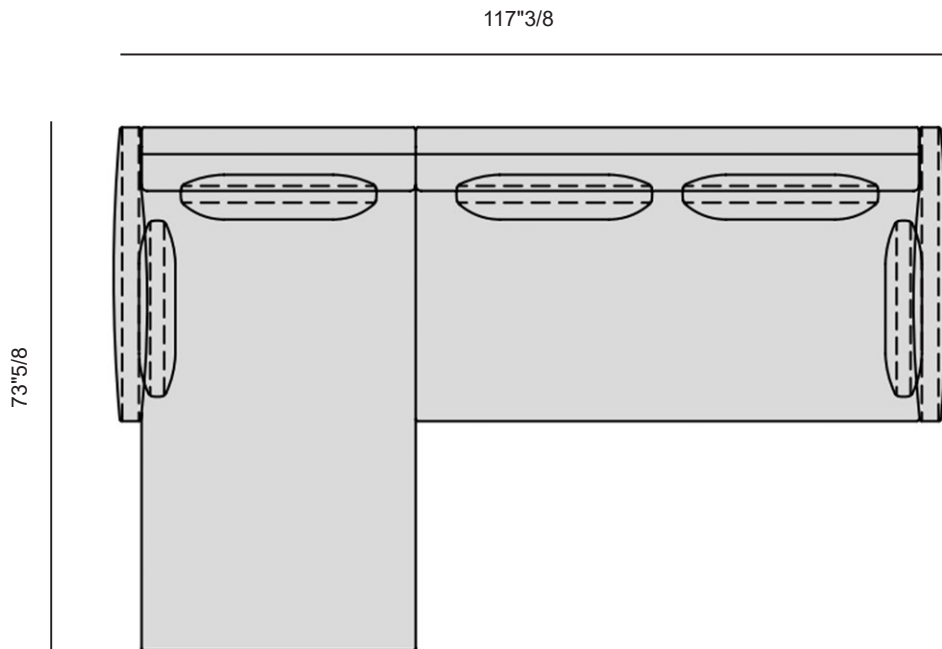

Size (Composition A): 102"3/8W x 41"3/8D x 36"1/4H (SH: 16"1/2)

Compos

Cushions

x2 09.0428 (Armrest)
x3 09.0423 (Back)

Étienne

Dimensions

Size (Composition B): 116"1/8W x 101"1/8D x 36"1/4H (SH: 16"1/2)

Composition B

Cushions

x2 09.0428 (Armrest)
x6 09.0422 (Back)

09.0428

09.0422

Étienne

Dimensions

Size (Composition C): 117"3/8W x 73"5/8D x 36"1/4H (SH: 16"1/2)

Composition C

Cushions

x2 09.0428 (Armrest)
x3 09.0423 (Back)

Étienne

Dimensions

Size (Composition D): 209"7/8W x 105"1/2D x 36"1/4H (SH: 16"1/2)

Composition D

Cushions

x1 09.0428 (Armrest)
x6 09.0422 (Back)

Dimensions

Size (Composition I-2): 126"W x 55"1/8D x 36"1/4H (SH: 16"1/2)

Composition I-2

Cushions

x1 09.0422 (Back)
x4 09.0423 (Back)