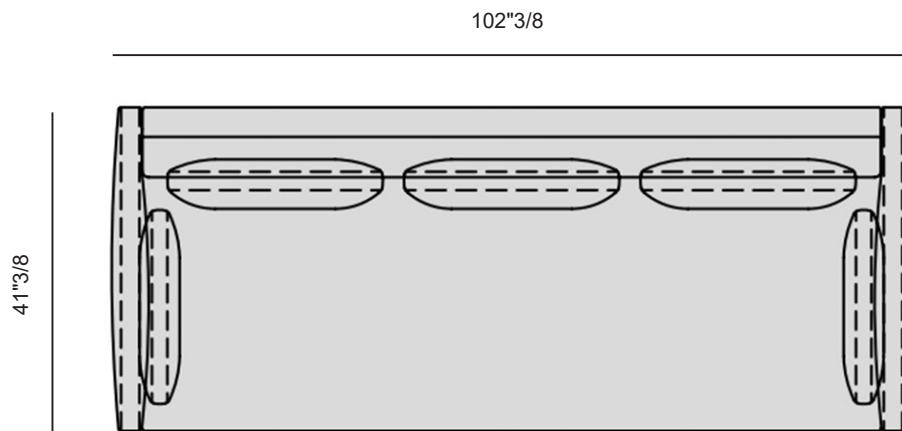

Finishes & Materials

Cover: Fabric or Leather

Feet: Wood

Étienne

Height Dimensions (General)

Height sizes: 36"1/4H, SH: 16"1/2

Étienne

Dimensions

Size (Composition A): 102"3/8W x 41"3/8D x 36"1/4H (SH: 16"1/2)

Compos

Cushions

x2 09.0428 (Armrest)
x3 09.0423 (Back)

Étienne

Dimensions

Size (Composition B): 116"1/8W x 101"1/8D x 36"1/4H (SH: 16"1/2)

Composition B

Cushions

x2 09.0428 (Armrest)
x6 09.0422 (Back)

09.0428

09.0422

Étienne

Dimensions

Size (Composition C): 117"3/8W x 73"5/8D x 36"1/4H (SH: 16"1/2)

Composition C

Dimensions

Size (Composition I-2): 126"W x 55"1/8D x 36"1/4H (SH: 16"1/2)

Composition I-2

Cushions

x1 09.0422 (Back)
x4 09.0423 (Back)