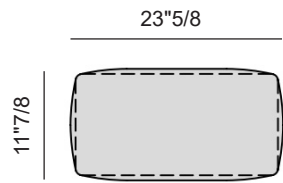

Size (Composition A): 102"3/8W x 41"3/8D x 36"1/4H (SH: 16"1/2)

Compos

Cushions

x2 09.0428 (Armrest)
x3 09.0423 (Back)

Étienne

Dimensions

Size (Composition B): 116"1/8W x 101"1/8D x 36"1/4H (SH: 16"1/2)

Composition B

Cushions

x2 09.0428 (Armrest)
x6 09.0422 (Back)

09.0428

09.0422

Étienne

Dimensions

Size (Composition C): 117"3/8W x 73"5/8D x 36"1/4H (SH: 16"1/2)

Composition C

Cushions

x2 09.0428 (Armrest)
x3 09.0423 (Back)

Étienne

Dimensions

Size (Composition D): 209"7/8W x 105"1/2D x 36"1/4H (SH: 16"1/2)

Composition D

Cushions

x1 09.0428 (Armrest)
x6 09.0422 (Back)

09.0428

09.0422

Étienne

Dimensions

Size (Composition E): 155"1/2W x 61"D x 36"1/4H (SH: 16"1/2)

Composition E

Cushions

- x1 09.0425 (Back)
- x2 09.0428 (Armrest)
- x9 09.0422 (Back)