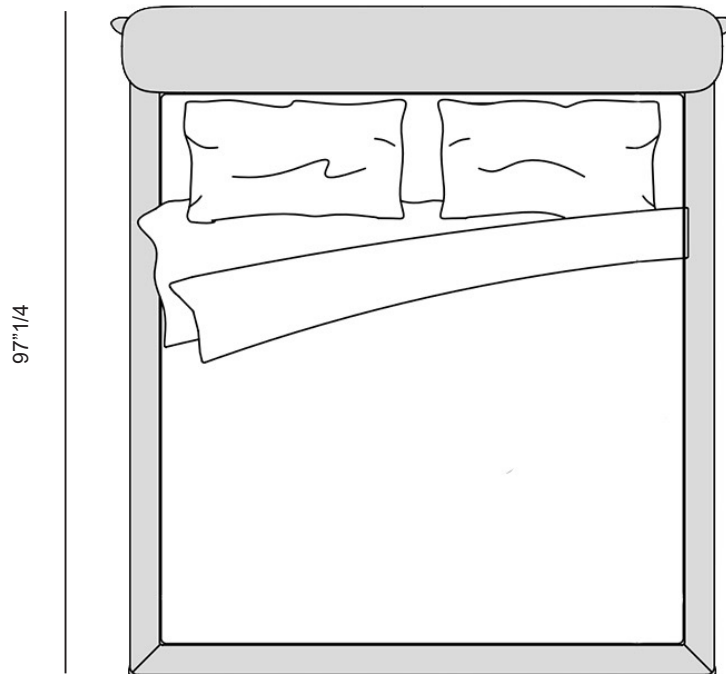

### *Dimensions*

**QUEEN SIZE:** 74"3/4W x 97"1/4D x 32"1/4H

**Queen Size:**

### *Dimensions*

**KING SIZE:** 90"1/2W x 97"1/4D x 32"1/4H

**King Size:**

74"3/4