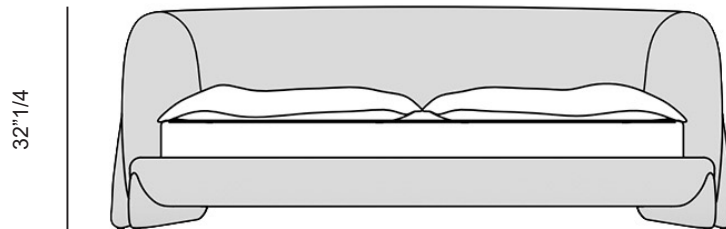

### *Dimensions*

**QUEEN SIZE:** 74"3/4W x 97"1/4D x 32"1/4H

**Queen Size:**

### *Dimensions*

**KING SIZE:** 90"1/2W x 97"1/4D x 32"1/4H

**King Size:**

74"3/4