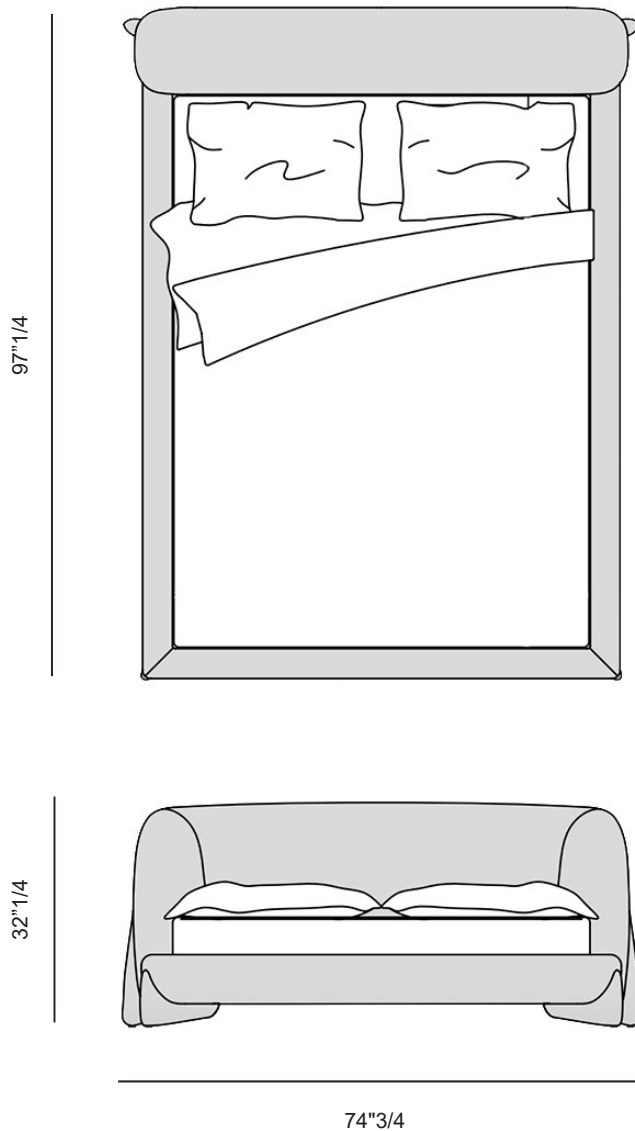

## *Finishes & Materials*

**Headboard and Base Cover:** Fabric or Leather

**Feet:** Wood

### *Dimensions*

**QUEEN SIZE:** 74"3/4W x 97"1/4D x 32"1/4H

**Queen Size:**

### *Dimensions*

**KING SIZE:** 90"1/2W x 97"1/4D x 32"1/4H

**King Size:**

74"3/4