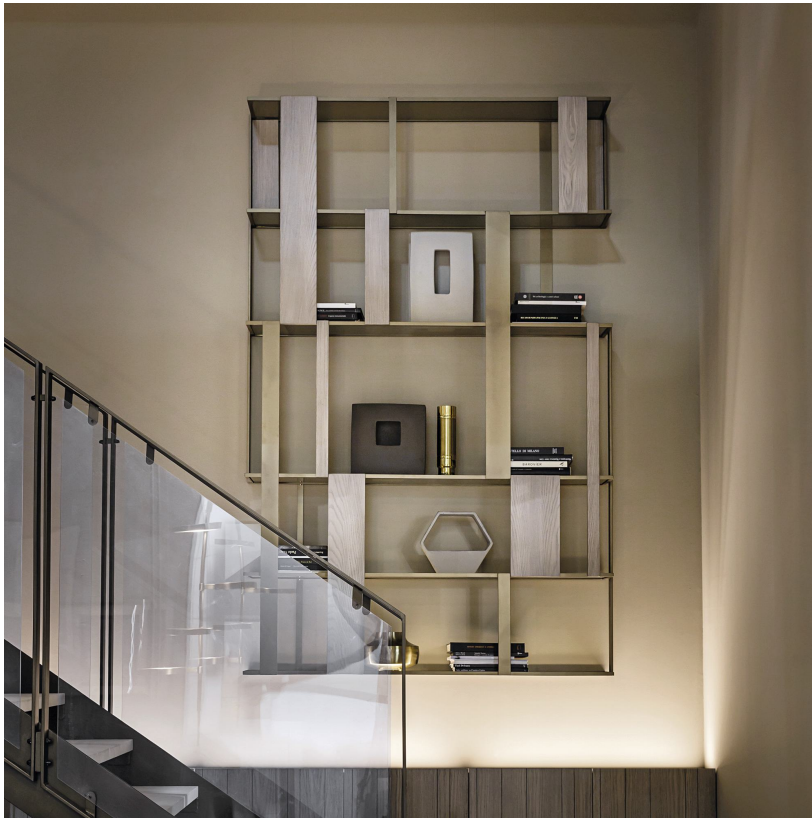

Dall

Description

The Dall hanging bookcase combines contemporary design with refined craftsmanship, creating an elegant storage solution for modern interiors. Its varnished steel structure offers strength and stability, while the interplay of solid ash wood slats and steel accents introduces warmth and architectural character. The tempered glass shelves add a light, sophisticated touch, providing durable space for books, décor, and collectibles without visually weighing down the room.

Available in different sizes, Dall adapts seamlessly to living rooms, offices, studios, and design-driven spaces. A perfect blend of style and functionality, this modern wood and glass bookcase elevates any environment with its balanced, contemporary aesthetic. Made in Italy.

Dall

Dimensions

Size A: 52"W x 12"3/8D x 60"1/4H

Size B: 52"W x 12"3/8D x 76"H

Size C: 59"7/8W x 12"3/8D x 94"1/2H