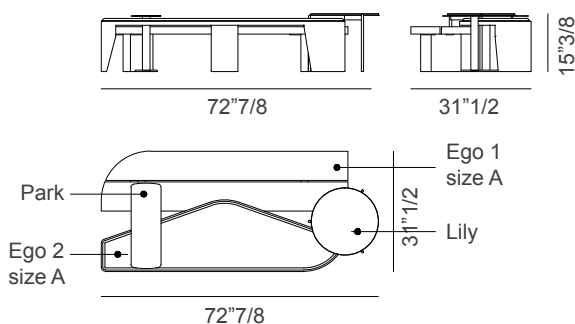

Compositions

Composition A: 72"7/8W x 31"1/2D x 15"3/8H
(Ego 1 size A + Ego 2 size A + Lily + Park)

Composition B: 106"1/4W x 47"7/8D x 15"3/8H
(Ego 1 size C + Ego 2 size B + Lily + Park)

Composition A