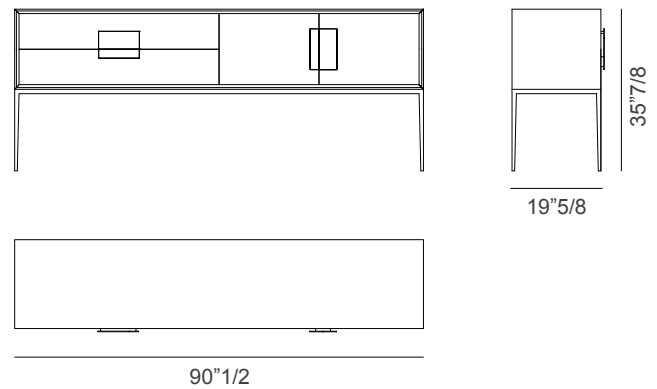

The first version features a blockboard ash wood structure with four hinged multicolored doors, each enhanced with brass inserts and burnished brass handles for a sophisticated contrast. The soft-closing system ensures smooth, silent operation, while the interior includes two ash blockboard shelves for practical and organized storage.

The second version pairs minimalist elegance with added functionality, showcasing two hinged doors in blockboard ash wood alongside two solid ash wood drawers, all with soft-closing mechanisms for everyday comfort. Inside, a single ash blockboard shelf provides ample room for tableware, accessories, and essentials.

Both models stand on varnished metal legs, offering stability and a contemporary aesthetic. Ego is the ideal modern wooden sideboard for those seeking style and versatility. Made in Italy.

Ego

Dimensions

Size A: 98"3/8W x 19"5/8D x 29"1/2H

Size B: 90"1/2W x 19"5/8D x 35"7/8H

Size A

Size B

NOTES:

Sideboard A: The internal surface of the doors will be in the same finish of the structure.

Sideboard B: The internal surface of the doors will be in the same finish of the external one, the inside of the drawers will have the same color of the outside.