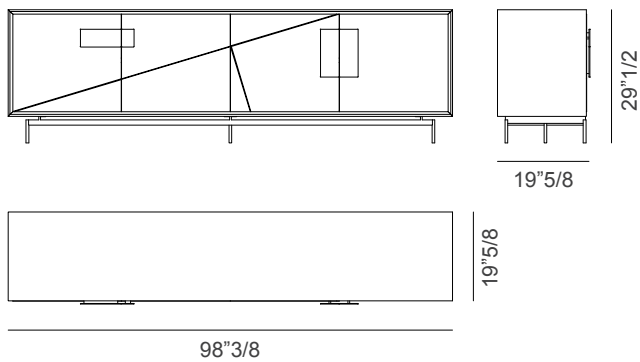

The first version features a blockboard ash wood structure with four hinged multicolored doors, each enhanced with brass inserts and burnished brass handles for a sophisticated contrast. The soft-closing system ensures smooth, silent operation, while the interior includes two ash blockboard shelves for practical and organized storage.

Both models stand on varnished metal legs, offering stability and a contemporary aesthetic. Ego is the ideal modern wooden sideboard for those seeking style and versatility. Made in Italy.

Ego

Dimensions

Size A: 98"3/8W x 19"5/8D x 29"1/2H

Size B: 90"1/2W x 19"5/8D x 35"7/8H

Size A

Size B

NOTES:

Sideboard A: The internal surface of the doors will be in the same finish of the structure.

Sideboard B: The internal surface of the doors will be in the same finish of the external one, the inside of the drawers will have the same color of the outside.