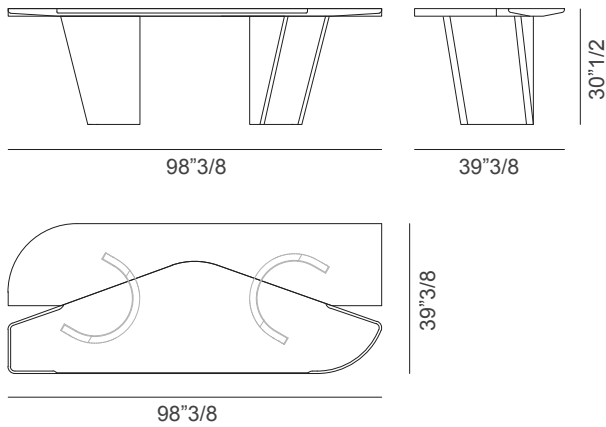

Ego

Description

The Ego fixed table is a statement of contemporary sophistication, defined by sculptural lines and a refined mix of materials. Its distinctive curved legs, crafted in plywood with an ash wood inner side and HDF outer finish, create a strong architectural presence while maintaining visual lightness.

The iconic top combines blockboard ash wood with an MDF-plated blockboard section, enhanced by an elegant stoneware insert that adds texture and contrast. Designed for modern dining rooms and design-driven interiors, the Ego table merges innovation, premium materials, and timeless elegance into a striking centerpiece. Made in Italy.

Ego

Dimensions

Size A: 98"3/8W x 39"3/8D x 30"1/2H

Size B: 118"1/8W x 47"1/4D x 30"1/2H

Size A

Size B