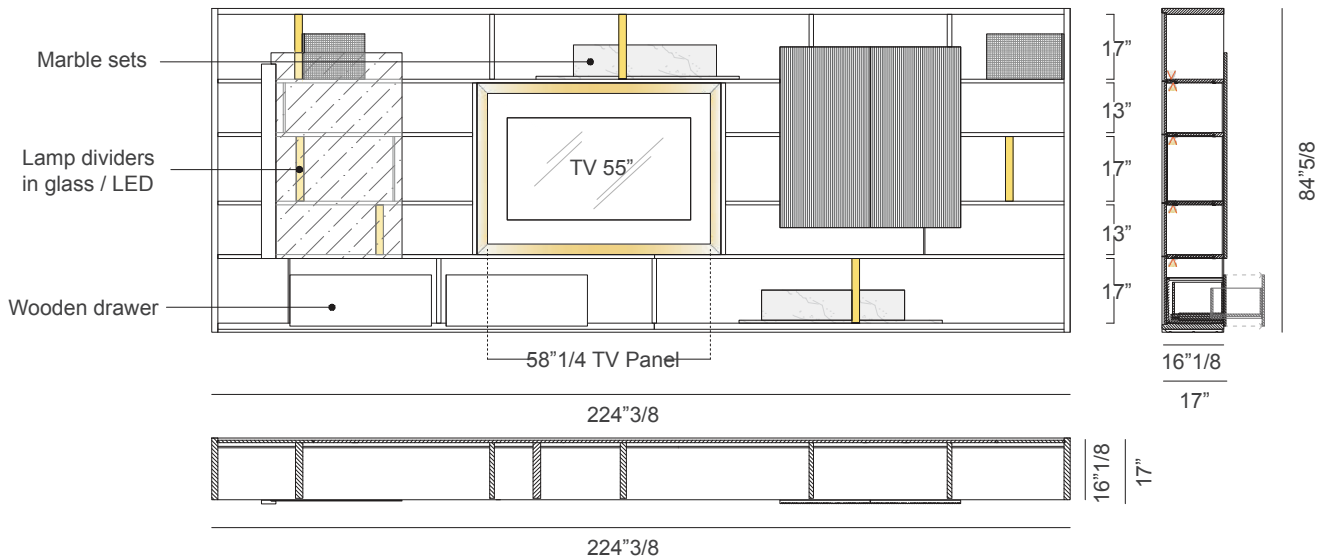

Crafted in blockboard ash wood, the structure features thick sides and tops for a solid, refined look, complemented by ash plywood back panels and integrated shelves in blockboard ash wood. Thoughtfully designed elements include (depending on the model) doors with fluted design, glass door and decorative glass elements and an independent drawer box that allow flexible positioning.

Note: Optional Bluetooth sound-system. Installed on the rear of the Tv-panel, it turns the wooden panel into a speaker to play audio of the devices through Bluetooth technology.

Elle

Dimensions

Size A: 224"3/8W x 17"D x 84"5/8H

Composition + LED profiles + 6 lamps/dividers + 2 metal grids/bookends + 2 marble sets.

Size B: 224"3/8W x 17"D x 79"3/4H

Composition + LED profiles + 4 lamps/dividers + 2 metal grids/bookends + 2 marble sets.

Size A

Size B

Elle

Dimensions (cont.)

Size C: 116"7/8W x 18"D x 128"3/8H

Composition + LED profiles + 3 lamps/dividers + 3 metal grids/bookends + 2 marble sets