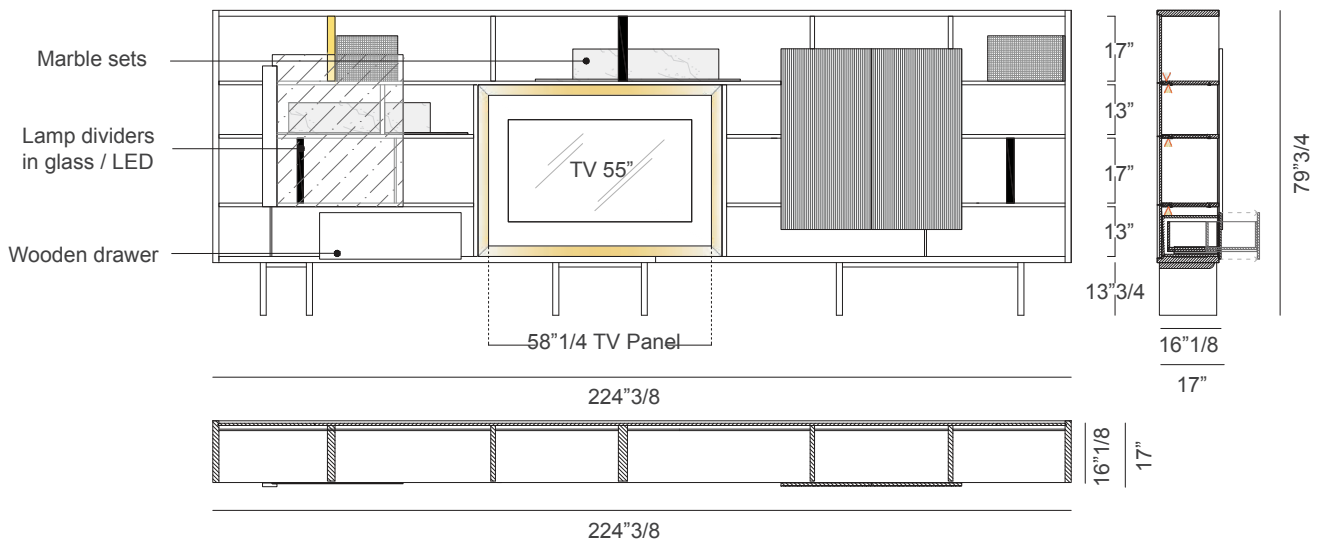

Crafted in blockboard ash wood, the structure features thick sides and tops for a solid, refined look, complemented by ash plywood back panels and integrated shelves in blockboard ash wood. Thoughtfully designed elements include (depending on the model) doors with fluted design, glass door and decorative glass elements and an independent drawer box that allow flexible positioning.

Note: Optional Bluetooth sound-system. Installed on the rear of the Tv-panel, it turns the wooden panel into a speaker to play audio of the devices through Bluetooth technology.

Elle

Dimensions

Size A: 224"3/8W x 17"D x 84"5/8H

Composition + LED profiles + 6 lamps/dividers + 2 metal grids/bookends + 2 marble sets.

Size B: 224"3/8W x 17"D x 79"3/4H

Composition + LED profiles + 4 lamps/dividers + 2 metal grids/bookends + 2 marble sets.

Size A

Size B

Elle

Dimensions (cont.)

Size C: 116"7/8W x 18"D x 128"3/8H

Composition + LED profiles + 3 lamps/dividers + 3 metal grids/bookends + 2 marble sets