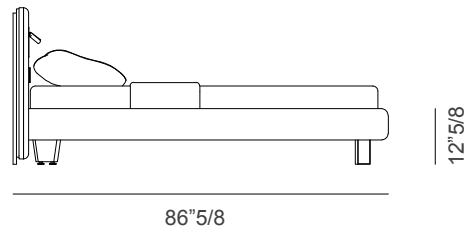

Line

Description

The Line bed represents contemporary elegance through clean lines, refined proportions, and thoughtful detailing. The padded headboard and bed base are upholstered in premium fabric or leather, offering both visual softness and exceptional comfort. Crafted with a solid blockboard wood headboard and a fully upholstered bed frame, the design combines durability with a sophisticated aesthetic.

Slim varnished steel legs lend a modern, lightweight feel, while optional integrated LED lighting behind the headboard creates a warm halo effect at 3000K, enhancing the atmosphere of the bedroom. Available in King size, the Line bed can also be equipped with optional appliqué lamps and integrated control plates on the headboard, delivering both functionality and refined style for modern, design-led sleeping spaces. Made in Italy.

Line

Dimensions

King size: 123"1/4W x 86"5/8D x 35"3/8H (To fit American KING size Mattress 76"3/4 x 80")

Bed base height: 12"5/8

Optionals:

- . Optional lighting kit – led profiles behind the headboard halo effect, warm light 3000K.
- . Optional lamps and controls on headboard.