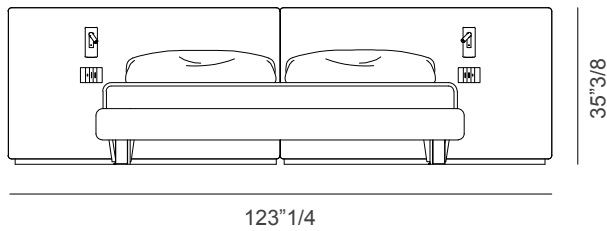

Line

Description

The Line bed represents contemporary elegance through clean lines, refined proportions, and thoughtful detailing. The padded headboard and bed base are upholstered in premium fabric or leather, offering both visual softness and exceptional comfort. Crafted with a solid blockboard wood headboard and a fully upholstered bed frame, the design combines durability with a sophisticated aesthetic.

Slim varnished steel legs lend a modern, lightweight feel, while optional integrated LED lighting behind the headboard creates a warm halo effect at 3000K, enhancing the atmosphere of the bedroom. Available in King size, the Line bed can also be equipped with optional appliqué lamps and integrated control plates on the headboard, delivering both functionality and refined style for modern, design-led sleeping spaces. Made in Italy.

Line

Dimensions

King size: 123"1/4W x 86"5/8D x 35"3/8H (To fit American KING size Mattress 76"3/4 x 80")

Bed base height: 12"5/8

Optionals:

- . Optional lighting kit – led profiles behind the headboard halo effect, warm light 3000K.
- . Optional lamps and controls on headboard.