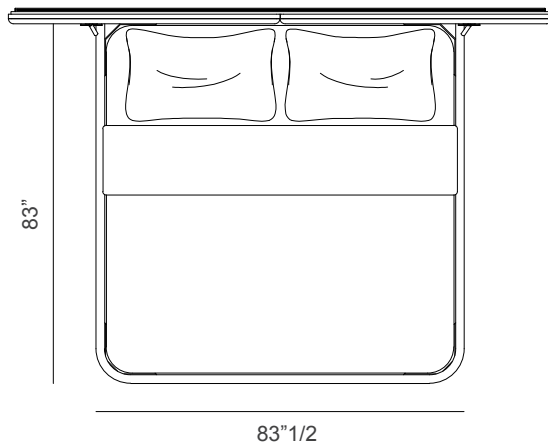

Line

Description

The Line bed represents contemporary elegance through clean lines, refined proportions, and thoughtful detailing. The padded headboard and bed base are upholstered in premium fabric or leather, offering both visual softness and exceptional comfort. Crafted with a solid blockboard wood headboard and a fully upholstered bed frame, the design combines durability with a sophisticated aesthetic.

Slim varnished steel legs lend a modern, lightweight feel, while optional integrated LED lighting behind the headboard creates a warm halo effect at 3000K, enhancing the atmosphere of the bedroom. Available in King size, the Line bed can also be equipped with optional appliqué lamps and integrated control plates on the headboard, delivering both functionality and refined style for modern, design-led sleeping spaces. Made in Italy.

Line

Dimensions

King size: 123"1/4W x 86"5/8D x 35"3/8H (To fit American KING size Mattress 76"3/4 x 80")

Bed base height: 12"5/8

Optionals:

- . Optional lighting kit – led profiles behind the headboard halo effect, warm light 3000K.
- . Optional lamps and controls on headboard.