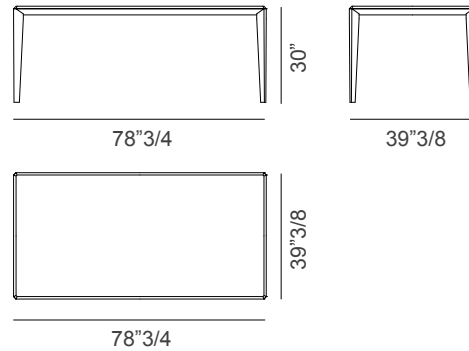

Available with either a square or rectangular top in a variety of sizes, New York adapts seamlessly to different dining spaces and layout needs. Perfect for modern homes, design-focused environments, and sophisticated dining rooms, New York masterfully balances style and functionality. Clean lines, premium materials, and a robust build make it an outstanding wood dining table for those seeking a centerpiece that elevates every dining experience. Made in Italy.

New York

Dimensions

Square: 63"W x 63"D x 30"H

Rectangular A: 78³/₄"W x 39³/₈"D x 30"H

Rectangular B: 98³/₈"W x 47¹/₄"D x 30"H

Rectangular C: 118¹/₈"W x 47¹/₄"D x 30"H

Square

Rectangular A

Rectangular B

Rectangular C