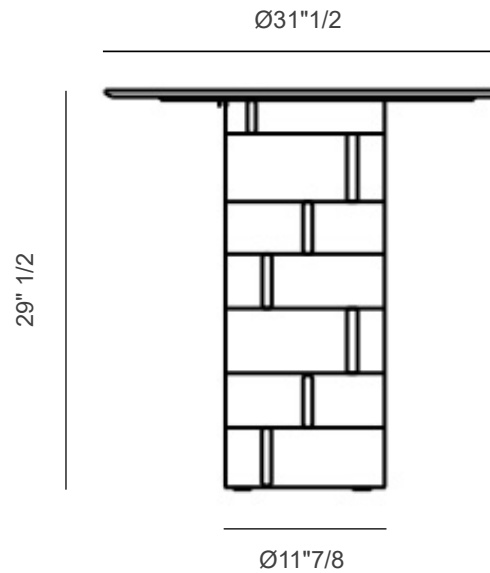

Finishes & Materials

Top: HPL or Ceramic

Structure: Mat Weaving

Inserts: Aluminum or Wood

Gianna Table

Sizes

- Size A: Ø19"5/8 x 29"1/2H(Base:Ø11"7/8)
- Size B: Ø23"5/8 x 29"1/2H(Base:Ø11"7/8)
- Size C: Ø27"1/2 x 29"1/2H(Base:Ø11"7/8)
- Size D: Ø31"1/2 x 29"1/2H(Base:Ø11"7/8)
- Size E: Ø35"3/8 x 29"1/2H(Base:Ø11"7/8)
- Size F: Ø39"3/8 x 29"1/2H(Base:Ø11"7/8)
- Size G: Ø43"1/4 x 29"1/2H(Base:Ø19"5/8)
- Size H: Ø47"1/4 x 29"1/2H(Base:Ø19"5/8)
- Size I: Ø51"1/8 x 29"1/2H(Base:Ø19"5/8)
- Size J: Ø55"1/8 x 29"1/2H(Base:Ø22"7/8)
- Size K: Ø59" x 29"1/2H(Base:Ø22"7/8)
- Size L: Ø63" x 29"1/2H(Base:Ø22"7/8)

Size A:

Size B:

Gianna Table

Sizes

- Size A: Ø19"5/8 x 29"1/2H(Base:Ø11"7/8)
- Size B: Ø23"5/8 x 29"1/2H(Base:Ø11"7/8)
- Size C: Ø27"1/2 x 29"1/2H(Base:Ø11"7/8)
- Size D: Ø31"1/2 x 29"1/2H(Base:Ø11"7/8)
- Size E: Ø35"3/8 x 29"1/2H(Base:Ø11"7/8)
- Size F: Ø39"3/8 x 29"1/2H(Base:Ø11"7/8)
- Size G: Ø43"1/4 x 29"1/2H(Base:Ø19"5/8)
- Size H: Ø47"1/4 x 29"1/2H(Base:Ø19"5/8)
- Size I: Ø51"1/8 x 29"1/2H(Base:Ø19"5/8)
- Size J: Ø55"1/8 x 29"1/2H(Base:Ø22"7/8)
- Size K: Ø59" x 29"1/2H(Base:Ø22"7/8)
- Size L: Ø63" x 29"1/2H(Base:Ø22"7/8)

Size C:

Size D:

Gianna Table

Sizes

- Size A: Ø19"5/8 x 29"1/2H(Base:Ø11"7/8)
- Size B: Ø23"5/8 x 29"1/2H(Base:Ø11"7/8)
- Size C: Ø27"1/2 x 29"1/2H(Base:Ø11"7/8)
- Size D: Ø31"1/2 x 29"1/2H(Base:Ø11"7/8)
- Size E: Ø35"3/8 x 29"1/2H(Base:Ø11"7/8)
- Size F: Ø39"3/8 x 29"1/2H(Base:Ø11"7/8)
- Size G: Ø43"1/4 x 29"1/2H(Base:Ø19"5/8)
- Size H: Ø47"1/4 x 29"1/2H(Base:Ø19"5/8)
- Size I: Ø51"1/8 x 29"1/2H(Base:Ø19"5/8)
- Size J: Ø55"1/8 x 29"1/2H(Base:Ø22"7/8)
- Size K: Ø59" x 29"1/2H(Base:Ø22"7/8)
- Size L: Ø63" x 29"1/2H(Base:Ø22"7/8)