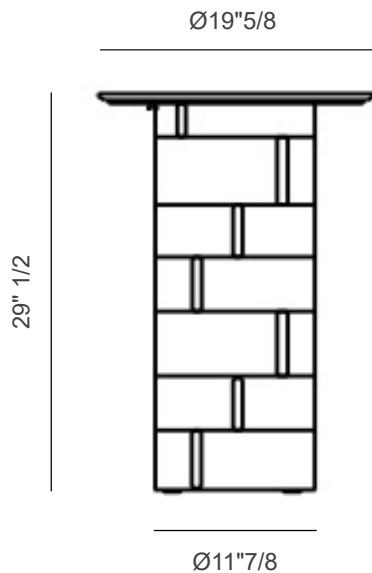

Finishes & Materials

Top: HPL or Ceramic

Structure: Mat Weaving

Inserts: Aluminum or Wood

Gianna Table

Sizes

- Size A: Ø19"5/8 x 29"1/2H(Base:Ø11"7/8)
- Size B: Ø23"5/8 x 29"1/2H(Base:Ø11"7/8)
- Size C: Ø27"1/2 x 29"1/2H(Base:Ø11"7/8)
- Size D: Ø31"1/2 x 29"1/2H(Base:Ø11"7/8)
- Size E: Ø35"3/8 x 29"1/2H(Base:Ø11"7/8)
- Size F: Ø39"3/8 x 29"1/2H(Base:Ø11"7/8)
- Size G: Ø43"1/4 x 29"1/2H(Base:Ø19"5/8)
- Size H: Ø47"1/4 x 29"1/2H(Base:Ø19"5/8)
- Size I: Ø51"1/8 x 29"1/2H(Base:Ø19"5/8)
- Size J: Ø55"1/8 x 29"1/2H(Base:Ø22"7/8)
- Size K: Ø59" x 29"1/2H(Base:Ø22"7/8)
- Size L: Ø63" x 29"1/2H(Base:Ø22"7/8)

Size A:

Size B:

Gianna Table

Sizes

- Size A: Ø19"5/8 x 29"1/2H(Base:Ø11"7/8)
- Size B: Ø23"5/8 x 29"1/2H(Base:Ø11"7/8)
- Size C: Ø27"1/2 x 29"1/2H(Base:Ø11"7/8)
- Size D: Ø31"1/2 x 29"1/2H(Base:Ø11"7/8)
- Size E: Ø35"3/8 x 29"1/2H(Base:Ø11"7/8)
- Size F: Ø39"3/8 x 29"1/2H(Base:Ø11"7/8)
- Size G: Ø43"1/4 x 29"1/2H(Base:Ø19"5/8)
- Size H: Ø47"1/4 x 29"1/2H(Base:Ø19"5/8)
- Size I: Ø51"1/8 x 29"1/2H(Base:Ø19"5/8)
- Size J: Ø55"1/8 x 29"1/2H(Base:Ø22"7/8)
- Size K: Ø59" x 29"1/2H(Base:Ø22"7/8)
- Size L: Ø63" x 29"1/2H(Base:Ø22"7/8)

Size C:

Size D:

Gianna Table

Sizes

- Size A: Ø19"5/8 x 29"1/2H(Base:Ø11"7/8)
- Size B: Ø23"5/8 x 29"1/2H(Base:Ø11"7/8)
- Size C: Ø27"1/2 x 29"1/2H(Base:Ø11"7/8)
- Size D: Ø31"1/2 x 29"1/2H(Base:Ø11"7/8)
- Size E: Ø35"3/8 x 29"1/2H(Base:Ø11"7/8)
- Size F: Ø39"3/8 x 29"1/2H(Base:Ø11"7/8)
- Size G: Ø43"1/4 x 29"1/2H(Base:Ø19"5/8)
- Size H: Ø47"1/4 x 29"1/2H(Base:Ø19"5/8)
- Size I: Ø51"1/8 x 29"1/2H(Base:Ø19"5/8)
- Size J: Ø55"1/8 x 29"1/2H(Base:Ø22"7/8)
- Size K: Ø59" x 29"1/2H(Base:Ø22"7/8)
- Size L: Ø63" x 29"1/2H(Base:Ø22"7/8)