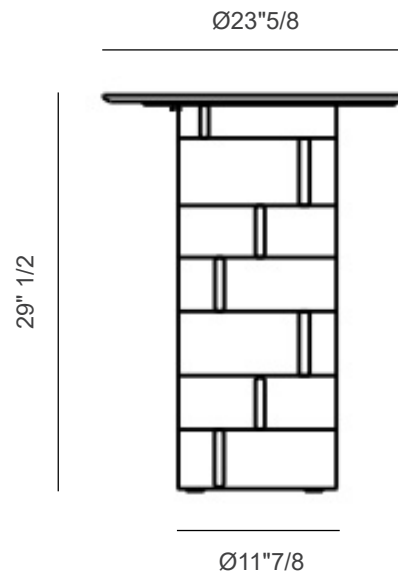

Finishes & Materials

Top: HPL or Ceramic

Structure: Mat Weaving

Inserts: Aluminum or Wood

Gianna Table

Sizes

- Size A: Ø19"5/8 x 29"1/2H(Base:Ø11"7/8)
- Size B: Ø23"5/8 x 29"1/2H(Base:Ø11"7/8)
- Size C: Ø27"1/2 x 29"1/2H(Base:Ø11"7/8)
- Size D: Ø31"1/2 x 29"1/2H(Base:Ø11"7/8)
- Size E: Ø35"3/8 x 29"1/2H(Base:Ø11"7/8)
- Size F: Ø39"3/8 x 29"1/2H(Base:Ø11"7/8)
- Size G: Ø43"1/4 x 29"1/2H(Base:Ø19"5/8)
- Size H: Ø47"1/4 x 29"1/2H(Base:Ø19"5/8)
- Size I: Ø51"1/8 x 29"1/2H(Base:Ø19"5/8)
- Size J: Ø55"1/8 x 29"1/2H(Base:Ø22"7/8)
- Size K: Ø59" x 29"1/2H(Base:Ø22"7/8)
- Size L: Ø63" x 29"1/2H(Base:Ø22"7/8)

Size A:

Size B:

Gianna Table

Sizes

- Size A: Ø19"5/8 x 29"1/2H(Base:Ø11"7/8)
- Size B: Ø23"5/8 x 29"1/2H(Base:Ø11"7/8)
- Size C: Ø27"1/2 x 29"1/2H(Base:Ø11"7/8)
- Size D: Ø31"1/2 x 29"1/2H(Base:Ø11"7/8)
- Size E: Ø35"3/8 x 29"1/2H(Base:Ø11"7/8)
- Size F: Ø39"3/8 x 29"1/2H(Base:Ø11"7/8)
- Size G: Ø43"1/4 x 29"1/2H(Base:Ø19"5/8)
- Size H: Ø47"1/4 x 29"1/2H(Base:Ø19"5/8)
- Size I: Ø51"1/8 x 29"1/2H(Base:Ø19"5/8)
- Size J: Ø55"1/8 x 29"1/2H(Base:Ø22"7/8)
- Size K: Ø59" x 29"1/2H(Base:Ø22"7/8)
- Size L: Ø63" x 29"1/2H(Base:Ø22"7/8)

Size C:

Size D:

Gianna Table

Sizes

- Size A: Ø19"5/8 x 29"1/2H(Base:Ø11"7/8)
- Size B: Ø23"5/8 x 29"1/2H(Base:Ø11"7/8)
- Size C: Ø27"1/2 x 29"1/2H(Base:Ø11"7/8)
- Size D: Ø31"1/2 x 29"1/2H(Base:Ø11"7/8)
- Size E: Ø35"3/8 x 29"1/2H(Base:Ø11"7/8)
- Size F: Ø39"3/8 x 29"1/2H(Base:Ø11"7/8)
- Size G: Ø43"1/4 x 29"1/2H(Base:Ø19"5/8)
- Size H: Ø47"1/4 x 29"1/2H(Base:Ø19"5/8)
- Size I: Ø51"1/8 x 29"1/2H(Base:Ø19"5/8)
- Size J: Ø55"1/8 x 29"1/2H(Base:Ø22"7/8)
- Size K: Ø59" x 29"1/2H(Base:Ø22"7/8)
- Size L: Ø63" x 29"1/2H(Base:Ø22"7/8)