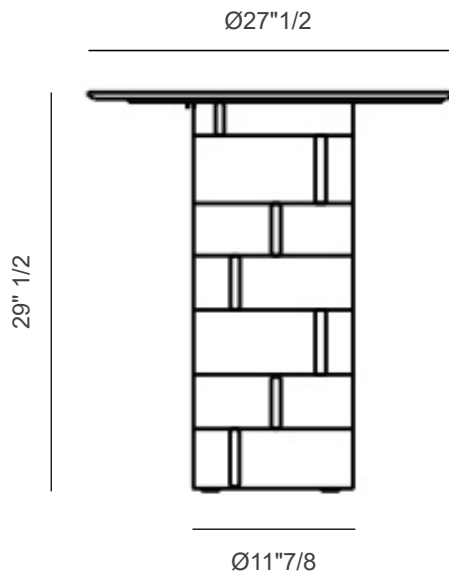

Finishes & Materials

Top: HPL or Ceramic

Structure: Mat Weaving

Inserts: Aluminum or Wood

Gianna Table

Sizes

- Size A: Ø19"5/8 x 29"1/2H(Base:Ø11"7/8)
- Size B: Ø23"5/8 x 29"1/2H(Base:Ø11"7/8)
- Size C: Ø27"1/2 x 29"1/2H(Base:Ø11"7/8)
- Size D: Ø31"1/2 x 29"1/2H(Base:Ø11"7/8)
- Size E: Ø35"3/8 x 29"1/2H(Base:Ø11"7/8)
- Size F: Ø39"3/8 x 29"1/2H(Base:Ø11"7/8)
- Size G: Ø43"1/4 x 29"1/2H(Base:Ø19"5/8)
- Size H: Ø47"1/4 x 29"1/2H(Base:Ø19"5/8)
- Size I: Ø51"1/8 x 29"1/2H(Base:Ø19"5/8)
- Size J: Ø55"1/8 x 29"1/2H(Base:Ø22"7/8)
- Size K: Ø59" x 29"1/2H(Base:Ø22"7/8)
- Size L: Ø63" x 29"1/2H(Base:Ø22"7/8)

Size A:

Size B:

Gianna Table

Sizes

- Size A: Ø19"5/8 x 29"1/2H(Base:Ø11"7/8)
- Size B: Ø23"5/8 x 29"1/2H(Base:Ø11"7/8)
- Size C: Ø27"1/2 x 29"1/2H(Base:Ø11"7/8)
- Size D: Ø31"1/2 x 29"1/2H(Base:Ø11"7/8)
- Size E: Ø35"3/8 x 29"1/2H(Base:Ø11"7/8)
- Size F: Ø39"3/8 x 29"1/2H(Base:Ø11"7/8)
- Size G: Ø43"1/4 x 29"1/2H(Base:Ø19"5/8)
- Size H: Ø47"1/4 x 29"1/2H(Base:Ø19"5/8)
- Size I: Ø51"1/8 x 29"1/2H(Base:Ø19"5/8)
- Size J: Ø55"1/8 x 29"1/2H(Base:Ø22"7/8)
- Size K: Ø59" x 29"1/2H(Base:Ø22"7/8)
- Size L: Ø63" x 29"1/2H(Base:Ø22"7/8)

Size C:

Size D:

Gianna Table

Sizes

- Size A: Ø19"5/8 x 29"1/2H(Base:Ø11"7/8)
- Size B: Ø23"5/8 x 29"1/2H(Base:Ø11"7/8)
- Size C: Ø27"1/2 x 29"1/2H(Base:Ø11"7/8)
- Size D: Ø31"1/2 x 29"1/2H(Base:Ø11"7/8)
- Size E: Ø35"3/8 x 29"1/2H(Base:Ø11"7/8)
- Size F: Ø39"3/8 x 29"1/2H(Base:Ø11"7/8)
- Size G: Ø43"1/4 x 29"1/2H(Base:Ø19"5/8)
- Size H: Ø47"1/4 x 29"1/2H(Base:Ø19"5/8)
- Size I: Ø51"1/8 x 29"1/2H(Base:Ø19"5/8)
- Size J: Ø55"1/8 x 29"1/2H(Base:Ø22"7/8)
- Size K: Ø59" x 29"1/2H(Base:Ø22"7/8)
- Size L: Ø63" x 29"1/2H(Base:Ø22"7/8)