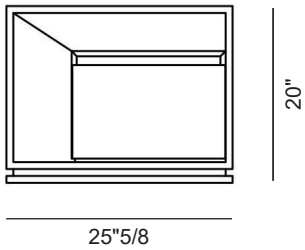

## *Description*

Bedside table upholstered in leather or fabric, featuring a multilayer wood structure with an independent drawer positioned above an open compartment softly backlit by LED lighting. The recessed smoked mirror top subtly reflects the volume's geometry. Frame and base are in stainless steel, while the back panel of the open compartment can be upholstered in leather, fabric, or optionally finished with a marble insert.

## *Finishes & Materials*

**Cover:** Fabric or Leather.

**Internal back finish:** Marble or Mirrored Glass.

**Shelf:** Mirrored Glass.

**Inserts:** Metal.

**Drawer Interior:** Lacquered.

### *Dimensions*

25"5/8W x 17"3/4D x 20"H

**SX**

**DX**