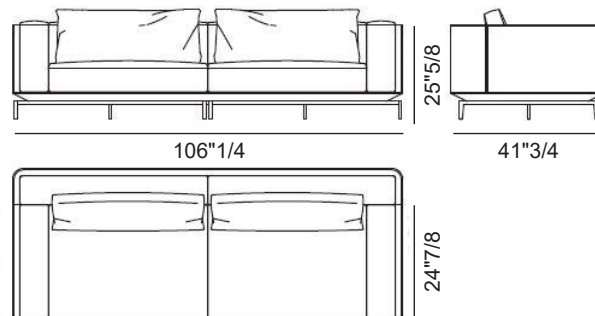

Finishes & Materials

Seat, Backrest & Cushions Cover: Fabric or leather.

Back Cover: Braided Leather.

Piping: Leather.

Base & Structure: Metal.

Backstage

Dimensions

Size A: 90"1/2W x 41"3/4D x 25"5/8H

Size B: 98"3/8W x 41"3/4D x 25"5/8H

Size C: 106"1/4W x 41"3/4D x 25"5/8H

Size A

Size B

Size C

Backstage

Dimensions

Size D: 114"1/8W x 41"3/4D x 25"5/8H

Size E: 122"W x 41"3/4D x 25"5/8H

Size D

Size E