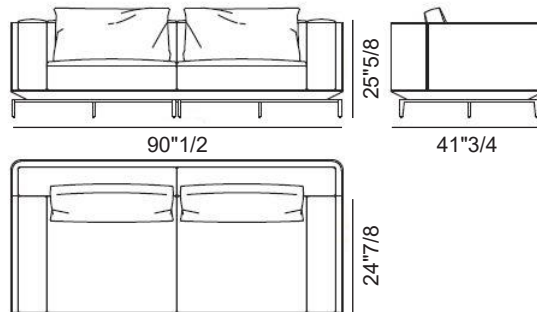

Backstage

Design: Fabio Bonfà

Description

The Backstage sofa in premium leather or fabric, defined by a satin steel frame supporting the elastic webbing suspension base. Armrests and backrests, framed by a metal profile and contained in braided leather with padded interiors. Cushions made of polyurethane, Memory Foam®, and feathers provide enveloping comfort.

Finishes & Materials

Seat, Backrest & Cushions Cover: Fabric or leather.

Back Cover: Braided Leather.

Piping: Leather.

Base & Structure: Metal.

Backstage

Dimensions

Size A: 90"1/2W x 41"3/4D x 25"5/8H

Size B: 98"3/8W x 41"3/4D x 25"5/8H

Size C: 106"1/4W x 41"3/4D x 25"5/8H

Size A

Size B

Size C

Backstage

Dimensions

Size D: 114"1/8W x 41"3/4D x 25"5/8H

Size E: 122"W x 41"3/4D x 25"5/8H

Size D

Size E