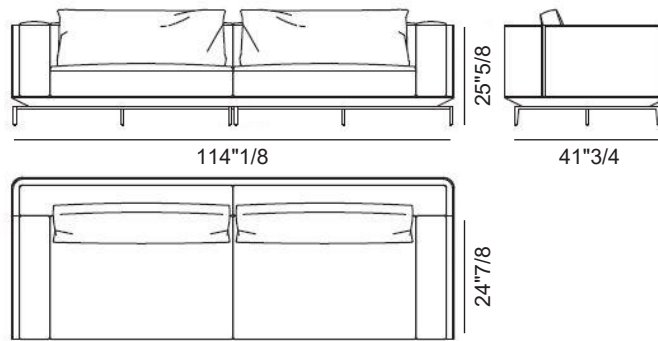

Backstage

Design: Fabio Bonfà

Description

The Backstage sofa in premium leather or fabric, defined by a satin steel frame supporting the elastic webbing suspension base. Armrests and backrests, framed by a metal profile and contained in braided leather with padded interiors. Cushions made of polyurethane, Memory Foam®, and feathers provide enveloping comfort.

Finishes & Materials

Seat, Backrest & Cushions Cover: Fabric or leather.

Back Cover: Braided Leather.

Piping: Leather.

Base & Structure: Metal.

Backstage

Dimensions

Size A: 90"1/2W x 41"3/4D x 25"5/8H

Size B: 98"3/8W x 41"3/4D x 25"5/8H

Size C: 106"1/4W x 41"3/4D x 25"5/8H

Size A

Size B

Size C

Backstage

Dimensions

Size D: 114"1/8W x 41"3/4D x 25"5/8H

Size E: 122"W x 41"3/4D x 25"5/8H

Size D

Size E