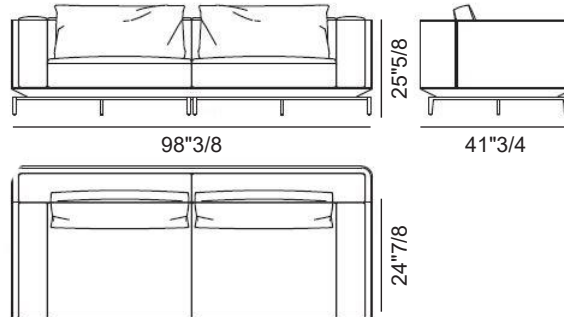

Backstage

Design: Fabio Bonfà

Description

The Backstage sofa in premium leather or fabric, defined by a satin steel frame supporting the elastic webbing suspension base. Armrests and backrests, framed by a metal profile and contained in braided leather with padded interiors. Cushions made of polyurethane, Memory Foam®, and feathers provide enveloping comfort.

Finishes & Materials

Seat, Backrest & Cushions Cover: Fabric or leather.

Back Cover: Braided Leather.

Piping: Leather.

Base & Structure: Metal.

Backstage

Dimensions

Size A: 90"1/2W x 41"3/4D x 25"5/8H

Size B: 98"3/8W x 41"3/4D x 25"5/8H

Size C: 106"1/4W x 41"3/4D x 25"5/8H

Size A

Size B

Size C

Backstage

Dimensions

Size D: 114"1/8W x 41"3/4D x 25"5/8H

Size E: 122"W x 41"3/4D x 25"5/8H

Size D

Size E