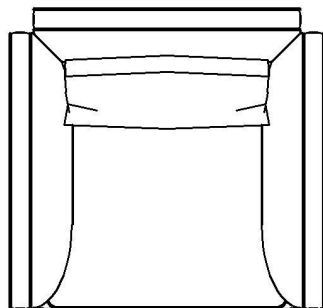

Finishes & Materials

Cover, band & piping: Fabric or leather.

Details: Metal.

Bastian

Dimensions

39"3/8W x 37"3/8D x 30"5/8H

39"3/8

16"1/8

24"7/8

30"5/8

37"3/8

23"5/8

22"3/8