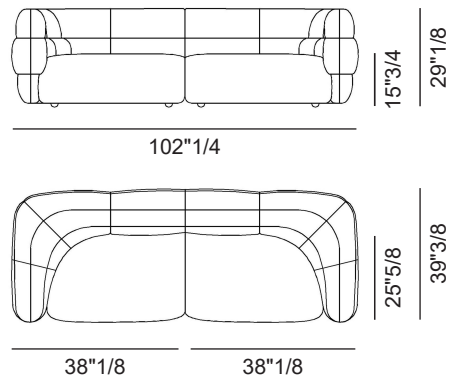

Finishes & Materials

Cover: Fabric or leather.

Bomber

Dimensions

Size A: 94"1/2W x 39"3/8D x 29"1/8H
Size B: 102"3/8W x 39"3/8D x 29"1/8H

Size C: 110"1/4W x 39"3/8D x 29"1/8H
Size D: 118"1/8W x 39"3/8D x 29"1/8H

Size A

Size B

Size C

Size D