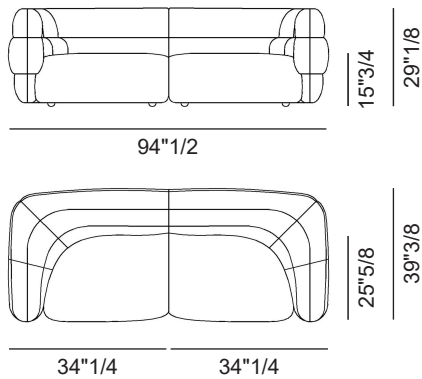

Finishes & Materials

Cover: Fabric or leather.

Bomber

Dimensions

Size A: 94"1/2W x 39"3/8D x 29"1/8H
Size B: 102"3/8W x 39"3/8D x 29"1/8H

Size C: 110"1/4W x 39"3/8D x 29"1/8H
Size D: 118"1/8W x 39"3/8D x 29"1/8H

Size A

Size B

Size C

Size D