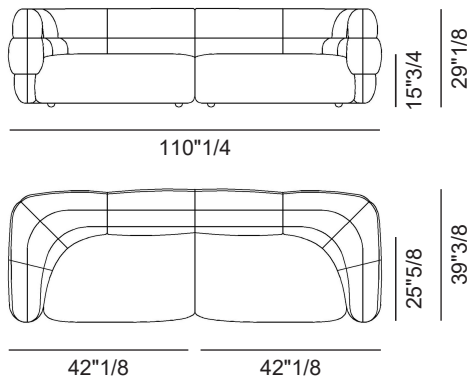

Finishes & Materials

Cover: Fabric or leather.

Bomber

Dimensions

Size A: 94"1/2W x 39"3/8D x 29"1/8H
Size B: 102"3/8W x 39"3/8D x 29"1/8H

Size C: 110"1/4W x 39"3/8D x 29"1/8H
Size D: 118"1/8W x 39"3/8D x 29"1/8H

Size A

Size B

Size C

Size D