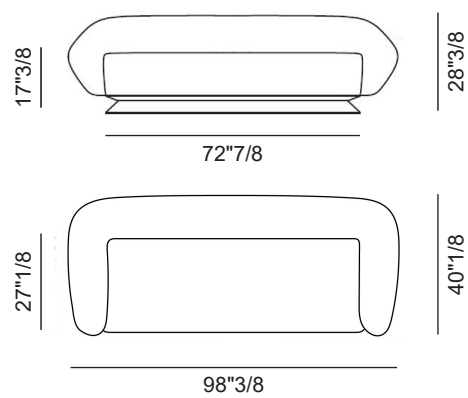

Finishes & Materials

Cover: Fabric.

Piping: Leather.

Base: Metal.

Citizen

Dimensions

Size A: 86"5/8W x 40"1/8D x 28"3/8H

Size B: 98"3/8W x 40"1/8D x 28"3/8H

Size C: 110"1/4W x 40"1/8D x 28"3/8H

Size D: 120"7/8W x 40"1/8D x 28"3/8H

Size A

Size B

Size C

Size D