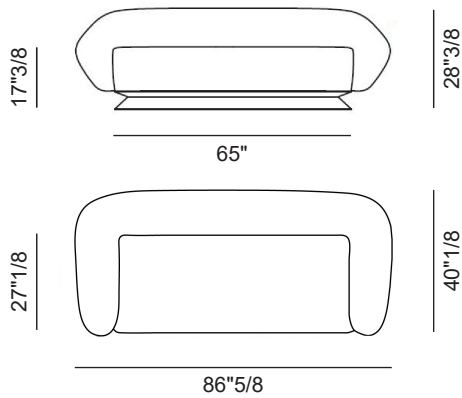

Finishes & Materials

Cover: Fabric.

Piping: Leather.

Base: Metal.

Citizen

Dimensions

Size A: 86"5/8W x 40"1/8D x 28"3/8H

Size B: 98"3/8W x 40"1/8D x 28"3/8H

Size C: 110"1/4W x 40"1/8D x 28"3/8H

Size D: 120"7/8W x 40"1/8D x 28"3/8H

Size A

Size B

Size C

Size D