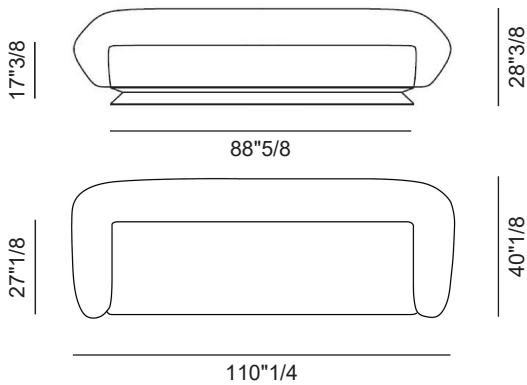

Finishes & Materials

Cover: Fabric.

Piping: Leather.

Base: Metal.

Citizen

Dimensions

Size A: 86"5/8W x 40"1/8D x 28"3/8H

Size B: 98"3/8W x 40"1/8D x 28"3/8H

Size C: 110"1/4W x 40"1/8D x 28"3/8H

Size D: 120"7/8W x 40"1/8D x 28"3/8H

Size A

Size B

Size C

Size D