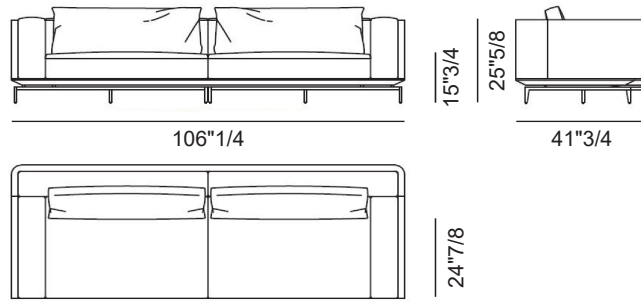

Finishes & Materials

Cover: Fabric or leather.

Piping: Leather.

Base: Metal.

Denzel

Dimensions

Size A: 90"1/2W x 41"3/4D x 25"5/8H

Size B: 98"3/8W x 41"3/4D x 25"5/8H

Size C: 106"1/4W x 41"3/4D x 25"5/8H

Size D: 114"1/8W x 41"3/4D x 25"5/8H

Size E: 122"W x 41"3/4D x 25"5/8H

Size A

Size B

Denzel

Size C

Size D