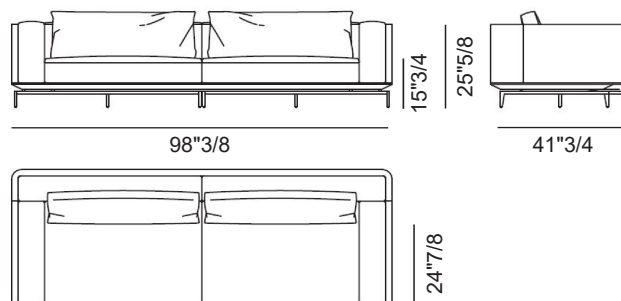

Finishes & Materials

Cover: Fabric or leather.

Piping: Leather.

Base: Metal.

Denzel

Dimensions

Size A: 90"1/2W x 41"3/4D x 25"5/8H

Size B: 98"3/8W x 41"3/4D x 25"5/8H

Size C: 106"1/4W x 41"3/4D x 25"5/8H

Size D: 114"1/8W x 41"3/4D x 25"5/8H

Size E: 122"W x 41"3/4D x 25"5/8H

Size A

Size B

Denzel

Size C

Size D