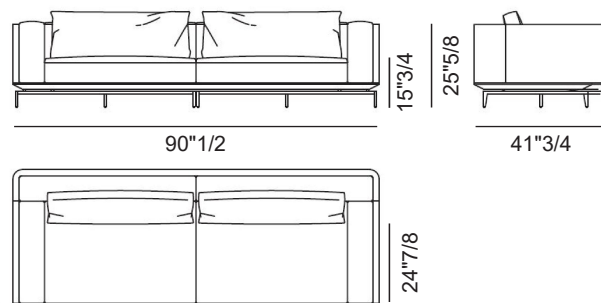

Finishes & Materials

Cover: Fabric or leather.

Piping: Leather.

Base: Metal.

Denzel

Dimensions

Size A: 90"1/2W x 41"3/4D x 25"5/8H

Size B: 98"3/8W x 41"3/4D x 25"5/8H

Size C: 106"1/4W x 41"3/4D x 25"5/8H

Size D: 114"1/8W x 41"3/4D x 25"5/8H

Size E: 122"W x 41"3/4D x 25"5/8H

Size A

Size B

Denzel

Size C

Size D