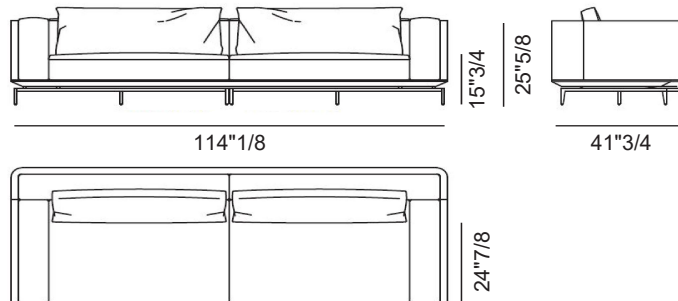

Finishes & Materials

Cover: Fabric or leather.

Piping: Leather.

Base: Metal.

Denzel

Dimensions

Size A: 90"1/2W x 41"3/4D x 25"5/8H

Size B: 98"3/8W x 41"3/4D x 25"5/8H

Size C: 106"1/4W x 41"3/4D x 25"5/8H

Size D: 114"1/8W x 41"3/4D x 25"5/8H

Size E: 122"W x 41"3/4D x 25"5/8H

Size A

Size B

Denzel

Size C

Size D