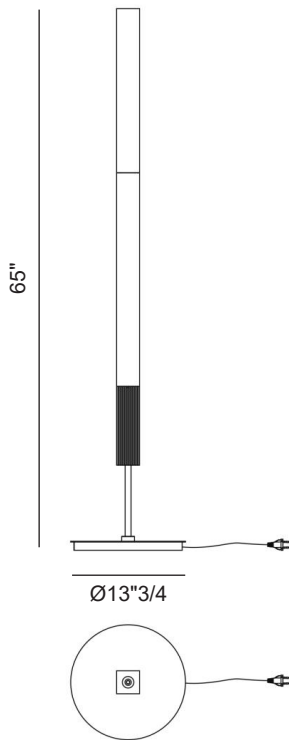

## *Description*

Floor lamp with a solid marble body, available in monochrome or alternating two-tone versions. The upper section, in bas-relief sculpted steel, holds a prismatic diffuser in glossy polycarbonate with a satin opaline interior. The vertical, essential form emphasizes the contrast between reflective surfaces and mineral solidity.

## *Finishes & Materials*

**Inserts:** Marble.

**Base:** Metal.

Milano

---

## *Dimensions*

Ø13"3/4 x 65"H

**Monochrome**

**Bicolor**