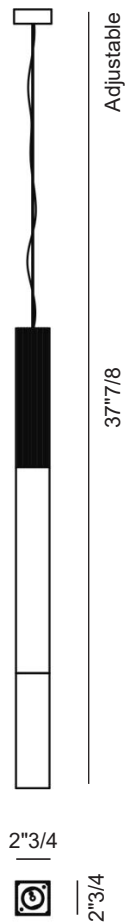

## *Description*

Suspension lamp in marble and steel, with a top structure in bas-relief metalwork and a solid marble core, offered in monochrome or two-tone options. The prismatic diffuser in glossy polycarbonate, with an opaline satin interior, softens the light. Available in three formats: small, large, or three-piece suspension.

## *Finishes & Materials*

**Inserts:** Marble.

**Base:** Metal.

Milano

---

## Dimensions

**Medium:** 2"3/4W x 2"3/4D x 37"7/8H(+ Adjustable Cable)

**Big:** 2"3/4W x 2"3/4D x 41"3/4H(+ Adjustable Cable)

**Composition:** 8"1/4W x 7"1/2D x 41"3/4H(+ Adjustable Cable)

Medium

Big

Composition