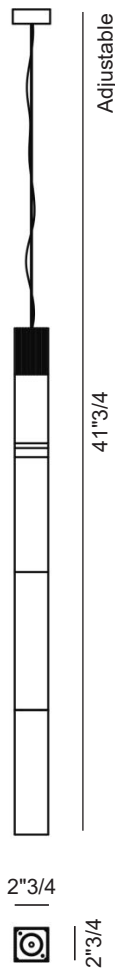

## *Description*

Suspension lamp in marble and steel, with a top structure in bas-relief metalwork and a solid marble core, offered in monochrome or two-tone options. The prismatic diffuser in glossy polycarbonate, with an opaline satin interior, softens the light. Available in three formats: small, large, or three-piece suspension.

## *Finishes & Materials*

**Inserts:** Marble.

**Base:** Metal.

Milano

---

## Dimensions

**Medium:** 2"3/4W x 2"3/4D x 37"7/8H(+ Adjustable Cable)

**Big:** 2"3/4W x 2"3/4D x 41"3/4H(+ Adjustable Cable)

**Composition:** 8"1/4W x 7"1/2D x 41"3/4H(+ Adjustable Cable)

Medium

Big

Composition