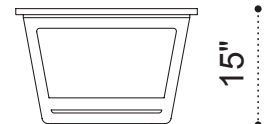

Costes *Design: Ethimo Studio*

Description

The Costes Coffee Table is available in two rectangular sizes and they are constructed from premium FSC-certified teak, ensuring exceptional durability and resistance to weather and temperature drops. The table's sturdy wooden frame is engineered for both residential and contract use, maintaining its structural integrity over time even in seaside or mountain environments. Proudly Made in Italy.

Dimensions

Size A: 39"3/8W x 23"5/8D x 15"H
Size B: 47"1/4W x 31"1/2D x 15"H

A: 39"3/8 - B: 47"1/4

A: 23"5/8
B: 31"1/2

Finishes and materials

Structure Top: FSC ® Certified Teak Wood.