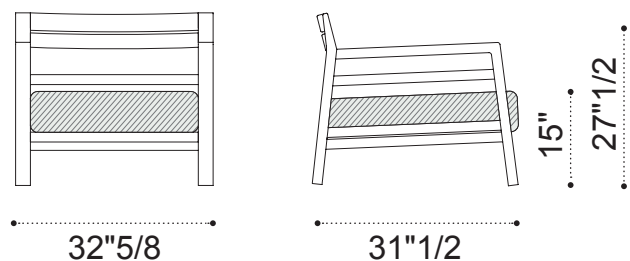

Dimensions

Size: 32"5/8W x 31"1/2D x 27"1/2H
Seat height: 15"

Finishes and materials

Structure: FSC® Certified Teak Wood.
Cover: Fabric.