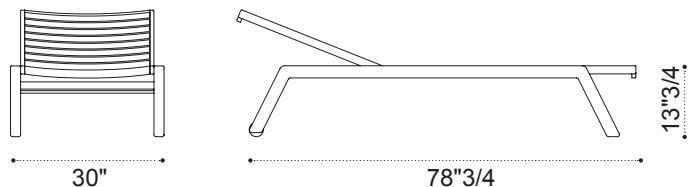

Costes *Design: Ethimo Studio*

Description

The Costes Lounger is a high-performance outdoor piece featuring a robust frame of FSC-certified teak that is built to withstand extreme weather conditions, from salt air to mountain frost. It is equipped with a tilting backrest, integrated casters for easy movement. The optional thick mattress is upholstered in high-performance water-repellent acrylic fabric. Proudly Made in Italy.

Dimensions

Size: 78"3/4W x 30"D x 13"3/4H

Finishes and materials

Structure: FSC ® Certified Teak Wood.
Cushion cover: Outdoor fabric.