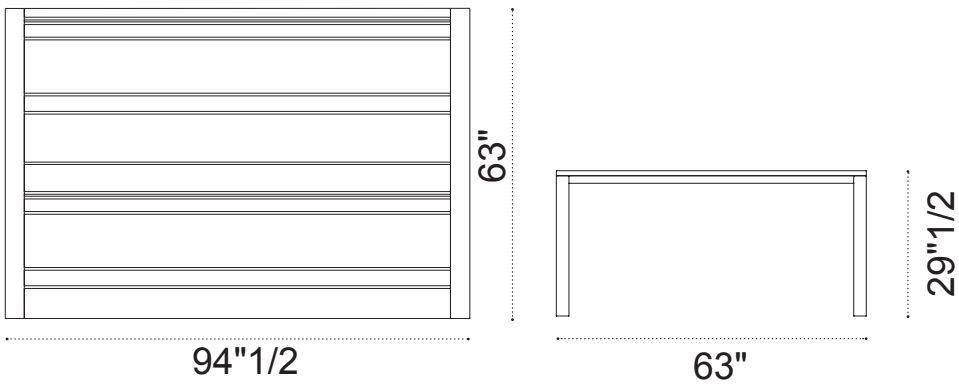

Rectangular A