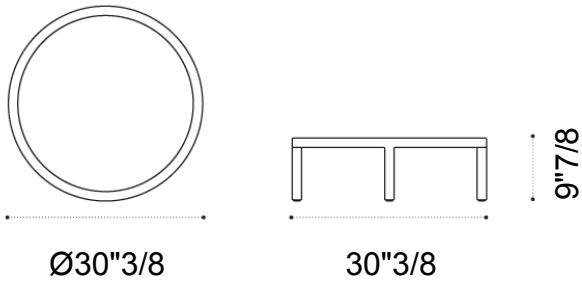

Grand Life *Design: Christophe Pillet*

Description

This coffee table is constructed with a durable wood structure that supports a solid ceramic stone top. It is available in three primary shapes: a circular round version, a square version, and a rectangular version. The collection offers two different heights for the circular models to provide varied display options. This piece is engineered for high-performance outdoor use in prestigious residential and exclusive contract settings, and it is proudly Made in Italy.

Dimensions

Round A: Ø30"3/8 x 9"7/8H

Round B: Ø30"3/8 x 17"3/4H

Square: 39"3/8W x 25"5/8D x 9"7/8H

Rectangular: 39"3/8W x 39"3/8D x 13"3/4H

Finishes and materials

Structure & Top Profile: FSC ® Certified Teak Wood.

Top insert: Ceramic Stone.

Grand Life

Dimensions

Round A

Round B

Square

Rectangular