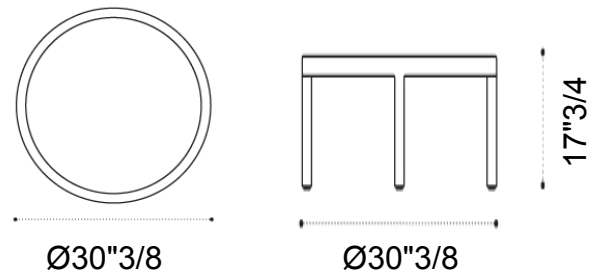

Grand Life *Design: Christophe Pillet*

Description

This coffee table is constructed with a durable wood structure that supports a solid ceramic stone top. It is available in three primary shapes: a circular round version, a square version, and a rectangular version. The collection offers two different heights for the circular models to provide varied display options. This piece is engineered for high-performance outdoor use in prestigious residential and exclusive contract settings, and it is proudly Made in Italy.

Dimensions

Round A: Ø30"3/8 x 9"7/8H

Round B: Ø30"3/8 x 17"3/4H

Square: 39"3/8W x 25"5/8D x 9"7/8H

Rectangular: 39"3/8W x 39"3/8D x 13"3/4H

Finishes and materials

Structure & Top Profile: FSC ® Certified Teak Wood.

Top insert: Ceramic Stone.

Grand Life

Dimensions

Round A

Round B

Square

Rectangular