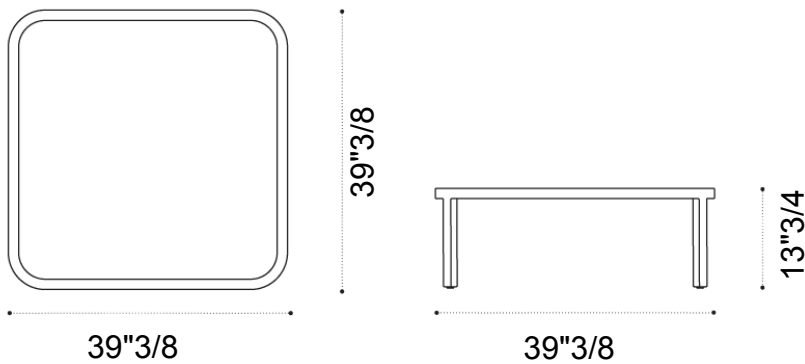

Grand Life *Design: Christophe Pillet*

Description

This coffee table is constructed with a durable wood structure that supports a solid ceramic stone top. It is available in three primary shapes: a circular round version, a square version, and a rectangular version. The collection offers two different heights for the circular models to provide varied display options. This piece is engineered for high-performance outdoor use in prestigious residential and exclusive contract settings, and it is proudly Made in Italy.

Dimensions

Round A: Ø30"3/8 x 9"7/8H

Round B: Ø30"3/8 x 17"3/4H

Square: 39"3/8W x 25"5/8D x 9"7/8H

Rectangular: 39"3/8W x 39"3/8D x 13"3/4H

Finishes and materials

Structure & Top Profile: FSC ® Certified Teak Wood.

Top insert: Ceramic Stone.

Grand Life

Dimensions

Round A

Round B

Square

Rectangular