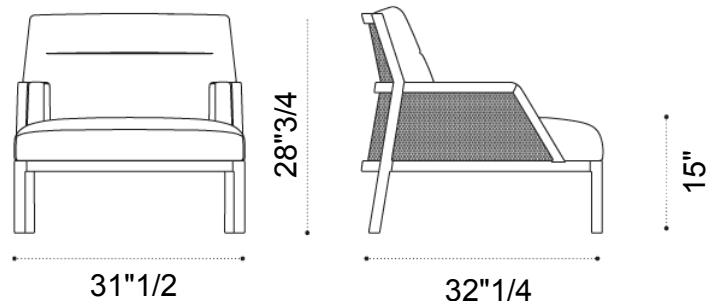

Grand Life *Design: Christophe Pillet*

Description

This lounge chair is built with a wood frame that includes a hidden metal core for enhanced stability. The backrest is characterized by an intricate weave made of synthetic rope, while the seat is outfitted with generous, fully removable cushions upholstered in weather-resistant fabric. Engineered to withstand diverse outdoor conditions, this piece is suitable for both prestigious residential gardens and exclusive contract environments. Proudly Made in Italy.

Dimensions

Size: 31"1/2W x 32"1/4D x 28"3/4H
Seat height: 15"

Finishes and materials

Structure: FSC® Certified Teak Wood and round rope.
Cushion cover: Outdoor fabric.