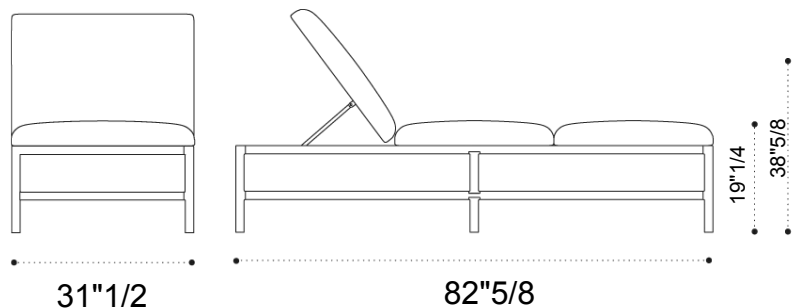

Grand Life *Design: Christophe Pillet*

Description

This outdoor lounge is built with a wood structure that features a hidden metal core for long-lasting stability and strength. The sides are hand-finished with an intricate weave of synthetic rope, and the design includes a handy built-in low table surface. It is outfitted with a soft, full-length mattress in weather-resistant fabric that is fully removable for cleaning. This piece is engineered for high-performance durability in luxury residential or exclusive contract environments and is proudly Made in Italy.

Dimensions

Size: 31"1/2W x 82"5/8D x 19"1/4H
Lifted: 38"5/8

Finishes and materials

Structure: FSC® Certified Teak Wood and round rope. **Cushion cover:** Outdoor fabric.