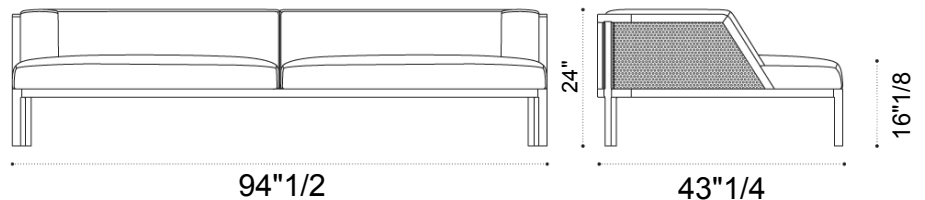

Grand Life *Design: Christophe Pillet*

Description

This expansive outdoor sofa is built with a wood frame that features a hidden metal core to ensure lasting stability and strength. The backrest is hand-finished with an intricate weave of synthetic rope, while the seat and back are outfitted with oversized, soft-touch cushions made from high-performance outdoor fabric. This combination of materials is engineered to resist UV rays, abrasion, and moisture, making it a centerpiece for prestigious residential gardens or exclusive contract settings. Proudly Made in Italy.

Dimensions

Size: 94"1/2W x 43"1/4D x 24"H
Seat height: 16"1/8

Finishes and materials

Structure: FSC® Certified Teak Wood and round rope.
Cushion cover: Outdoor fabric.