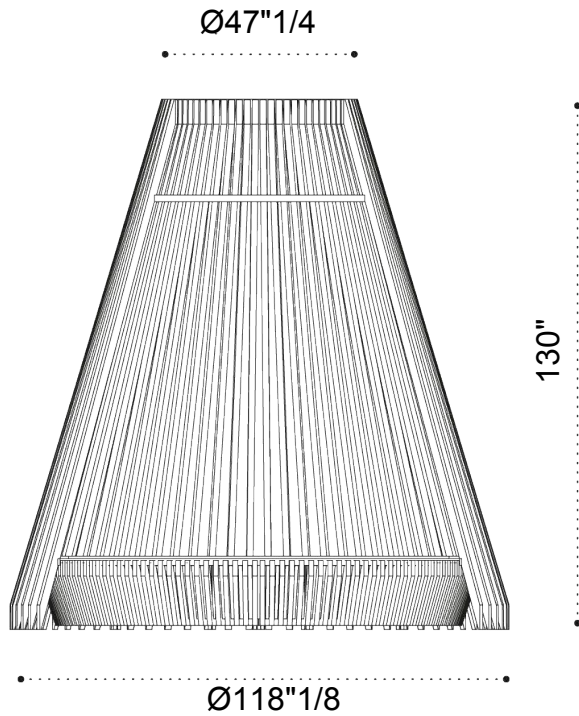

### *Dimensions*

**Size:** Ø118"1/8 x 130"H

## Dimensions

Daybed

Mattress: