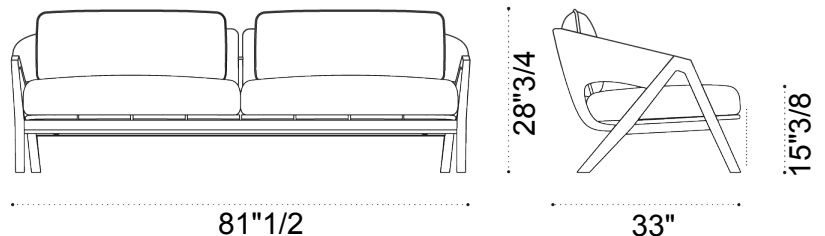

### *Description*

The Knit 3-seater sofa features a robust FSC-certified natural or pickled teak structure paired with high-density flat rope in Lava Grey or Light Grey. The seat and backrest are enhanced by generous polypropylene cushions that are water-repellent and resistant to environmental agents, ensuring long-lasting durability and a soft touch. Proudly Made in Italy.

### *Dimensions*

**Size:** 81"1/2W x 33"D x 28"3/4H  
**Seat height:** 15"3/8