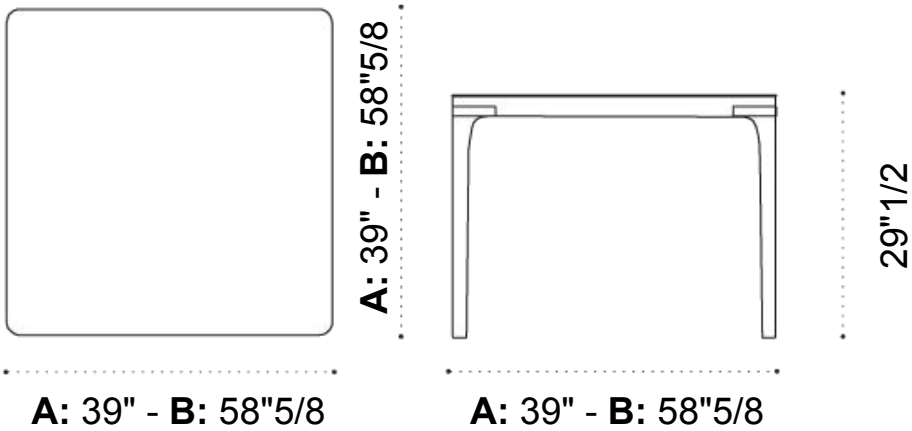

Dimensions

Square A: 39"W x 39"D x 29"1/2H

Square B: 58"5/8W x 58"5/8D x 29"1/2H

Rectangular A: 78"3/8W x 39"D x 29"1/2H

Rectangular B: 107"3/4W x 39"D x 29"1/2H

Finishes and materials

Structure: Aluminum

Top: Ceramic Stone or Teak Wood.

Play

Dimensions

Square

Rectangular