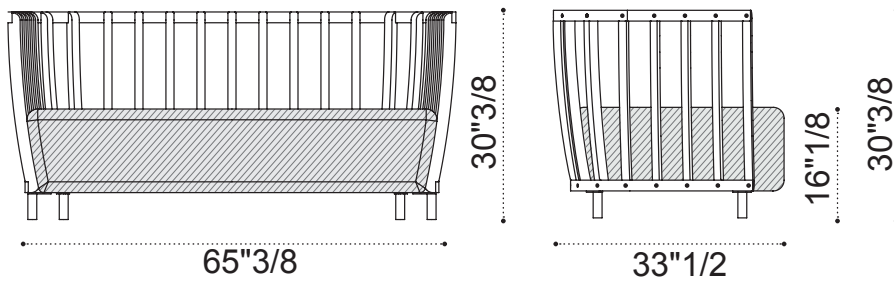

Dimensions

2-seater: Ø55"1/8 x 29"1/8H
3-seater: 94"1/2W x 39"3/8D x 29"1/8H
Seat height: 16"1/8

Finishes and materials

Structure: Powder coated aluminum.
Backrest: Natural or Pickled Teak.
Cover: Outdoor fabric.

Swing

Dimensions

2-seater

3-seater