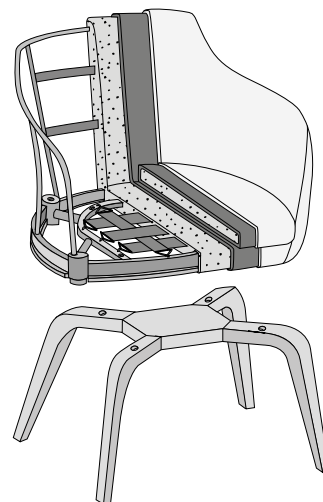

Anna

Design: Esseti

Description

Armchair with steel structure. Elastic belt suspension Intes Elasebel, 2" width (50mm). Backrest and seat padded with fire-proof, cold-moulded polyurethane foam. Velveteen coupling 1/8" (3mm). Removable cover available in fabric or leather. Ash wood fixed base available in various finishes. Made in Italy.

Anna

Dimensions

24"3/8W x 23"5/8D x 31"H