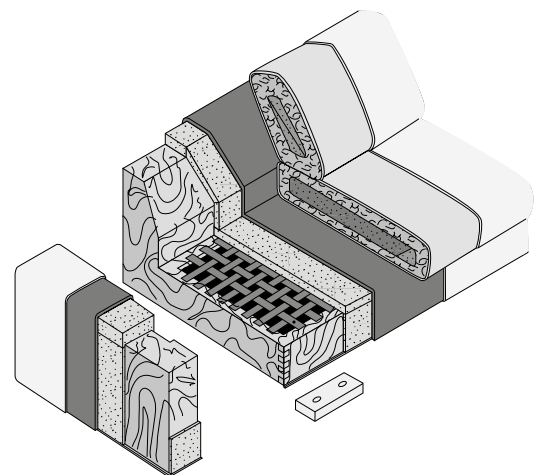

## Clay Square

*Design: Marconato & Zappa*

### *Description*

Sofa with frame made of fir wood and plywood panels, the spring support is obtained with interwoven elastic straps 3"1/2 (90mm) wide, covered with T25 and T40 differentiated density polyurethane foam and cotton cloth. Seat and backrest cushions padded with sterilized goose down with insert in T35 and T40 differentiated density polyurethane and covered in cotton ovoid leather, or T35 and T40 differentiated density polyurethane foam, covered with Dacron fiber coupled with cotton. One of the peculiarities of Clay is the possibility of choosing between standard (plain) or quilted seat cushions. Fully removable cover in the fabric version. In the leather version, only the cushions are removable. With contrasting piping. Base in stained Beech and ground support with felt. Made in Italy.

## Clay Square

### Dimensions

**A:** 79"1/2W x 40"1/8D x 31"7/8H

**B:** 87"3/8W x 40"1/8D x 31"7/8H

**C:** 95"1/4W x 40"1/8D x 31"7/8H

**A**

**B**

**C**