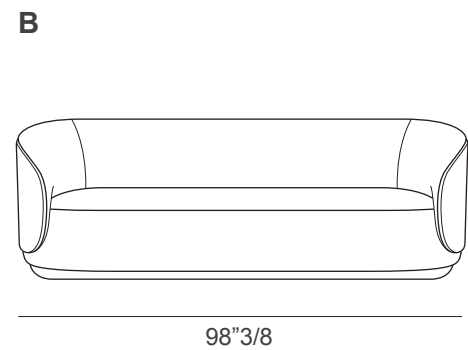

Fusion

Design: Marconato & Zappa

Description

Sofa with structure in solid wood and curved multi-ply, with elastic webbing suspension. Seat and backrest padded with T40 and T25 differentiated density polyurethane foam, covered with 150gr/m2 resin coupled with velveteen. Non-removable cover available in fabric, leather and Nubuck with contrasting piping. The sofa comes in two versions, with base or with feet, made of stained or lacquered beech wood. Round decorative cushions available on demand. Made in Italy.

Fusion

Dimensions

A: 82"5/8W x 39"3/8D x 31"7/8H

B: 98"3/8W x 39"3/8D x 31"7/8H

With feet

With base

Decorative cushions: