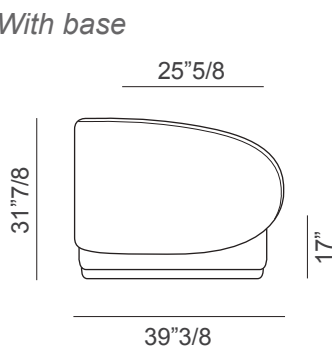

Fusion

Dimensions

A: 82"5/8W x 39"3/8D x 31"7/8H

B: 98"3/8W x 39"3/8D x 31"7/8H

With feet

With base

Decorative cushions: