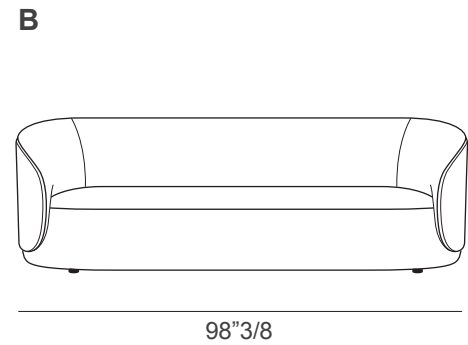

Fusion

Design: Marconato & Zappa

Description

Sofa with structure in solid wood and curved multi-ply, with elastic webbing suspension. Seat and backrest padded with T40 and T25 differentiated density polyurethane foam, covered with 150gr/m2 resin coupled with velveteen. Non-removable cover available in fabric, leather and Nubuck with contrasting piping. The sofa comes in two versions, with base or with feet, made of stained or lacquered beech wood. Round decorative cushions available on demand. Made in Italy.

Fusion

Dimensions

A: 82"5/8W x 39"3/8D x 31"7/8H

B: 98"3/8W x 39"3/8D x 31"7/8H

With feet

With base

Decorative cushions: