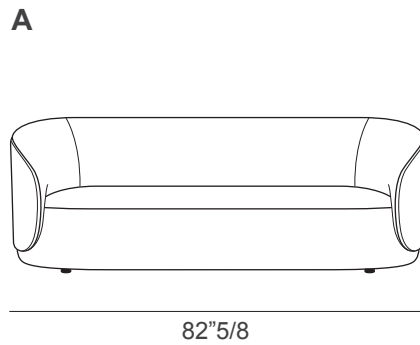

Fusion

Design: Marconato & Zappa

Description

Sofa with structure in solid wood and curved multi-ply, with elastic webbing suspension. Seat and backrest padded with T40 and T25 differentiated density polyurethane foam, covered with 150gr/m2 resin coupled with velveteen. Non-removable cover available in fabric, leather and Nubuck with contrasting piping. The sofa comes in two versions, with base or with feet, made of stained or lacquered beech wood. Round decorative cushions available on demand. Made in Italy.

Fusion

Dimensions

A: 82"5/8W x 39"3/8D x 31"7/8H

B: 98"3/8W x 39"3/8D x 31"7/8H

With feet

With base

Decorative cushions: