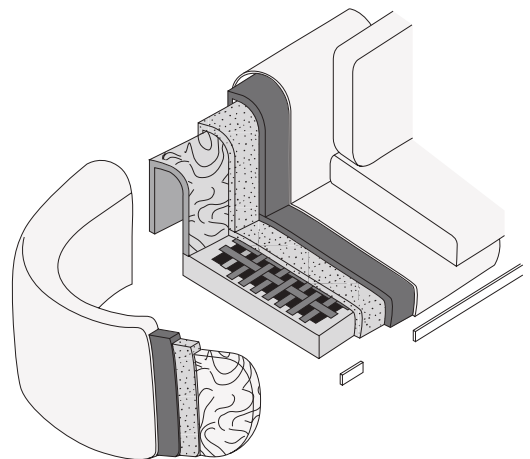

Fusion

Design: Marconato & Zappa

Description

Sofa with structure in solid wood and curved multi-ply, with elastic webbing suspension. Seat and backrest padded with T40 and T25 differentiated density polyurethane foam, covered with 150gr/m2 resin coupled with velveteen. Non-removable cover available in fabric, leather and Nubuck with contrasting piping. The sofa comes in two versions, with base or with feet, made of stained or lacquered beech wood. Round decorative cushions available on demand. Made in Italy.

Fusion

Dimensions

A: 82"5/8W x 39"3/8D x 31"7/8H

B: 98"3/8W x 39"3/8D x 31"7/8H

With feet

With base

Decorative cushions: