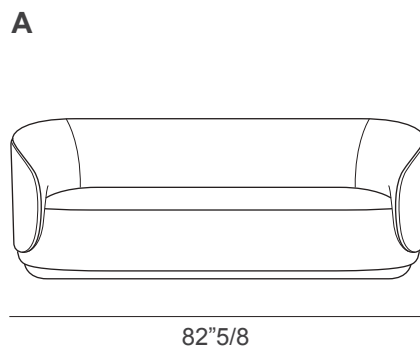

Fusion

Design: Marconato & Zappa

Description

Sofa with structure in solid wood and curved multi-ply, with elastic webbing suspension. Seat and backrest padded with T40 and T25 differentiated density polyurethane foam, covered with 150gr/m2 resin coupled with velveteen. Non-removable cover available in fabric, leather and Nubuck with contrasting piping. The sofa comes in two versions, with base or with feet, made of stained or lacquered beech wood. Round decorative cushions available on demand. Made in Italy.

Fusion

Dimensions

A: 82"5/8W x 39"3/8D x 31"7/8H

B: 98"3/8W x 39"3/8D x 31"7/8H

With feet

With base

Decorative cushions: