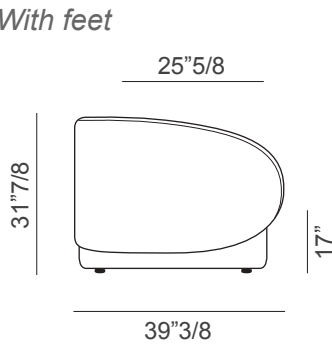

Fusion

Design: Marconato & Zappa

Description

Sofa with structure in solid wood and curved multi-ply, with elastic webbing suspension. Seat and backrest padded with T40 and T25 differentiated density polyurethane foam, covered with 150gr/m2 resin coupled with velveteen. Non-removable cover available in fabric, leather and Nubuck with contrasting piping. The sofa comes in two versions, with base or with feet, made of stained or lacquered beech wood. Round decorative cushions available on demand. Made in Italy.

Fusion

Dimensions

A: 82"5/8W x 39"3/8D x 31"7/8H

B: 98"3/8W x 39"3/8D x 31"7/8H

With feet

With base

Decorative cushions: