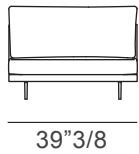

Urban

Suggested compositions

Composition 1:

128"3/8W x 68"7/8D x 32"5/8H

Chaise lounge with left armrest
Sofa with right armrest

Optional Decorative cushions:

16"1/2W x 16"1/2H
 19"5/8W x 19"5/8H

16"1/2
19"5/8

16"1/2
19"5/8

Urban

Suggested compositions

Composition 2:

152"W x 114"1/8D x 32"5/8H

End curved element with left armrest
 Central lounge chair
 Right angle
 Central lounge chair
 Ottoman

Optional Decorative cushions:

16"1/2W x 16"1/2H
 19"5/8W x 19"5/8H

16"1/2
 19"5/8

16"1/2
 19"5/8

Urban

Modules available

Central lounge chair

Central sofa

Right angle

Lounge chair with left/right armrest

Sofa with left/right armrest

Ottoman

End curved element with left armrest

End curved element with right armrest

Chaise lounge with left/right armrest