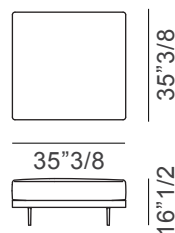

Urban

Modules available

Central lounge chair

Central sofa

Right angle

Lounge chair with left/right armrest

Sofa with left/right armrest

Ottoman

End curved element with left armrest

End curved element with right armrest

Chaise lounge with left/right armrest