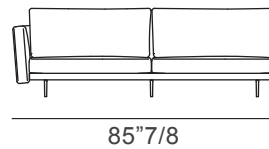

Urban

Suggested compositions

Composition 1:

128"3/8W x 68"7/8D x 32"5/8H

Chaise lounge with left armrest
Sofa with right armrest

Optional Decorative cushions:

16"1/2W x 16"1/2H
 19"5/8W x 19"5/8H

16"1/2
19"5/8

16"1/2
19"5/8

Urban

Suggested compositions

Composition 2:

152"W x 114"1/8D x 32"5/8H

End curved element with left armrest
 Central lounge chair
 Right angle
 Central lounge chair
 Ottoman

Optional Decorative cushions:

16"1/2W x 16"1/2H
 19"5/8W x 19"5/8H

16"1/2
 19"5/8

16"1/2
 19"5/8

Urban

Modules available

Central lounge chair

Central sofa

Right angle

Lounge chair with left/right armrest

Sofa with left/right armrest

Ottoman

End curved element with left armrest

End curved element with right armrest

Chaise lounge with left/right armrest