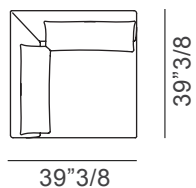

Urban

Suggested compositions

Composition 1:

128"3/8W x 68"7/8D x 32"5/8H

Chaise lounge with left armrest
Sofa with right armrest

Optional Decorative cushions:

16"1/2W x 16"1/2H
 19"5/8W x 19"5/8H

16"1/2
19"5/8

16"1/2
19"5/8

Urban

Suggested compositions

Composition 2:

152"W x 114"1/8D x 32"5/8H

End curved element with left armrest
 Central lounge chair
 Right angle
 Central lounge chair
 Ottoman

Optional Decorative cushions:

16"1/2W x 16"1/2H
 19"5/8W x 19"5/8H

16"1/2
 19"5/8

16"1/2
 19"5/8

Urban

Modules available

Central lounge chair

Central sofa

Right angle