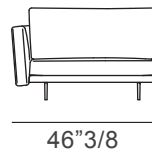

Urban

Suggested compositions

Composition 1:

128"3/8W x 68"7/8D x 32"5/8H

Chaise lounge with left armrest
Sofa with right armrest

Optional Decorative cushions:

16"1/2W x 16"1/2H
 19"5/8W x 19"5/8H

16"1/2
19"5/8

16"1/2
19"5/8

Urban

Suggested compositions

Composition 2:

152"W x 114"1/8D x 32"5/8H

End curved element with left armrest
 Central lounge chair
 Right angle
 Central lounge chair
 Ottoman

Optional Decorative cushions:

16"1/2W x 16"1/2H
 19"5/8W x 19"5/8H

16"1/2
 19"5/8

16"1/2
 19"5/8

Urban

Modules available

Central lounge chair

Central sofa

Right angle

Lounge chair with left/right armrest

Sofa with left/right armrest

Ottoman

End curved element with left armrest

End curved element with right armrest

Chaise lounge with left/right armrest