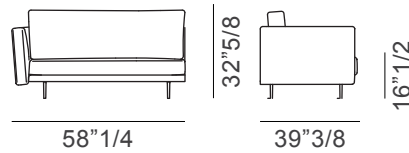

Urban

Suggested compositions

Composition 1:

128"3/8W x 68"7/8D x 32"5/8H

Chaise lounge with left armrest
Sofa with right armrest

Optional Decorative cushions:

16"1/2W x 16"1/2H
 19"5/8W x 19"5/8H

16"1/2
19"5/8

16"1/2
19"5/8

Urban

Suggested compositions

Composition 2:

152"W x 114"1/8D x 32"5/8H

End curved element with left armrest
 Central lounge chair
 Right angle
 Central lounge chair
 Ottoman

Optional Decorative cushions:

16"1/2W x 16"1/2H
 19"5/8W x 19"5/8H

16"1/2
 19"5/8

16"1/2
 19"5/8

Urban

Modules available

Central lounge chair

Central sofa

Right angle

Lounge chair with left/right armrest

Sofa with left/right armrest

Ottoman

End curved element with left armrest

End curved element with right armrest

Chaise lounge with left/right armrest