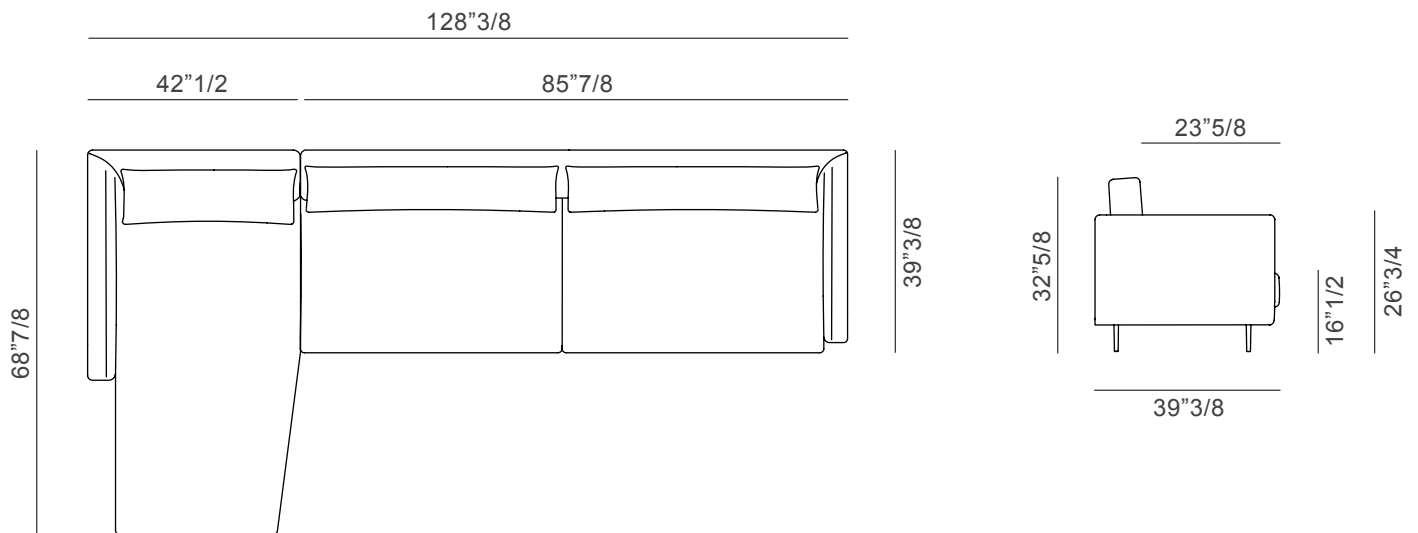

Urban

Design: Marconato & Zappa

Description

Sectional with structure composed of a fir wood frame, plywood panels and elastic webbing suspension (90mm wide, Intes Elsbelt 790/4). Padding in differentiated density polyurethane foam (PH 40 + SR 75 + SRE 30). Coupled resin T1/SC 200 gr. Down version: back cushions in goose down with insert (23 feathers + 30 E). Seat cushions in goose down with insert (30 SRE + PH 40). Polyurethane foam version: back cushions in differentiated density polyurethane foam (23 + 30), covered with Dacron coupled with cotton fabric. Seat cushions in differentiated density polyurethane foam (SRE 30 + PH 40). Fully removable cover available in fabric or leather. Aluminum feet available in various finishes. Decorative cushions available on demand. Made in Italy.

Urban

Suggested compositions

Composition 1:

128"3/8W x 68"7/8D x 32"5/8H

Chaise lounge with left armrest
Sofa with right armrest

Optional Decorative cushions:

16"1/2W x 16"1/2H
 19"5/8W x 19"5/8H

16"1/2
19"5/8

16"1/2
19"5/8

Urban

Suggested compositions

Composition 2:

152"W x 114"1/8D x 32"5/8H

End curved element with left armrest
 Central lounge chair
 Right angle
 Central lounge chair
 Ottoman

Optional Decorative cushions:

16"1/2W x 16"1/2H
 19"5/8W x 19"5/8H

16"1/2
 19"5/8

16"1/2
 19"5/8

Urban

Modules available

Central lounge chair

Central sofa

Right angle