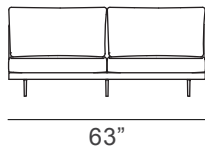

Urban

Suggested compositions

Composition 1:

128"3/8W x 68"7/8D x 32"5/8H

Chaise lounge with left armrest
Sofa with right armrest

Optional Decorative cushions:

16"1/2W x 16"1/2H
 19"5/8W x 19"5/8H

16"1/2
19"5/8

16"1/2
19"5/8

Urban

Suggested compositions

Composition 2:

152"W x 114"1/8D x 32"5/8H

End curved element with left armrest
 Central lounge chair
 Right angle
 Central lounge chair
 Ottoman

Optional Decorative cushions:

16"1/2W x 16"1/2H
 19"5/8W x 19"5/8H

16"1/2
 19"5/8

16"1/2
 19"5/8

Urban

Modules available

Central lounge chair

Central sofa

Right angle

Lounge chair with left/right armrest

Sofa with left/right armrest

Ottoman

End curved element with left armrest

End curved element with right armrest

Chaise lounge with left/right armrest