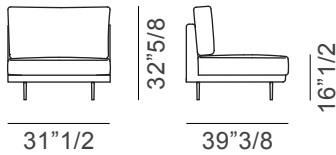

Urban

Suggested compositions

Composition 1:

128"3/8W x 68"7/8D x 32"5/8H

Chaise lounge with left armrest
Sofa with right armrest

Optional Decorative cushions:

16"1/2W x 16"1/2H
 19"5/8W x 19"5/8H

16"1/2
19"5/8

16"1/2
19"5/8

Urban

Suggested compositions

Composition 2:

152"W x 114"1/8D x 32"5/8H

End curved element with left armrest
 Central lounge chair
 Right angle
 Central lounge chair
 Ottoman

Optional Decorative cushions:

16"1/2W x 16"1/2H
 19"5/8W x 19"5/8H

16"1/2
 19"5/8

16"1/2
 19"5/8

Urban

Modules available

Central lounge chair

Central sofa

Right angle

Lounge chair with left/right armrest

Sofa with left/right armrest

Ottoman

End curved element with left armrest

End curved element with right armrest

Chaise lounge with left/right armrest