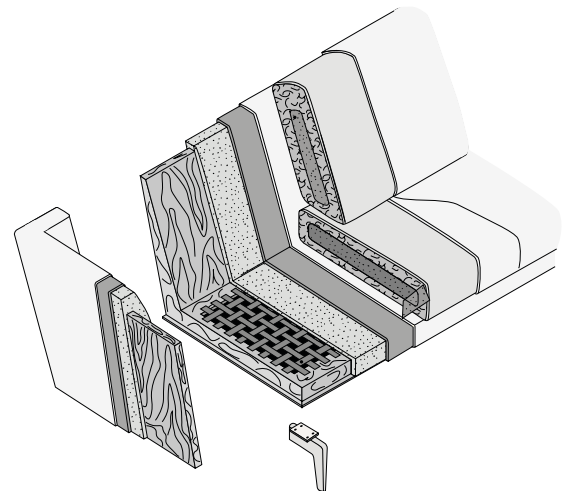

Urban

Design: Marconato & Zappa

Description

Sectional with structure composed of a fir wood frame, plywood panels and elastic webbing suspension (90mm wide, Intes Elsbelt 790/4). Padding in differentiated density polyurethane foam (PH 40 + SR 75 + SRE 30). Coupled resin T1/SC 200 gr. Down version: back cushions in goose down with insert (23 feathers + 30 E). Seat cushions in goose down with insert (30 SRE + PH 40). Polyurethane foam version: back cushions in differentiated density polyurethane foam (23 + 30), covered with Dacron coupled with cotton fabric. Seat cushions in differentiated density polyurethane foam (SRE 30 + PH 40). Fully removable cover available in fabric or leather. Aluminum feet available in various finishes. Decorative cushions available on demand. Made in Italy.

Urban

Suggested compositions

Composition 1:

128"3/8W x 68"7/8D x 32"5/8H

Chaise lounge with left armrest
Sofa with right armrest

Optional Decorative cushions:

16"1/2W x 16"1/2H
 19"5/8W x 19"5/8H

16"1/2
19"5/8

16"1/2
19"5/8

Urban

Suggested compositions

Composition 2:

152"W x 114"1/8D x 32"5/8H

End curved element with left armrest
 Central lounge chair
 Right angle
 Central lounge chair
 Ottoman

Optional Decorative cushions: