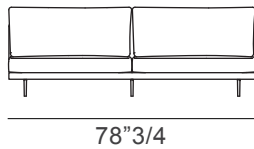

Urban

Suggested compositions

Composition 1:

128"3/8W x 68"7/8D x 32"5/8H

Chaise lounge with left armrest
Sofa with right armrest

Optional Decorative cushions:

16"1/2W x 16"1/2H
 19"5/8W x 19"5/8H

16"1/2
19"5/8

16"1/2
19"5/8

Urban

Suggested compositions

Composition 2:

152"W x 114"1/8D x 32"5/8H

End curved element with left armrest
 Central lounge chair
 Right angle
 Central lounge chair
 Ottoman

Optional Decorative cushions:

16"1/2W x 16"1/2H
 19"5/8W x 19"5/8H

16"1/2
 19"5/8

16"1/2
 19"5/8

Urban

Modules available

Central lounge chair

Central sofa

Right angle

Lounge chair with left/right armrest

Sofa with left/right armrest

Ottoman

End curved element with left armrest

End curved element with right armrest

Chaise lounge with left/right armrest