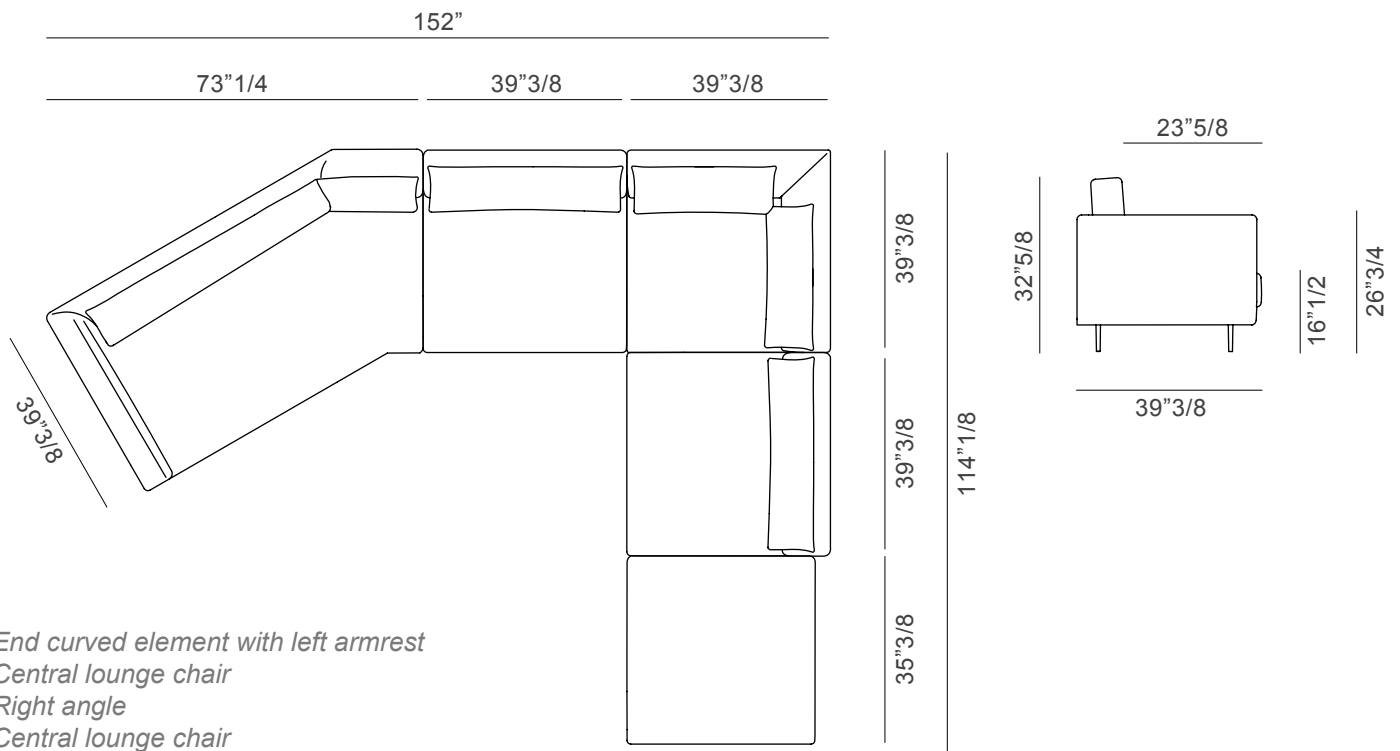

Urban

Design: Marconato & Zappa

Description

Sectional with structure composed of a fir wood frame, plywood panels and elastic webbing suspension (90mm wide, Intes Elsbelt 790/4). Padding in differentiated density polyurethane foam (PH 40 + SR 75 + SRE 30). Coupled resin T1/SC 200 gr. Down version: back cushions in goose down with insert (23 feathers + 30 E). Seat cushions in goose down with insert (30 SRE + PH 40). Polyurethane foam version: back cushions in differentiated density polyurethane foam (23 + 30), covered with Dacron coupled with cotton fabric. Seat cushions in differentiated density polyurethane foam (SRE 30 + PH 40). Fully removable cover available in fabric or leather. Aluminum feet available in various finishes. Decorative cushions available on demand. Made in Italy.

Urban

Suggested compositions

Composition 1:

128"3/8W x 68"7/8D x 32"5/8H

Chaise lounge with left armrest
Sofa with right armrest

Optional Decorative cushions:

16"1/2W x 16"1/2H
 19"5/8W x 19"5/8H

16"1/2
19"5/8

16"1/2
19"5/8

Urban

Suggested compositions

Composition 2:

152"W x 114"1/8D x 32"5/8H

End curved element with left armrest
 Central lounge chair
 Right angle
 Central lounge chair
 Ottoman

Optional Decorative cushions:

16"1/2W x 16"1/2H
 19"5/8W x 19"5/8H

16"1/2
 19"5/8

16"1/2
 19"5/8

Urban

Modules available

Central lounge chair

Central sofa

Right angle