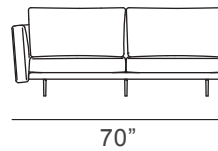

Urban

Suggested compositions

Composition 1:

128"3/8W x 68"7/8D x 32"5/8H

Chaise lounge with left armrest
Sofa with right armrest

Optional Decorative cushions:

16"1/2W x 16"1/2H
 19"5/8W x 19"5/8H

16"1/2
19"5/8

16"1/2
19"5/8

Urban

Suggested compositions

Composition 2:

152"W x 114"1/8D x 32"5/8H

End curved element with left armrest
 Central lounge chair
 Right angle
 Central lounge chair
 Ottoman

Optional Decorative cushions:

16"1/2W x 16"1/2H
 19"5/8W x 19"5/8H

16"1/2
 19"5/8

16"1/2
 19"5/8

Urban

Modules available

Central lounge chair

Central sofa

Right angle

Lounge chair with left/right armrest

Sofa with left/right armrest

Ottoman

End curved element with left armrest

End curved element with right armrest

Chaise lounge with left/right armrest