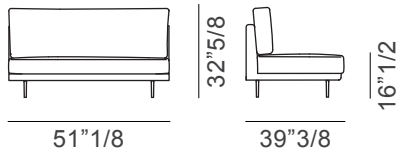

Urban

Suggested compositions

Composition 1:

128"3/8W x 68"7/8D x 32"5/8H

Chaise lounge with left armrest
Sofa with right armrest

Optional Decorative cushions:

16"1/2W x 16"1/2H
 19"5/8W x 19"5/8H

16"1/2
19"5/8

16"1/2
19"5/8

Urban

Suggested compositions

Composition 2:

152"W x 114"1/8D x 32"5/8H

End curved element with left armrest
 Central lounge chair
 Right angle
 Central lounge chair
 Ottoman

Optional Decorative cushions:

16"1/2W x 16"1/2H
 19"5/8W x 19"5/8H

16"1/2
 19"5/8

16"1/2
 19"5/8

Urban

Modules available

Central lounge chair

Central sofa

Right angle

Lounge chair with left/right armrest

Sofa with left/right armrest

Ottoman

End curved element with left armrest

End curved element with right armrest

Chaise lounge with left/right armrest