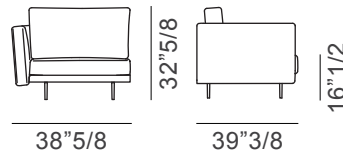

Urban

Suggested compositions

Composition 1:

128"3/8W x 68"7/8D x 32"5/8H

Chaise lounge with left armrest
Sofa with right armrest

Optional Decorative cushions:

16"1/2W x 16"1/2H
 19"5/8W x 19"5/8H

16"1/2
19"5/8

16"1/2
19"5/8

Urban

Suggested compositions

Composition 2:

152"W x 114"1/8D x 32"5/8H

End curved element with left armrest
 Central lounge chair
 Right angle
 Central lounge chair
 Ottoman

Optional Decorative cushions:

16"1/2W x 16"1/2H
 19"5/8W x 19"5/8H

16"1/2
 19"5/8

16"1/2
 19"5/8

Urban

Modules available

Central lounge chair

Central sofa

Right angle

Lounge chair with left/right armrest

Sofa with left/right armrest

Ottoman

End curved element with left armrest

End curved element with right armrest

Chaise lounge with left/right armrest