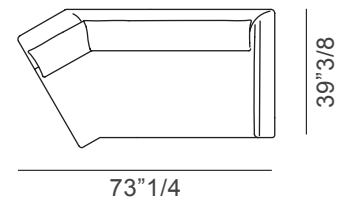

Urban

Suggested compositions

Composition 1:

128"3/8W x 68"7/8D x 32"5/8H

Chaise lounge with left armrest
Sofa with right armrest

Optional Decorative cushions:

16"1/2W x 16"1/2H
 19"5/8W x 19"5/8H

16"1/2
19"5/8

16"1/2
19"5/8

Urban

Suggested compositions

Composition 2:

152"W x 114"1/8D x 32"5/8H

End curved element with left armrest
 Central lounge chair
 Right angle
 Central lounge chair
 Ottoman

Optional Decorative cushions:

16"1/2W x 16"1/2H
 19"5/8W x 19"5/8H

16"1/2
 19"5/8

16"1/2
 19"5/8

Urban

Modules available

Central lounge chair

Central sofa

Right angle

Lounge chair with left/right armrest

Sofa with left/right armrest

Ottoman

End curved element with left armrest

End curved element with right armrest

Chaise lounge with left/right armrest