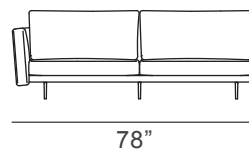

Urban

Suggested compositions

Composition 1:

128"3/8W x 68"7/8D x 32"5/8H

Chaise lounge with left armrest
Sofa with right armrest

Optional Decorative cushions:

16"1/2W x 16"1/2H
 19"5/8W x 19"5/8H

16"1/2
19"5/8

16"1/2
19"5/8

Urban

Suggested compositions

Composition 2:

152"W x 114"1/8D x 32"5/8H

End curved element with left armrest
 Central lounge chair
 Right angle
 Central lounge chair
 Ottoman

Optional Decorative cushions:

16"1/2W x 16"1/2H
 19"5/8W x 19"5/8H

16"1/2
 19"5/8

16"1/2
 19"5/8

Urban

Modules available

Central lounge chair

Central sofa

Right angle

Lounge chair with left/right armrest

Sofa with left/right armrest

Ottoman

End curved element with left armrest

End curved element with right armrest

Chaise lounge with left/right armrest