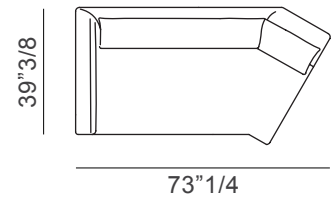

Urban

Suggested compositions

Composition 1:

128"3/8W x 68"7/8D x 32"5/8H

Chaise lounge with left armrest
Sofa with right armrest

Optional Decorative cushions:

16"1/2W x 16"1/2H
 19"5/8W x 19"5/8H

16"1/2
19"5/8

16"1/2
19"5/8

Urban

Suggested compositions

Composition 2:

152"W x 114"1/8D x 32"5/8H

End curved element with left armrest
 Central lounge chair
 Right angle
 Central lounge chair
 Ottoman

Optional Decorative cushions:

16"1/2W x 16"1/2H
 19"5/8W x 19"5/8H

16"1/2
 19"5/8

16"1/2
 19"5/8

Urban

Modules available

Central lounge chair

Central sofa

Right angle

Lounge chair with left/right armrest

Sofa with left/right armrest

Ottoman

End curved element with left armrest

End curved element with right armrest

Chaise lounge with left/right armrest