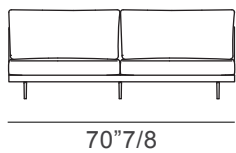

Urban

Suggested compositions

Composition 1:

128"3/8W x 68"7/8D x 32"5/8H

Chaise lounge with left armrest
Sofa with right armrest

Optional Decorative cushions:

16"1/2W x 16"1/2H
 19"5/8W x 19"5/8H

16"1/2
19"5/8

16"1/2
19"5/8

Urban

Suggested compositions

Composition 2:

152"W x 114"1/8D x 32"5/8H

End curved element with left armrest
 Central lounge chair
 Right angle
 Central lounge chair
 Ottoman

Optional Decorative cushions:

16"1/2W x 16"1/2H
 19"5/8W x 19"5/8H

16"1/2
 19"5/8

16"1/2
 19"5/8

Urban

Modules available

Central lounge chair

Central sofa

Right angle

Lounge chair with left/right armrest

Sofa with left/right armrest

Ottoman

End curved element with left armrest

End curved element with right armrest

Chaise lounge with left/right armrest